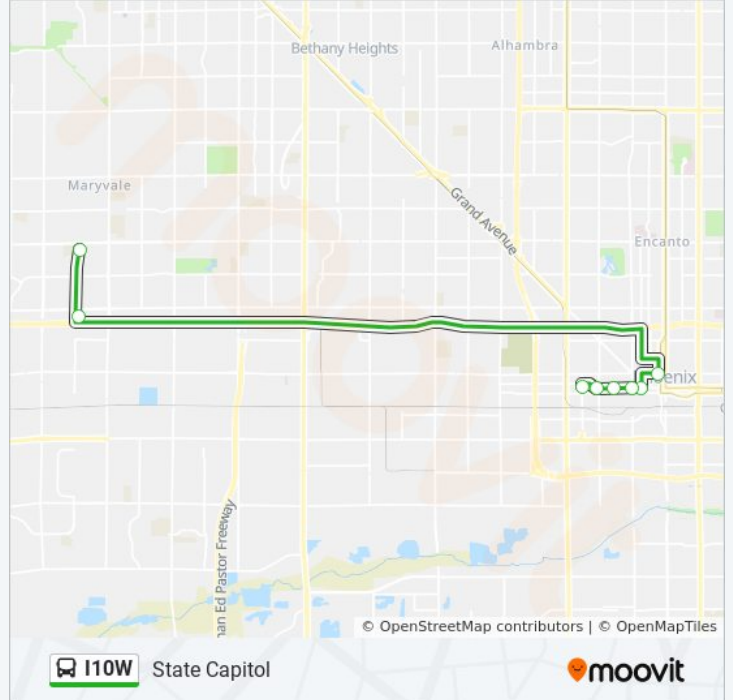

## Direction: Desert Sky Tc

8 stops

[VIEW LINE SCHEDULE](#)

Jefferson St & 18th Av

Jefferson St & 15th Av

Jefferson St & 11th Av

7th Av & Jefferson St

Adams St & 3rd Av

## I10W bus Info

**Direction:** Desert Sky Tc

**Stops:** 8

**Trip Duration:** 46 min

**Line Summary:**

**Direction: State Capitol**

8 stops

[VIEW LINE SCHEDULE](#)

**I10W bus Time Schedule**

State Capitol Route Timetable:

Sunday	Not Operational
Monday	5:22 AM - 8:07 AM
Tuesday	5:22 AM - 8:07 AM
Wednesday	5:22 AM - 8:07 AM
Thursday	5:22 AM - 8:07 AM
Friday	5:22 AM - 8:07 AM
Saturday	Not Operational

**I10W bus Info**

**Direction:** State Capitol

**Stops:** 8

**Trip Duration:** 44 min

**Line Summary:**

I10W bus time schedules and route maps are available in an offline PDF at [moovitapp.com](https://moovitapp.com). Use the [Moovit App](#) to see live bus times, train schedule or subway schedule, and step-by-step directions for all public transit in Phoenix.