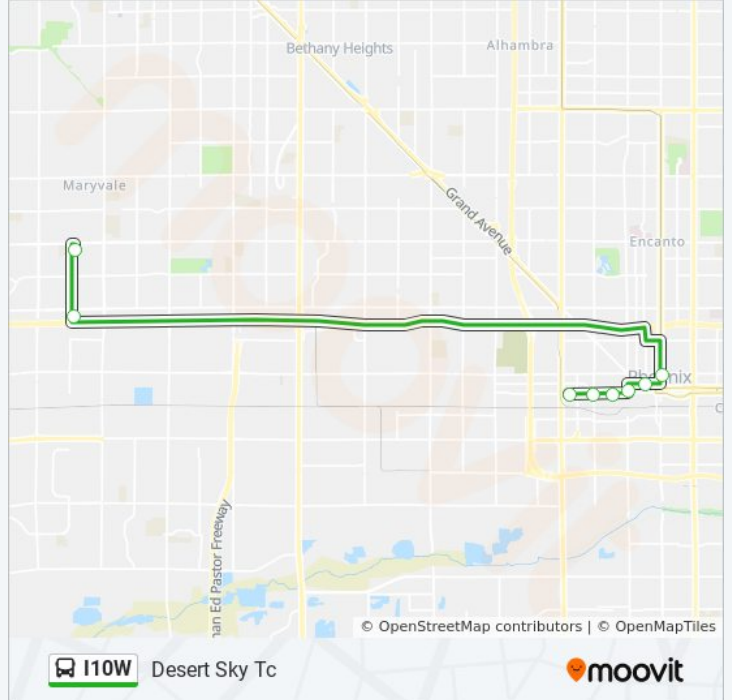

 I10W

Desert Sky Tc

Get The App

The I10W bus line (Desert Sky Tc) has 2 routes. For regular weekdays, their operation hours are:

(1) Desert Sky Tc: 3:15 PM - 6:15 PM (2) State Capitol: 5:22 AM - 8:07 AM

Use the Moovit App to find the closest I10W bus station near you and find out when is the next I10W bus arriving.

## Direction: Desert Sky Tc

8 stops

[VIEW LINE SCHEDULE](#)

Jefferson St & 18th Av

Jefferson St & 15th Av

Jefferson St & 11th Av

7th Av & Jefferson St

Adams St & 3rd Av

## I10W bus Time Schedule

Desert Sky Tc Route Timetable:

Sunday	Not Operational
Monday	3:15 PM - 6:15 PM
Tuesday	3:15 PM - 6:15 PM
Wednesday	3:15 PM - 6:15 PM
Thursday	3:15 PM - 6:15 PM
Friday	3:15 PM - 6:15 PM
Saturday	Not Operational

## I10W bus Info

**Direction:** Desert Sky Tc

**Stops:** 8

**Trip Duration:** 46 min

**Line Summary:**

**Direction: State Capitol**

8 stops

[VIEW LINE SCHEDULE](#)