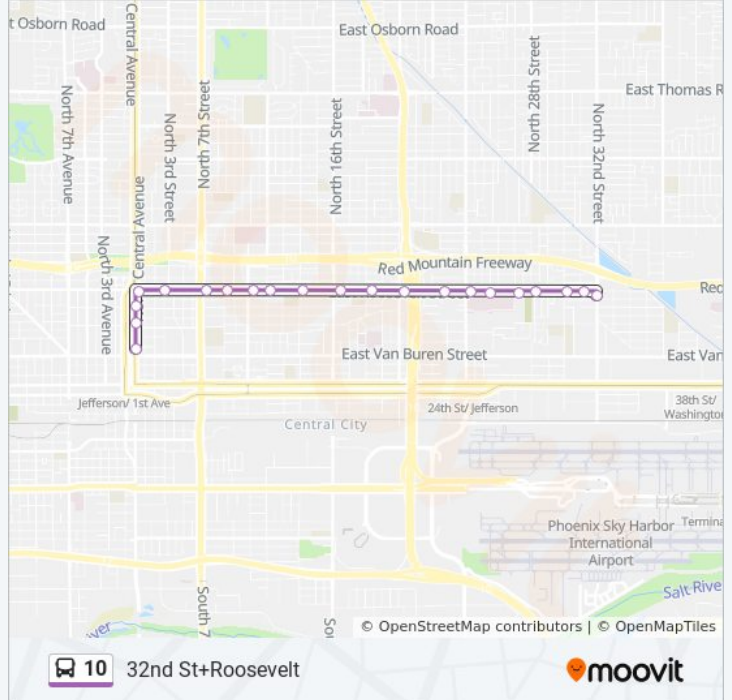

## 32nd St+Roosevelt

Get The App

The 10 bus line (32nd St+Roosevelt) has 2 routes. For regular weekdays, their operation hours are:  
 (1) 32nd St+Roosevelt: 4:00 AM - 11:00 PM (2) Central+Van Buren: 4:10 AM - 11:10 PM  
 Use the Moovit App to find the closest 10 bus station near you and find out when is the next 10 bus arriving.

**Direction: 32nd St+Roosevelt**  
 21 stops  
[VIEW LINE SCHEDULE](#)

**10 bus Time Schedule**  
 32nd St+Roosevelt Route Timetable:

Sunday	5:15 AM - 11:15 PM
Monday	4:00 AM - 11:00 PM
Tuesday	4:00 AM - 11:00 PM
Wednesday	4:00 AM - 11:00 PM
Thursday	4:00 AM - 11:00 PM
Friday	4:00 AM - 11:00 PM
Saturday	5:15 AM - 11:15 PM

**10 bus Info**  
**Direction:** 32nd St+Roosevelt  
**Stops:** 21  
**Trip Duration:** 14 min  
**Line Summary:**

**Direction: Central+Van Buren**

21 stops

[VIEW LINE SCHEDULE](#)

- Roosevelt St & 32nd St
- Roosevelt St & 31st St
- Roosevelt St & 30th St
- Roosevelt St & 28th St
- Roosevelt St & 27th St
- Roosevelt St & 25th Pl
- Roosevelt St & 24th St
- Roosevelt St & 22nd Pl
- Roosevelt St & 20th St
- Roosevelt St & 19th St
- Roosevelt St & Patricio St
- Roosevelt St & 16th St
- Roosevelt St & 14th St
- Roosevelt St & 12th St
- Roosevelt St & 11th St
- Roosevelt St & 9th St
- Roosevelt St & 7th St
- Roosevelt St & 3rd St

**10 bus Info**

**Direction:** Central+Van Buren

**Stops:** 21

**Trip Duration:** 17 min

**Line Summary:**

Roosevelt St & 1st St

1st Av & Fillmore St

Van Buren St & Central Av