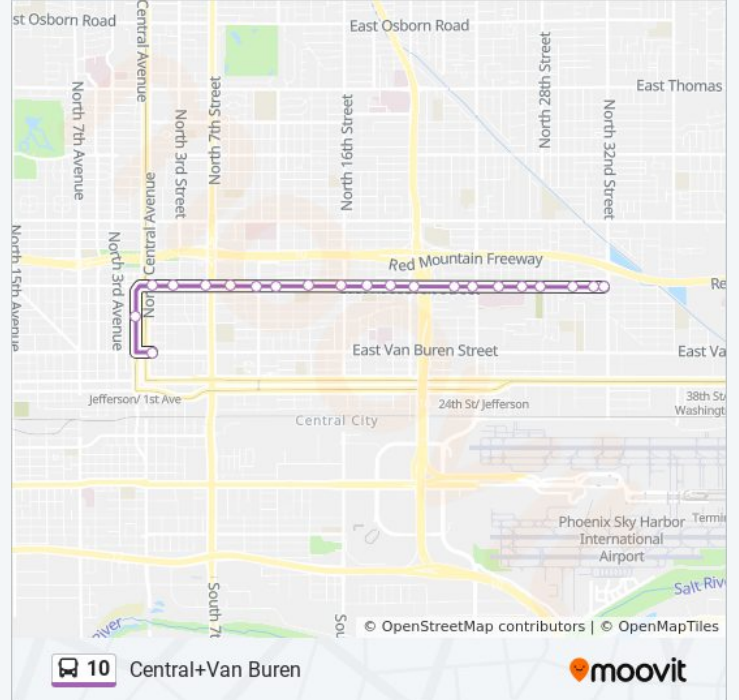

## 32nd St+Roosevelt

Get The App

The 10 bus line (32nd St+Roosevelt) has 2 routes. For regular weekdays, their operation hours are:  
 (1) 32nd St+Roosevelt: 4:00 AM - 11:00 PM (2) Central+Van Buren: 4:10 AM - 11:10 PM  
 Use the Moovit App to find the closest 10 bus station near you and find out when is the next 10 bus arriving.

**10 bus Info**  
**Direction:** 32nd St+Roosevelt  
**Stops:** 21  
**Trip Duration:** 14 min  
**Line Summary:**

**Direction: Central+Van Buren**

21 stops

[VIEW LINE SCHEDULE](#)

- Roosevelt St & 32nd St
- Roosevelt St & 31st St
- Roosevelt St & 30th St
- Roosevelt St & 28th St
- Roosevelt St & 27th St
- Roosevelt St & 25th Pl
- Roosevelt St & 24th St
- Roosevelt St & 22nd Pl
- Roosevelt St & 20th St
- Roosevelt St & 19th St
- Roosevelt St & Patricio St
- Roosevelt St & 16th St
- Roosevelt St & 14th St
- Roosevelt St & 12th St
- Roosevelt St & 11th St
- Roosevelt St & 9th St
- Roosevelt St & 7th St
- Roosevelt St & 3rd St

**10 bus Time Schedule**

Central+Van Buren Route Timetable:

Sunday	5:15 AM - 11:15 PM
Monday	4:10 AM - 11:10 PM
Tuesday	4:10 AM - 11:10 PM
Wednesday	4:10 AM - 11:10 PM
Thursday	4:10 AM - 11:10 PM
Friday	4:10 AM - 11:10 PM
Saturday	5:15 AM - 11:15 PM

**10 bus Info**

**Direction:** Central+Van Buren

**Stops:** 21

**Trip Duration:** 17 min

**Line Summary:**

Roosevelt St & 1st St

1st Av & Fillmore St

Van Buren St & Central Av