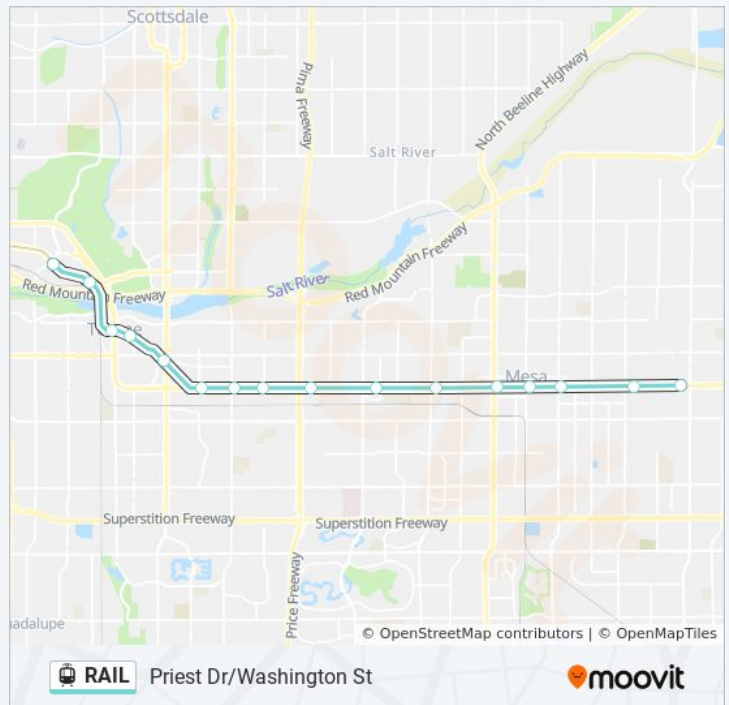

Use the Moovit App to find the closest RAIL light rail station near you and find out when is the next RAIL light rail arriving.

Direction: 44th St/Washington

24 stops

[VIEW LINE SCHEDULE](#)

Metro Pkwy
 Mountain View/25th Ave
 25th Ave/Dunlap
 19th Ave/Dunlap
 Northern/19th Ave
 Glendale/19th Ave
 Montebello/19th Ave
 19th Ave/Camelback
 7th Ave/Camelback
 Central Ave/Camelback
 Campbell/Central Ave
 Indian School/Central
 Osborn/Central Ave
 Thomas/Central Ave
 Encanto/Central Ave
 Mcdowell/Central Ave
 Roosevelt/Central Ave
 Van Buren/1st Ave
 Jefferson/1st Ave
 3rd St/Jefferson
 12th St/Jefferson

Direction: Priest Dr/Washington St

16 stops

[VIEW LINE SCHEDULE](#)

Gilbert Rd/Main St

Stapley/Main St

Mesa Dr/Main St

Center/Main St

County Club/Main St

Mill Ave/Third St

Center Pkwy/Washington

Priest Dr/Washington

RAIL light rail Time Schedule

Priest Dr/Washington St Route Timetable:

Sunday	12:11 AM - 11:53 PM
Monday	6:26 PM - 11:51 PM
Tuesday	12:11 AM - 11:51 PM
Wednesday	12:11 AM - 11:51 PM
Thursday	12:11 AM - 11:51 PM
Friday	12:11 AM - 11:51 PM
Saturday	12:11 AM - 11:51 PM

RAIL light rail Info

Direction: Priest Dr/Washington St

Stops: 16

Trip Duration: 44 min

Line Summary:

RAIL light rail time schedules and route maps are available in an offline PDF at moovitapp.com. Use the [Moovit App](#) to see live bus times, train schedule or subway schedule, and step-by-step directions for all public transit in Phoenix.