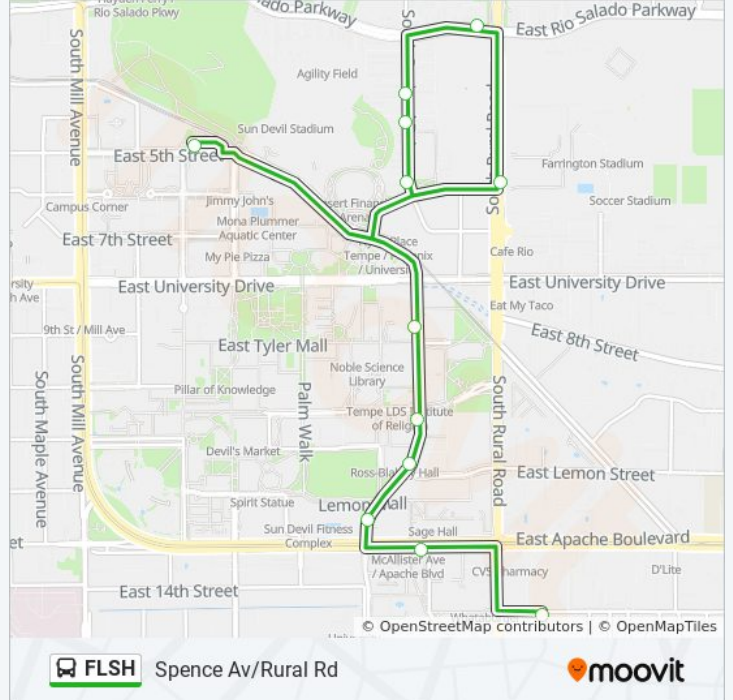

Direction: Lot 59/Downtown Tempe
 12 stops
[VIEW LINE SCHEDULE](#)

- Spence Av & Rural Rd
- Apache Bl & Terrace Rd
- Apache Bl & Rural Rd
- Mcallister Av & Apache Bl
- Mcallister Av & Orange St
- Mcallister Av & Tyler St
- Packard Dr & 6th St
- Packard Dr & Lot 59 North
- Rio Salado Pkwy & Packard Dr
- Rural Rd & Rio Salado Pkwy
- 6th St & Rural Rd
- Tempe Tc

FLSH bus Info

Direction: Lot 59/Downtown Tempe
Stops: 12
Trip Duration: 16 min
Line Summary:

Direction: Spence Av/Rural Rd

12 stops

[VIEW LINE SCHEDULE](#)

- Tempe Tc
- Rural Rd & 6th St
- Rio Salado Pkwy & Rural Rd
- Packard Dr & Lot 59 North
- Packard Dr & Lot 59 South
- Packard Dr & 6th St
- Mcallister Av & Tyler St
- Mcallister Av & Orange St
- Mcallister Av & Lemon St
- Mcallister Av & Apache Bl
- Apache Bl & Paseo Del Saber
- Spence Av & Rural Rd

FLSH bus Time Schedule

Spence Av/Rural Rd Route Timetable:

Sunday	Not Operational
Monday	7:04 AM - 9:54 PM
Tuesday	7:04 AM - 9:54 PM
Wednesday	7:04 AM - 9:54 PM
Thursday	7:04 AM - 9:54 PM
Friday	7:04 AM - 9:54 PM
Saturday	Not Operational

FLSH bus Info

Direction: Spence Av/Rural Rd

Stops: 12

Trip Duration: 16 min

Line Summary:

FLSH bus time schedules and route maps are available in an offline PDF at moovitapp.com. Use the [Moovit App](#) to see live bus times, train schedule or subway schedule, and step-by-step directions for all public transit in Phoenix.