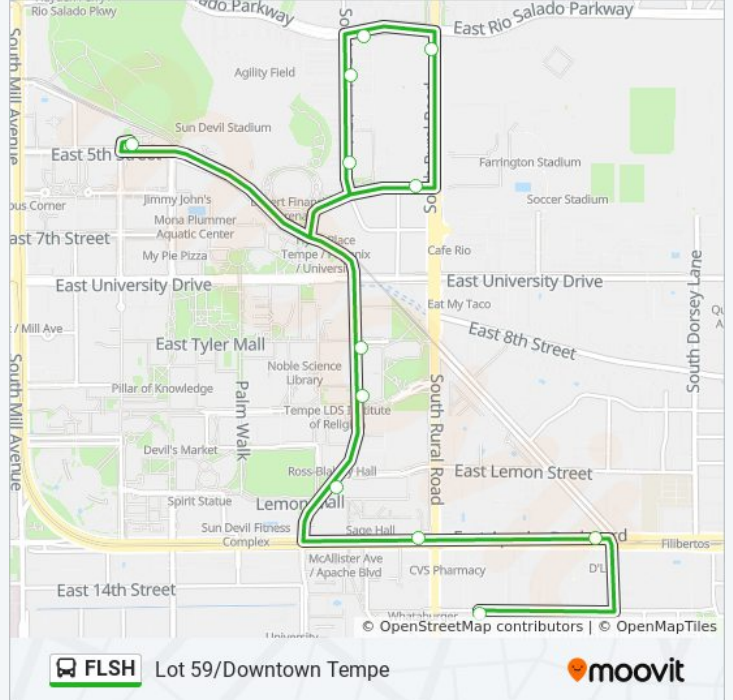

Lot 59/Downtown Tempe

Get The App

The FLSH bus line (Lot 59/Downtown Tempe) has 2 routes. For regular weekdays, their operation hours are:
 (1) Lot 59/Downtown Tempe: 7:00 AM - 9:55 PM (2) Spence Av/Rural Rd: 7:04 AM - 9:54 PM
 Use the Moovit App to find the closest FLSH bus station near you and find out when is the next FLSH bus arriving.

Direction: Lot 59/Downtown Tempe
 12 stops
[VIEW LINE SCHEDULE](#)

- Spence Av & Rural Rd
- Apache Bl & Terrace Rd
- Apache Bl & Rural Rd
- Mcallister Av & Apache Bl
- Mcallister Av & Orange St
- Mcallister Av & Tyler St
- Packard Dr & 6th St
- Packard Dr & Lot 59 North
- Rio Salado Pkwy & Packard Dr
- Rural Rd & Rio Salado Pkwy
- 6th St & Rural Rd
- Tempe Tc

FLSH bus Time Schedule

Lot 59/Downtown Tempe Route Timetable:

Sunday	Not Operational
Monday	7:00 AM - 9:55 PM
Tuesday	7:00 AM - 9:55 PM
Wednesday	7:00 AM - 9:55 PM
Thursday	7:00 AM - 9:55 PM
Friday	7:00 AM - 9:55 PM
Saturday	Not Operational

FLSH bus Info

Direction: Lot 59/Downtown Tempe
Stops: 12
Trip Duration: 16 min
Line Summary:

Direction: Spence Av/Rural Rd

12 stops

[VIEW LINE SCHEDULE](#)

- Tempe Tc
- Rural Rd & 6th St
- Rio Salado Pkwy & Rural Rd
- Packard Dr & Lot 59 North
- Packard Dr & Lot 59 South
- Packard Dr & 6th St
- Mcallister Av & Tyler St
- Mcallister Av & Orange St
- Mcallister Av & Lemon St
- Mcallister Av & Apache Bl
- Apache Bl & Paseo Del Saber
- Spence Av & Rural Rd