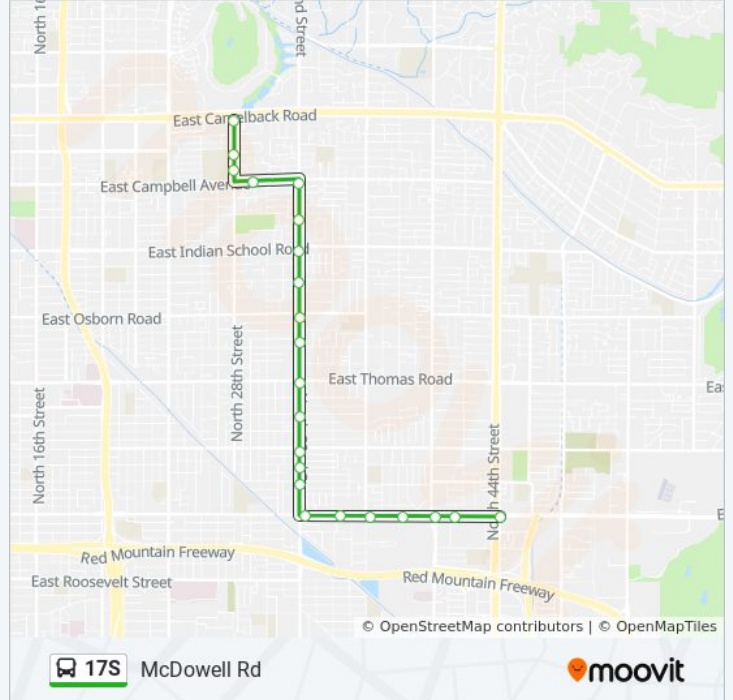

 17S

McDowell Rd

Get The App

The 17S bus line McDowell Rd has one route. For regular weekdays, their operation hours are:

(1) 44th St+Mcdowell: 3:07 PM - 3:12 PM

Use the Moovit App to find the closest 17S bus station near you and find out when is the next 17S bus arriving.

## Direction: 44th St+Mcdowell

22 stops

[VIEW LINE SCHEDULE](#)

28th St & Camelback Rd  
28th St & Highland Av  
28th St & Meadowbrook Av  
Campbell Av & 29th St  
32nd St & Campbell Av  
32nd St & Glenrosa Av  
32nd St & Indian School Rd  
32nd St & Clarendon Av  
32nd St & Osborn Rd  
32nd St & Cheery Lynn Rd  
32nd St & Thomas Rd  
32nd St & Yale St  
32nd St & Oak St  
32nd St & Monte Vista Rd  
32nd St & Palm Ln  
Mcdowell Rd & 32nd St  
Mcdowell Rd & 34th St  
Mcdowell Rd & 36th St  
Mcdowell Rd & 38th St  
Mcdowell Rd & 40th St  
Mcdowell Rd & 41st St  
Mcdowell Rd & 44th St

## 17S bus Time Schedule

44th St+Mcdowell Route Timetable:

Sunday	Not Operational
Monday	3:07 PM - 3:12 PM
Tuesday	3:07 PM - 3:12 PM
Wednesday	3:07 PM - 3:12 PM
Thursday	3:07 PM - 3:12 PM
Friday	3:07 PM - 3:12 PM
Saturday	Not Operational

## 17S bus Info

**Direction:** 44th St+Mcdowell

**Stops:** 22

**Trip Duration:** 28 min

**Line Summary:**

17S bus time schedules and route maps are available in an offline PDF at [moovitapp.com](https://moovitapp.com). Use the [Moovit App](#) to see live bus times, train schedule or subway schedule, and step-by-step directions for all public transit in Phoenix.