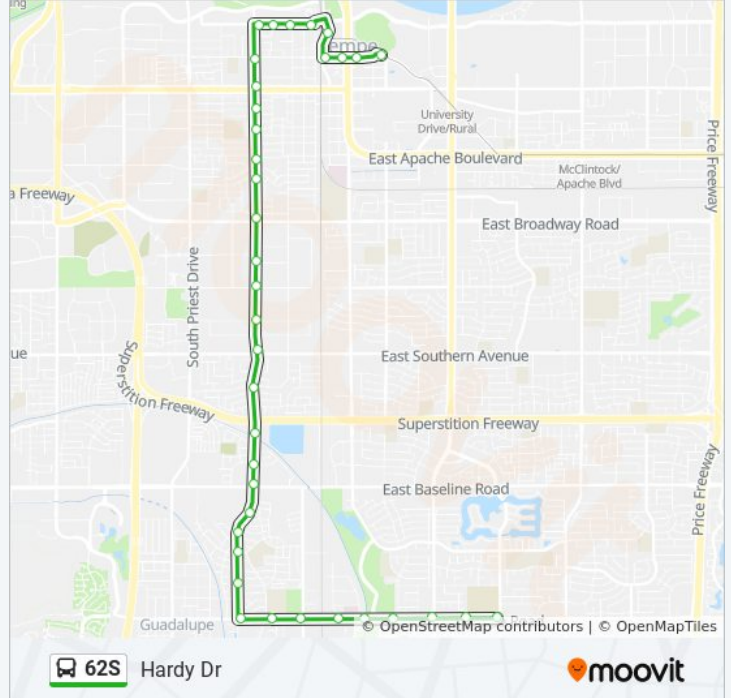

Hardy Dr

Get The App

The 62S bus line Hardy Dr has one route. For regular weekdays, their operation hours are:

(1) Downtown Tempe/Asu: 3:10 PM

Use the Moovit App to find the closest 62S bus station near you and find out when is the next 62S bus arriving.

Direction: Downtown Tempe/Asu

37 stops

[VIEW LINE SCHEDULE](#)

- Guadalupe Rd & Lakeshore Dr
- Guadalupe Rd & Terrace Rd
- Guadalupe Rd & Rural Rd
- Guadalupe Rd & College Av
- Guadalupe Rd & Maple Av
- Guadalupe Rd & Ash Av
- Guadalupe Rd & Kyrene Rd
- Guadalupe Rd & Roosevelt St
- Guadalupe Rd & Hardy Dr
- Hardy Dr & Julie Dr
- Hardy Dr & Cornell Dr
- Hardy Dr & Oxford Dr
- Hardy Dr & Mckemy St
- Hardy Dr & Baseline Rd
- Hardy Dr & Minton Dr
- Hardy Dr & Greenway Dr
- Hardy Dr & Manhattan Dr
- Hardy Dr & Southern Av
- Hardy Dr & Fairmont Dr
- Hardy Dr & Alameda Dr
- Hardy Dr & 24th St
- Hardy Dr & Broadway Rd

62S bus Time Schedule

Downtown Tempe/Asu Route Timetable:

Sunday	Not Operational
Monday	3:10 PM
Tuesday	3:10 PM
Wednesday	1:58 PM
Thursday	3:10 PM
Friday	3:10 PM
Saturday	Not Operational

62S bus Info

Direction: Downtown Tempe/Asu

Stops: 37

Trip Duration: 32 min

Line Summary:

Hardy Dr & 16th St
Hardy Dr & 14th St
Hardy Dr & 11th St
Hardy Dr & Romo Jones St
Hardy Dr & University Dr
Hardy Dr & 5th St
1st St & Hardy Dr
1st St & Mckemy St
1st St & Roosevelt St
1st St & Farmer Av
Ash Av & 3rd St
5th St & Ash Av
5th St & Maple Av
5th St & Myrtle Av
Tempe Tc