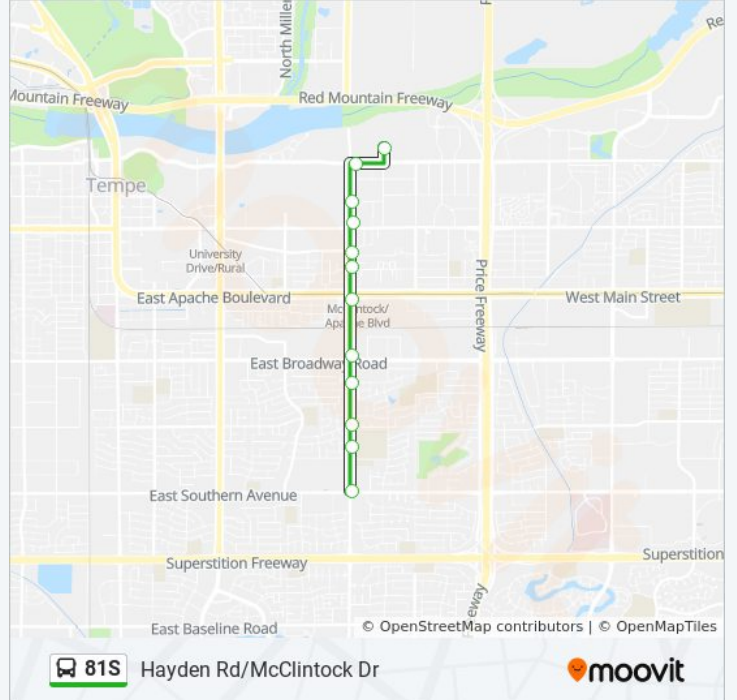

Hayden Rd/McClintock Dr

Get The App

The 81S bus line Hayden Rd/McClintock Dr has one route. For regular weekdays, their operation hours are:

(1) Tempe Marketplace: 2:35 PM

Use the Moovit App to find the closest 81S bus station near you and find out when is the next 81S bus arriving.

**Direction: Tempe Marketplace**

12 stops

[VIEW LINE SCHEDULE](#)

- Mcclintock Dr & Southern Av
- Mcclintock Dr & Campus Dr
- Mcclintock Dr & Alameda Dr
- Mcclintock Dr & Palmcroft Dr
- Mcclintock Dr & Broadway Rd
- Mcclintock Dr & Apache Bl
- Mcclintock Dr & Don Carlos Av
- Mcclintock Dr & Hayden Ln
- Mcclintock Dr & University Dr
- Mcclintock Dr & 525 South
- Rio Salado Pkwy & Mcclintock Dr
- Tempe Marketplace

**Direction:** Tempe Marketplace

**Stops:** 12

**Trip Duration:** 21 min

**Line Summary:**

81S bus time schedules and route maps are available in an offline PDF at [moovitapp.com](https://moovitapp.com). Use the [Moovit App](#) to see live bus times, train schedule or subway schedule, and step-by-step directions for all public transit in Phoenix.