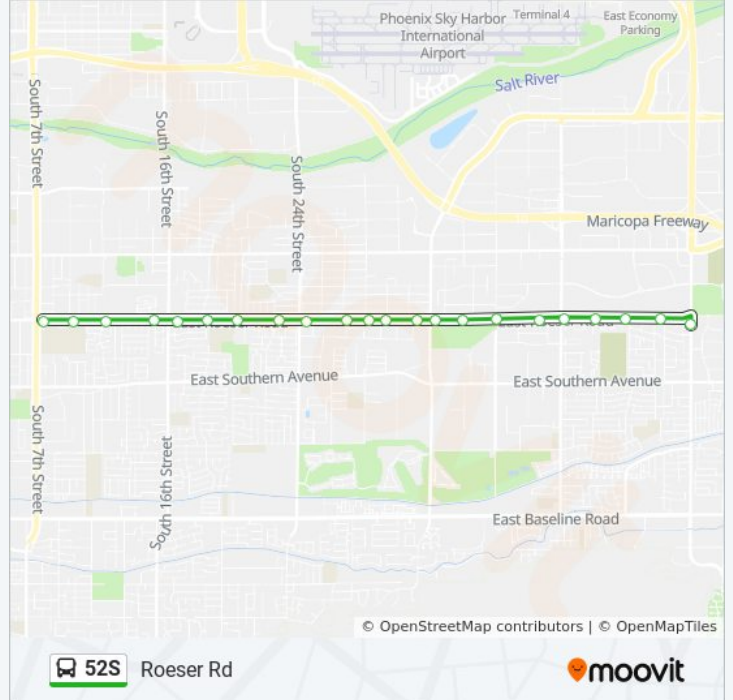

Roeser Rd

Get The App

The 52S bus line Roeser Rd has one route. For regular weekdays, their operation hours are:

(1) 48th St+Roeser: 3:12 PM

Use the Moovit App to find the closest 52S bus station near you and find out when is the next 52S bus arriving.

Direction: 48th St+Roeser

22 stops

[VIEW LINE SCHEDULE](#)

- Roeser Rd & 7th St
- Roeser Rd & 9th St
- Roeser Rd & 12th St
- Roeser Rd & 14th Wy
- Roeser Rd & 16th St
- Roeser Rd & 18th Pl
- Roeser Rd & 20th St
- Roeser Rd & 22nd Pl
- Roeser Rd & 24th St
- Roeser Rd & 27th St
- Roeser Rd & 28th St
- Roeser Rd & 28th Pl
- Roeser Rd & 31st Pl
- Roeser Rd & 32nd St
- Roeser Rd & 3422 East
- Roeser Rd & 36th St
- Roeser Rd & 38th Pl
- Roeser Rd & 40th St
- Roeser Rd & 42nd Pl
- Roeser Rd & 44th St
- Roeser Rd & 46th St
- 48th St & Roeser Rd

52S bus Time Schedule

48th St+Roeser Route Timetable:

Sunday	Not Operational
Monday	3:12 PM
Tuesday	3:12 PM
Wednesday	3:12 PM
Thursday	3:12 PM
Friday	3:12 PM
Saturday	Not Operational

52S bus Info

Direction: 48th St+Roeser

Stops: 22

Trip Duration: 18 min

Line Summary:

52S bus time schedules and route maps are available in an offline PDF at moovitapp.com. Use the [Moovit App](#) to see live bus times, train schedule or subway schedule, and step-by-step directions for all public transit in Phoenix.