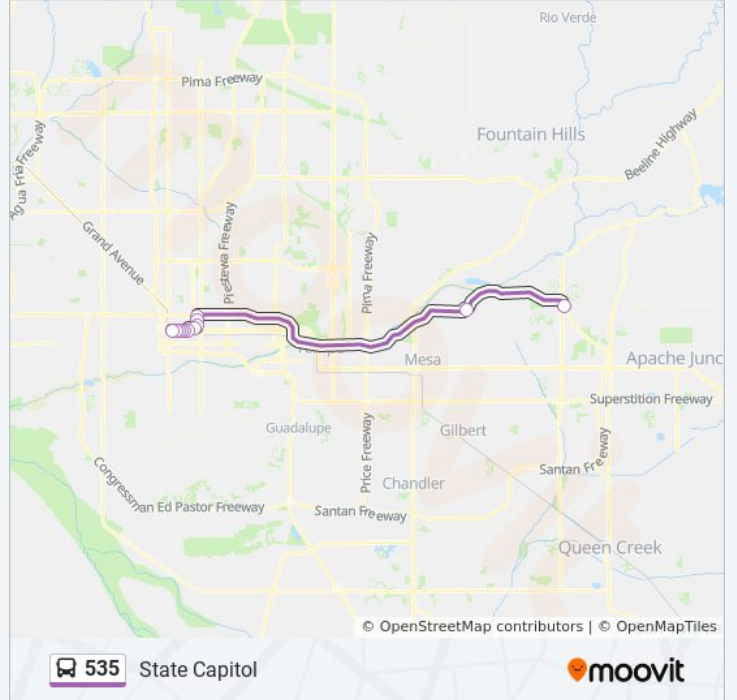

7th Av & Jefferson St

Van Buren St & 1st Av

5th St & Van Buren St

5th St & Fillmore St

3rd St & Roosevelt St

3rd St & Moreland St

Gilbert Rd/Mcdowell Rd Pnr

Power Rd Pnr

- Power Rd Pnr
- Gilbert Rd/Mcdowell Rd Pnr
- 3rd St & Moreland St
- 3rd St & Garfield St
- 3rd St & Taylor St
- Van Buren St & 1st St
- 5th Av & Washington St
- Washington St & 7th Av
- Washington St & 10th Av
- Washington St & 13th Av
- Washington St & 15th Av
- 17th Av & State Capitol

535 bus Time Schedule

State Capitol Route Timetable:

Sunday	Not Operational
Monday	5:45 AM - 7:20 AM
Tuesday	5:45 AM - 7:20 AM
Wednesday	5:45 AM - 7:20 AM
Thursday	5:45 AM - 7:20 AM
Friday	5:45 AM - 7:20 AM
Saturday	Not Operational

535 bus Info

Direction: State Capitol

Stops: 12

Trip Duration: 50 min

Line Summary:

535 bus time schedules and route maps are available in an offline PDF at moovitapp.com. Use the [Moovit App](#) to see live bus times, train schedule or subway schedule, and step-by-step directions for all public transit in Phoenix.