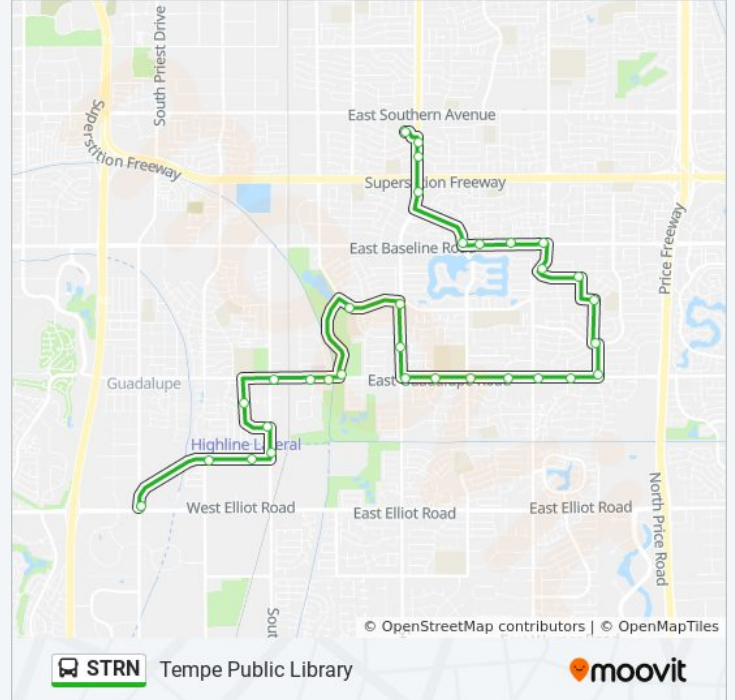

Rural Rd & Cornell Dr

Rural Rd & Westchester Dr

Guadalupe Rd & Rural Rd

Guadalupe Rd & Terrace Rd

Guadalupe Rd & Lakeshore Dr

Guadalupe Rd & Juniper St

Guadalupe Rd & McClintock Dr

Guadalupe Rd & Hazelton Ln

Country Club & Guadalupe Rd (Flag Zone)

Watson Dr & Kenwood Ln (Flag Zone)

Kenwood Ln & Cornell Dr (Flag Zone)

Oxford Dr & Hazelton Ln (Flag Zone)

McClintock Dr & Oxford Dr

Baseline Rd & McClintock Dr

Baseline Rd & Elm St

Baseline Rd & Dorsey Ln

Lakeshore Dr & Baseline Rd (Flag Zone)

Rural Rd & Superstition Fwy

Rural Rd & Hermosa Dr

Rural Rd & La Jolla Dr

Tempe Library

STRN bus time schedules and route maps are available in an offline PDF at moovitapp.com. Use the [Moovit App](#) to see live bus times, train schedule or subway schedule, and step-by-step directions for all public transit in Phoenix.

[About Moovit](#) · [MaaS Solutions](#) · [Supported Countries](#) · [Mooviter Community](#)

© 2024 Moovit - All Rights Reserved

Check Live Arrival Times