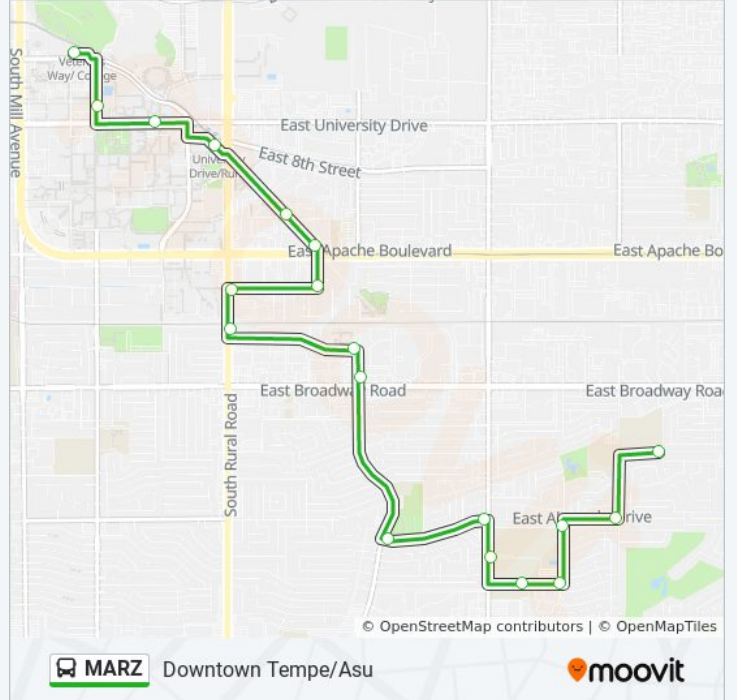

## Downtown Tempe/Asu

[Get The App](#)

The MARZ bus line Downtown Tempe/Asu has one route. For regular weekdays, their operation hours are:

(1) Downtown Tempe/Asu: 3:50 PM

Use the Moovit App to find the closest MARZ bus station near you and find out when is the next MARZ bus arriving.

**Direction: Downtown Tempe/Asu**

19 stops

[VIEW LINE SCHEDULE](#)

Concorda Dr & River Dr

Alameda Dr & Country Club Wy (Flag Zone)

Los Feliz Dr & Alameda Dr (Flag Zone)

Del Rio Dr & Los Feliz Dr

Del Rio Dr & McClintock Dr

Downtown Tempe/Asu Route Timetable:

Sunday	Not Operational
Monday	3:50 PM
Tuesday	3:50 PM
Wednesday	3:50 PM
Thursday	3:50 PM
Friday	2:00 PM
Saturday	Not Operational

**MARZ bus Info**

**Direction:** Downtown Tempe/Asu

**Stops:** 19

**Trip Duration:** 30 min

**Line Summary:**

MARZ bus time schedules and route maps are available in an offline PDF at [moovitapp.com](https://moovitapp.com). Use the [Moovit App](#) to see live bus times, train schedule or subway schedule, and step-by-step directions for all public transit in Phoenix.