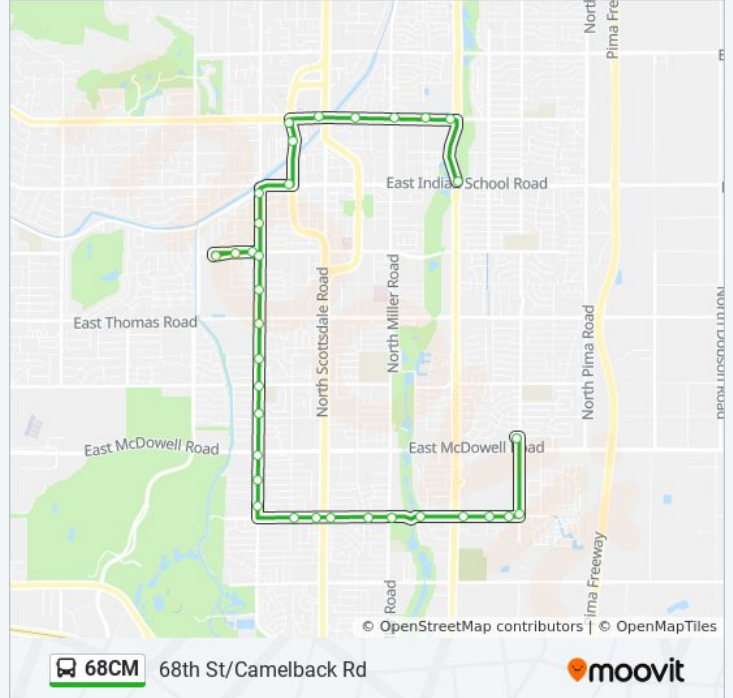

**68CM bus Info**

**Direction:** Gr Senior Center

**Stops:** 35

**Trip Duration:** 35 min

**Line Summary:**

68th St & Culver St

68th St & Portland St

Continental Dr & Mcallister Av

Continental Dr & Scottsdale Rd

Roosevelt St & 72nd Pl

Roosevelt St & 74th St

Roosevelt St & Miller Rd

Roosevelt St & 77th St

Roosevelt St & Hayden Rd

Roosevelt St & 82nd St

Roosevelt St & Granite Reef Rd

Granite Reef Rd & Roosevelt St

Granite Reef Senior Center

### Direction: Hayden + Indian School

35 stops

[VIEW LINE SCHEDULE](#)

Granite Reef Senior Center

Granite Reef Rd & Mcdowell Rd

Granite Reef Rd & Joe Foss Wy

Roosevelt St & Granite Reef Rd

Roosevelt St & 82nd St