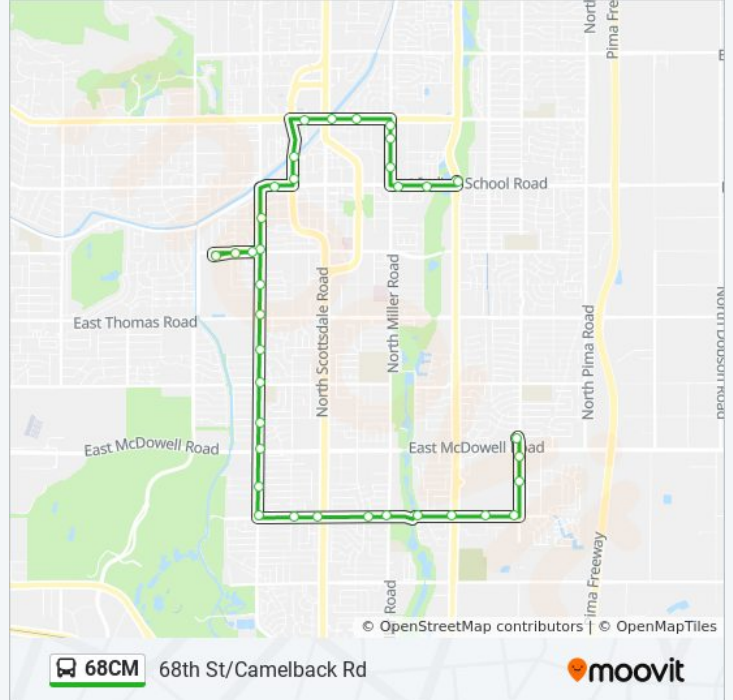

68th St & Virginia Av

68th St & Thomas Rd

68th St & Earll Dr

Osborn Rd & 68th St

Paiute Neighborhood Center

Osborn Rd & 66th St

68th St & Osborn Rd

68th St & 2nd St

Indian School Rd & 69th St

Goldwater Bl & Indian School Rd

Goldwater Bl & Arizona Canal

Camelback Rd & Marshall Wy

Camelback Rd & Scottsdale Rd

Camelback Rd & Saddlebag Trl

Camelback Rd & Miller Rd

Camelback Rd & Parkway Av

Camelback Rd & 78th St

Hayden Rd & Camelback Rd

Indian School Rd & Hayden Rd

68CM bus time schedules and route maps are available in an offline PDF at moovitapp.com. Use the [Moovit App](#) to see live bus times, train schedule or subway schedule, and step-by-step directions for all public transit in Phoenix.

[About Moovit](#) • [MaaS Solutions](#) • [Supported Countries](#) • [Mooviter Community](#)

© 2024 Moovit - All Rights Reserved

Check Live Arrival Times