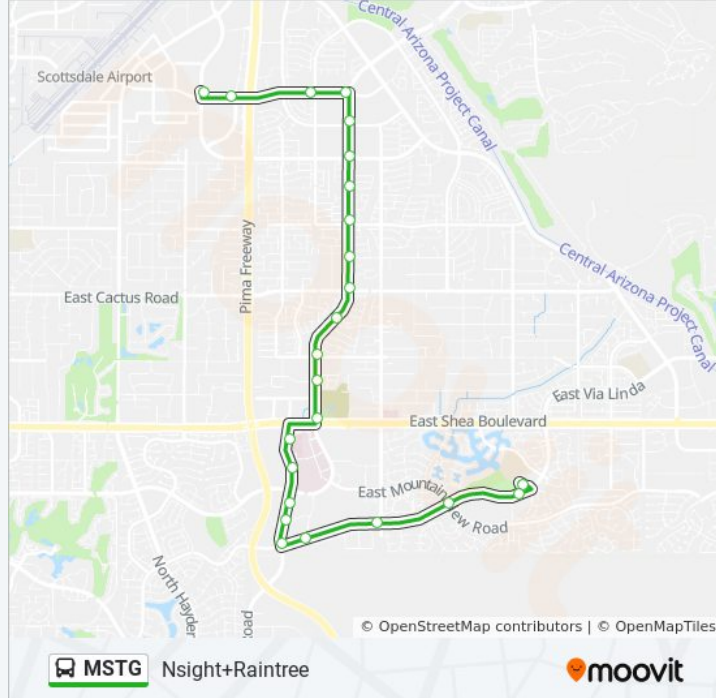

Use the Moovit App to find the closest MSTG bus station near you and find out when is the next MSTG bus arriving.

Direction: Nsight+Raintree

24 stops

[VIEW LINE SCHEDULE](#)

- Via Linda Senior Center
- Via Linda & 104th St
- Via Linda & Mountain View Rd
- Via Linda & 96th St
- Via Linda & 91st St
- 90th St & Via Linda
- 90th St & San Victor Dr
- 90th St & Mountain View Rd
- Mustang Tc
- 90th St & Piper Pl
- 92nd St & Shea Bl
- 92nd St & Gary Rd
- 92nd St & Cholla St
- 94th St & Poinsettia Dr
- 94th St & Cactus Rd
- 94th St & Larkspur Dr
- 94th St & Sweetwater Av
- 94th St & Presidio Dr
- 94th St & Thunderbird Rd
- Thompson Peak Pkwy & Redfield Rd
- Raintree Dr & Thompson Peak
- Raintree Dr & 92nd St

MSTG bus Info

Direction: Nsight+Raintree

Stops: 24

Trip Duration: 25 min

Line Summary:

Raintree Dr & 87th St

Northsight Bl & Raintree Dr

Direction: Via Linda Senr Ctr

42 stops

[VIEW LINE SCHEDULE](#)

Northsight Bl & Raintree Dr

Northsight Bl & 15255 North

Northsight Bl & Hayden Rd

Northsight Bl & 15144 North

Northsight Bl & 14760 North

Raintree Dr & 87th St

Raintree Dr & Pima Rd

Raintree Dr & 91st St

Raintree Dr & 92nd St

Thompson Peak Pkwy & Raintree Dr

94th St & Redfield Rd

94th St & Thunderbird Rd

94th St & Presidio Dr

94th St & Sweetwater Av