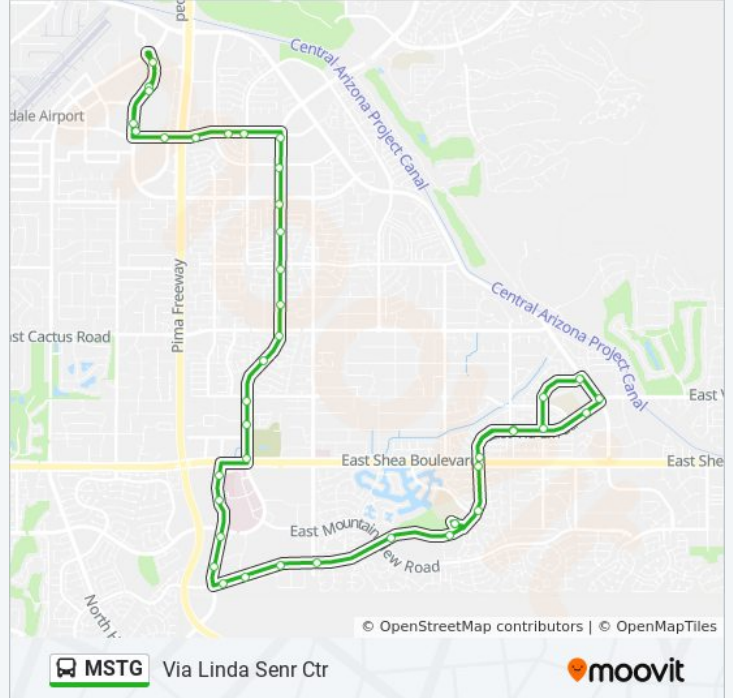

MSTG bus Info

Direction: Via Linda Senr Ctr

Stops: 42

Trip Duration: 46 min

Line Summary:

92nd St & Gary Rd

92nd St & Shea Bl

90th St & Shea Bl

Mustang Tc

90th St & 9700 South

90th St & San Victor Dr

Via Linda & 90th St

Via Linda & 91st St

Via Linda & 94th St

Via Linda & 96th St

Via Linda & Mountain View Rd

Via Linda & 104th St

Via Linda Senior Center

Via Linda & Lakeview Dr

Via Linda & Shea Bl

Via Linda & 108th St

Via Linda & 11295 East

Frank Lloyd Wright Bl & Via Linda

Altadena Av & Frank Lloyd Wright Bl

110th St & Cortez St

110th St & Via Linda

Via Linda & 108th St

Via Linda & Shea Bl

Via Linda Senior Center

MSTG bus time schedules and route maps are available in an offline PDF at moovitapp.com. Use the [Moovit App](#) to see live bus times, train schedule or subway schedule, and step-by-step directions for all public transit in Phoenix.