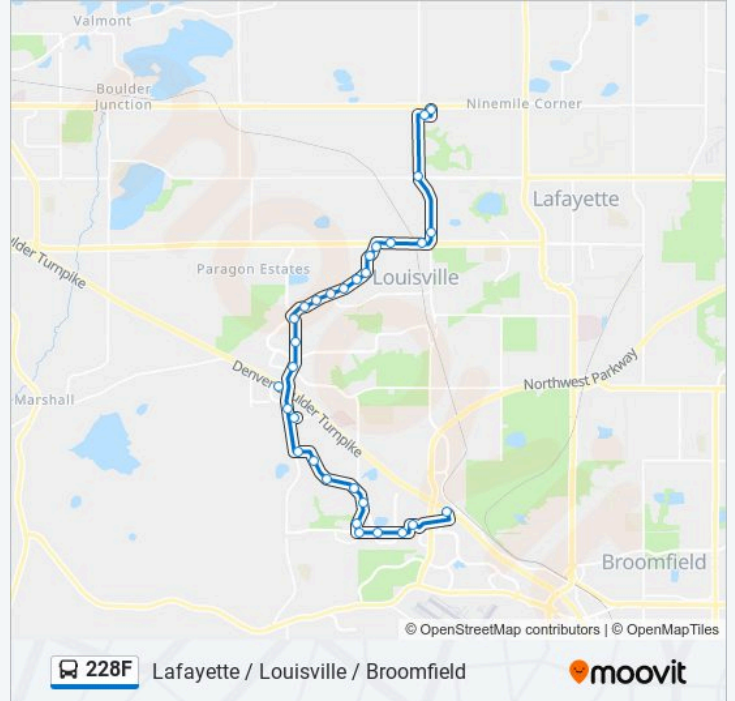

Arapahoe Rd & N 95th St

Forest Park & Arapahoe Rd

**Direction: Us36 & Flatiron Station**

31 stops

[VIEW LINE SCHEDULE](#)

Forest Park & Arapahoe Rd

Northpark Dr & 95th St

Co 42 & Baseline Rd

**228F bus Info**

**Direction:** Us36 & Flatiron Station

**Stops:** 31

**Trip Duration:** 35 min

**Line Summary:**

Mccaslin Blvd & Dillon Rd

Us 36 & Mccaslin Station Gate B

Mccaslin Blvd & Coal Creek Dr

Main St & Gateway Dr

Rock Creek Pkwy & Mccaslin Blvd

Rock Creek Pkwy & Pitkin Ave

Rock Creek Pkwy & Indiana St

Rock Creek Pkwy & S 88th St

Rock Creek Pkwy & Coalridge Dr

Rock Creek Pkwy & Coalton Rd

Coalton Rd & Rock Creek Pkwy

Coalton Rd & S Summit Blvd West

Coalton Rd & Summit Blvd

Flatiron Crossing Mall Ring Rd & Interlocken Blvd

Us 36 & Flatiron Station Gate D

228F bus time schedules and route maps are available in an offline PDF at [moovitapp.com](https://moovitapp.com). Use the Moovit App to see live bus times, train schedule or subway schedule, and step-by-step directions for all public transit in Denver - Boulder, CO.