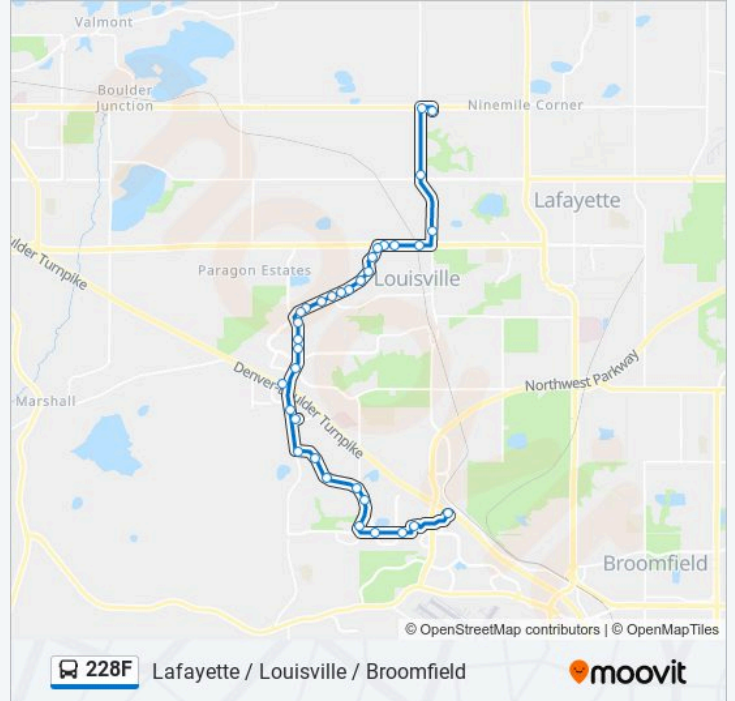

**228F bus Info**

**Direction:** Forest Prk/Arapahoe

**Stops:** 34

**Trip Duration:** 35 min

**Line Summary:**

Via Appia & Church Ln

Via Appia & Tyler Ave

Via Appia & Sagebrush Way

Via Appia & Lafayette St

Via Appia & W Harper St

Via Appia & South Boulder Rd

South Boulder Rd & Cottonwood Dr

S Boulder Rd & Garfield Ave

South Boulder Rd & Main St

Courtesy Rd & Hecla Dr

Co 42 & Baseline Rd

Arapahoe Rd & N 95th St

Forest Park & Arapahoe Rd

**Direction: Us36 & Flatiron Station**

31 stops

[VIEW LINE SCHEDULE](#)

Forest Park & Arapahoe Rd

Northpark Dr & 95th St

Co 42 & Baseline Rd

**228F bus Info**

**Direction:** Us36 & Flatiron Station

**Stops:** 31

**Trip Duration:** 35 min

**Line Summary:**

Mccaslin Blvd & Dillon Rd

Us 36 & Mccaslin Station Gate B

Mccaslin Blvd & Coal Creek Dr