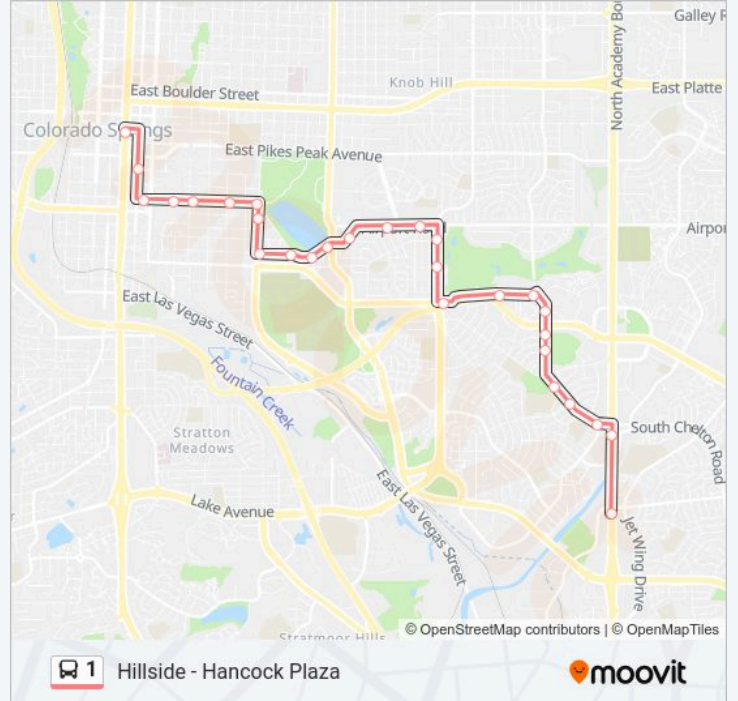

Circle/Tahoe

Circle/Winnepeg

Fountain/Circle

Mallard/Teal

Mallard/Chelton

Chelton/Landmark

Chelton/Fountain

Chelton/Shenandoah

Chelton/Mosswood

Chelton/Carmel

Chelton/Delta

Academy/Chelton

Academy/Astrozon

1 bus time schedules and route maps are available in an offline PDF at moovitapp.com. Use the Moovit App to see live bus times, train schedule or subway schedule, and step-by-step directions for all public transit in Denver - Boulder, CO.

© 2024 Moovit - All Rights Reserved