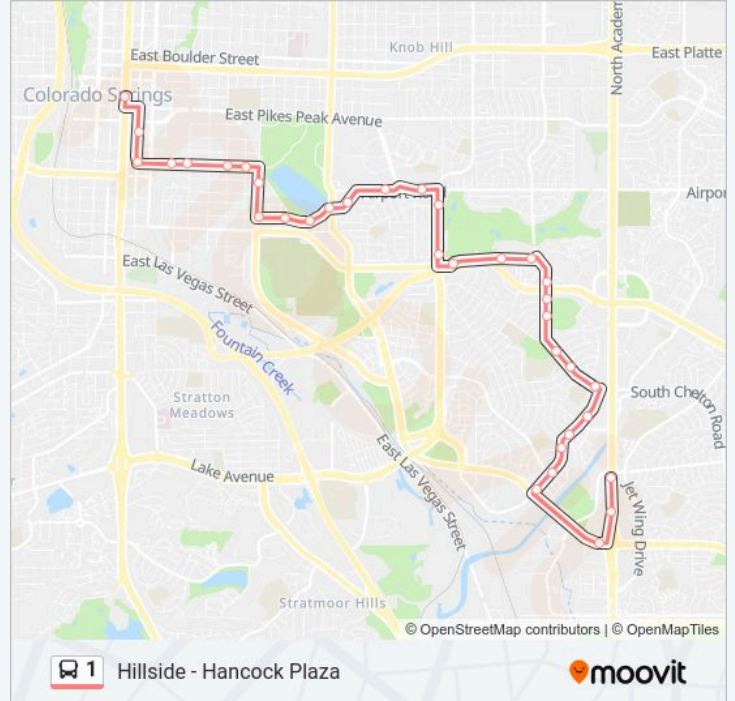

Direction: Arriving Downtown

34 stops

[VIEW LINE SCHEDULE](#)

- Academy/Astrozon
- Academy/Super Stop
- Hancock/Boychuk
- Delta/Hancock
- Delta/Monterey
- Delta/San Marcos
- Delta/Pepperwood
- Delta/2181 Delta
- Chelton/Delta
- Chelton/Dogwood
- Chelton/Mosswood
- Chelton/Shenendoah
- Chelton/Fountain
- Chelton/Landmark
- Mallard/Chelton
- Mallard/Teal
- 2900 E Fountain
- Circle/Carlsbad
- Circle/Tahoe
- Airport/Circle
- Airport/Yellowstone

1 bus Info

Direction: Arriving Downtown

Stops: 34

Trip Duration: 28 min

Line Summary:

Eastlake/1912 Eastlake

Prospect Lake/Union

Prospect Lake/Meade

Weber/Cucharras

Terminal

Direction: Depart Downtown To Academy & Astrozon

28 stops

[VIEW LINE SCHEDULE](#)

Terminal

Weber/Cucharras

Costilla/Weber

1 bus Info

Direction: Depart Downtown To Academy & Astrozon

Stops: 28

Trip Duration: 22 min

Line Summary:

Circle/Tahoe

Circle/Winnepeg

Fountain/Circle