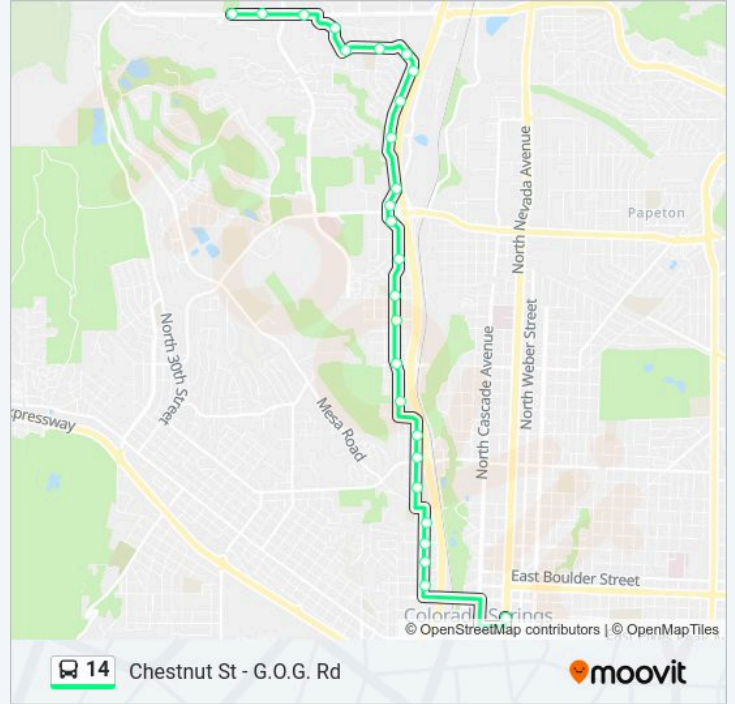

Use the Moovit App to find the closest 14 bus station near you and find out when is the next 14 bus arriving.

Direction: Arriving Downtown

27 stops

[VIEW LINE SCHEDULE](#)

1675 Gog/El Paso County Offices

Gog/Centennial

14 bus Info

Direction: Arriving Downtown

Stops: 27

Trip Duration: 22 min

Line Summary:

Walnut/Yampa

Spruce/Dale

Spruce/Willamette

14 bus Info

Direction: Depart Downtown To Epcsc

Stops: 26

Trip Duration: 24 min

Line Summary:

Chestnut/Hoorne

4339 Chestnut

Holland Park/Edwinstowe

Holland Park/Forrest Hill

Forrest Hill/Old Dutch Mill

Gog/Forrest Hill

1460 Garden Of the Gods

1675 Garden Of the Gods

14 bus time schedules and route maps are available in an offline PDF at moovitapp.com. Use the Moovit App to see live bus times, train schedule or subway schedule, and step-by-step directions for all public transit in Denver - Boulder, CO.