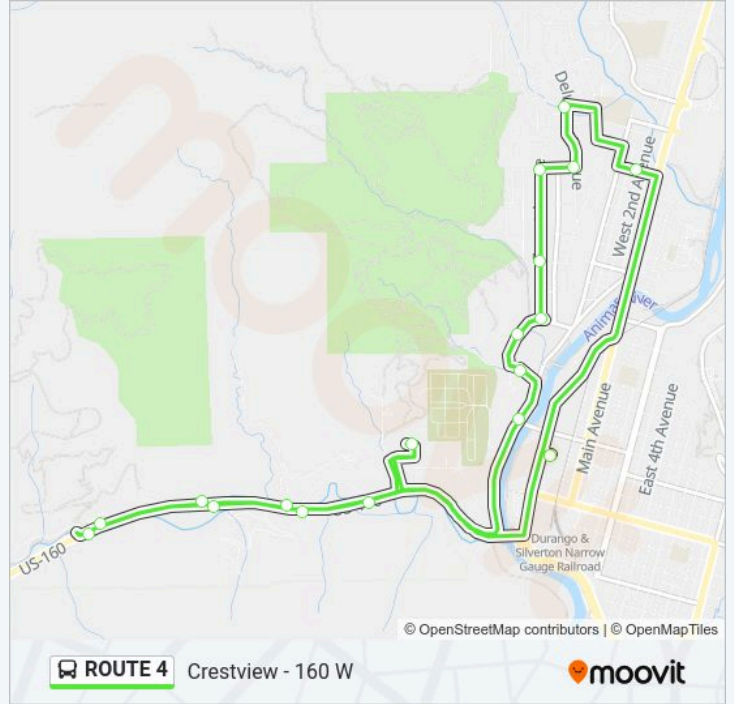

**ROUTE 4**

Crestview - 160 W

Get The App

The ROUTE 4 bus line Crestview - 160 W has one route. For regular weekdays, their operation hours are:

(1) 160 West: 7:00 AM - 8:30 PM

Use the Moovit App to find the closest ROUTE 4 bus station near you and find out when is the next ROUTE 4 bus arriving.

**Direction: 160 West**

19 stops

[VIEW LINE SCHEDULE](#)

Transit Center

22nd St. &amp; 2nd Ave.

Arroyo Dr. &amp; Delwood Ave.

Delwood Ave. &amp; Crestview Dr.

Forest Ave. &amp; Crestview Dr.

Speedway

Lightner Creek Village

Marathon

Westside Mobile Park

Best Western

Transit Center

**ROUTE 4 bus Time Schedule**

160 West Route Timetable:

Sunday	7:00 AM - 8:30 PM
Monday	7:00 AM - 8:30 PM
Tuesday	7:00 AM - 8:30 PM
Wednesday	7:00 AM - 8:30 PM
Thursday	Not Operational
Friday	Not Operational
Saturday	7:00 AM - 8:30 PM

**ROUTE 4 bus Info****Direction:** 160 West**Stops:** 19**Trip Duration:** 20 min**Line Summary:**