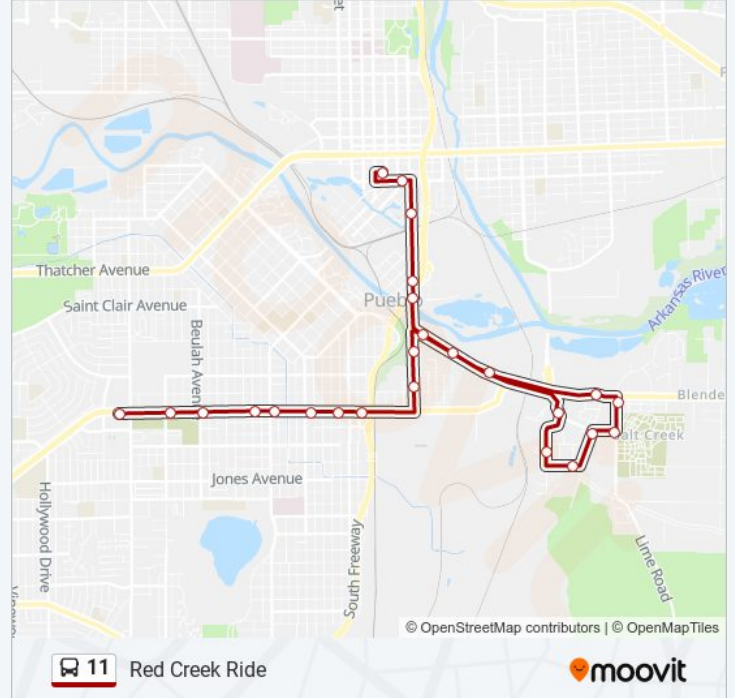

11 bus Info

Direction: Northern & Prairie (Walgreens)

Stops: 27

Trip Duration: 24 min

Line Summary:

Pueblo Blvd - Lehigh

1700 Blk S Pueblo Blvd Regency Square

Northern - Hollywood

Northern - Wedgewood

Northern - Prairie Walgreens

Direction: Transit Center

25 stops

[VIEW LINE SCHEDULE](#)

Northern - Prairie Walgreens

Northern - Acero Loaf N Jug

Northern - Beulah

11 bus Info

Direction: Transit Center

Stops: 25

Trip Duration: 31 min

Line Summary:

400 Blk Santa Fe Dr

Santa Fe - Moffat

Santa Fe - Locust

Santa Fe - C St

Santa Fe - Alan Hamel

City Center Dr - Main

Transit Center (Court St)

11 bus time schedules and route maps are available in an offline PDF at moovitapp.com. Use the [Moovit App](#) to see live bus times, train schedule or subway schedule, and step-by-step directions for all public transit in Denver - Boulder, CO.