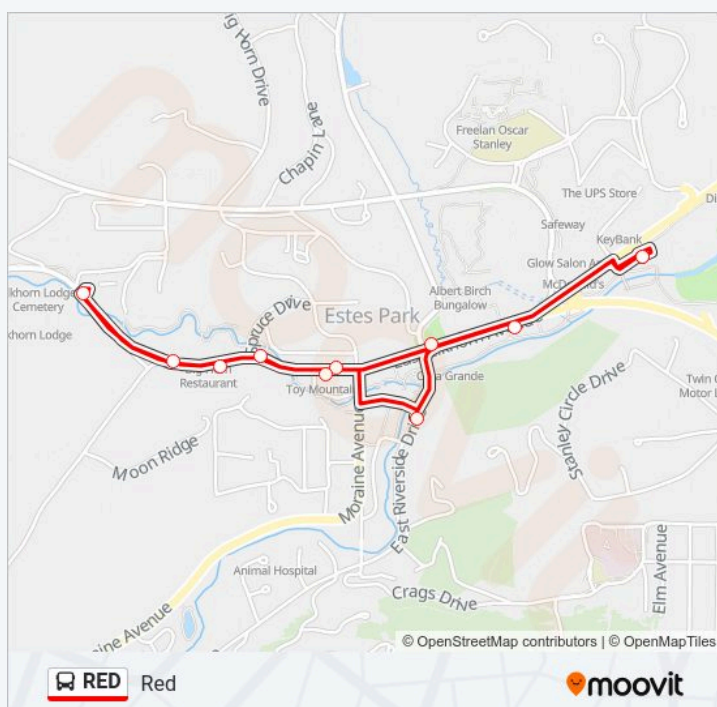

Red

Get The App

The RED line Red has one route. For regular weekdays, their operation hours are:

(1) : 9:00 AM - 8:30 PM

Use the Moovit App to find the closest RED station near you and find out when is the next RED arriving.

Direction:

11 stops

[VIEW LINE SCHEDULE](#)

Estes Park Visitor Center

Bond Park/ Downtown

The Ore Cart Rock Shop

Tregent Park

West Park Center

Maxwell Inn

Mrs. Walsh's Garden

The Grubsteak Restaurant

E. Riverside & Rockwell St.

Thirty Below Leather

Estes Park Visitor Center

RED Time Schedule

Route Timetable:

Sunday	9:00 AM - 8:30 PM
Monday	Not Operational
Tuesday	Not Operational
Wednesday	Not Operational
Thursday	Not Operational
Friday	Not Operational
Saturday	Not Operational

RED Info

Direction:

Stops: 11

Trip Duration: 30 min

Line Summary: