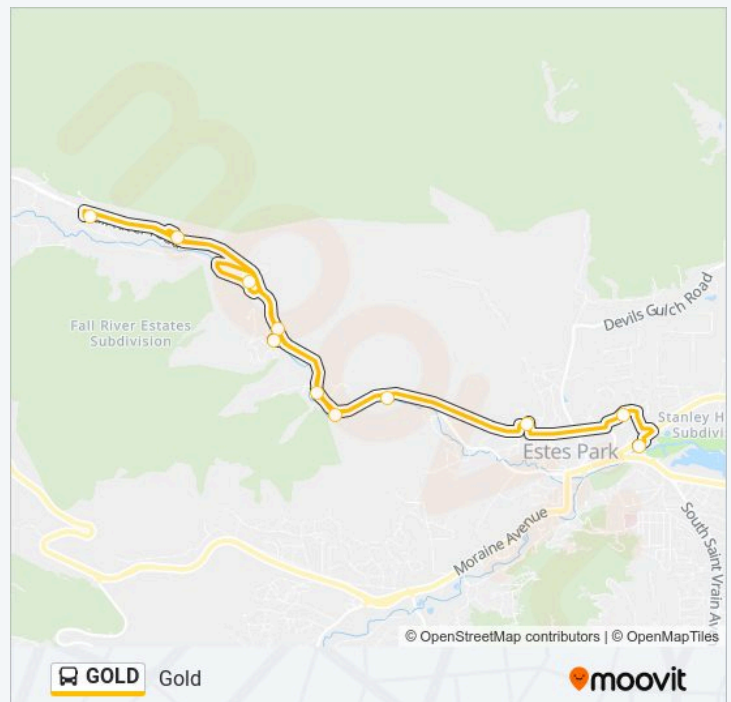

# Gold

Get The App

The GOLD line Gold has one route. For regular weekdays, their operation hours are:

(1) : 9:00 AM - 8:30 PM

Use the Moovit App to find the closest GOLD station near you and find out when is the next GOLD arriving.

### Direction:

11 stops

[VIEW LINE SCHEDULE](#)

- Estes Park Visitor Center
- The Aspire at Steamer Parkway
- Stanley Home
- Timber Creek Chalets
- Mcgregor Mountain Lodge
- Fall River Visitor Center
- Estes Park Condos
- Aspen Winds on Fall River
- Homestead Ln. on Fall River Rd.
- Stonebrook Resort
- Nicky'S Resort & Steakhouse

### GOLD Time Schedule

Route Timetable:

Sunday	9:00 AM - 8:30 PM
Monday	Not Operational
Tuesday	Not Operational
Wednesday	Not Operational
Thursday	Not Operational
Friday	Not Operational
Saturday	9:00 AM - 8:30 PM

### GOLD Info

**Direction:**

**Stops: 11**

**Trip Duration: 22 min**

**Line Summary:**

GOLD time schedules and route maps are available in an offline PDF at [moovitapp.com](https://moovitapp.com). Use the Moovit App to see live bus times, train schedule or subway schedule, and step-by-step directions for all public transit in Denver - Boulder, CO.