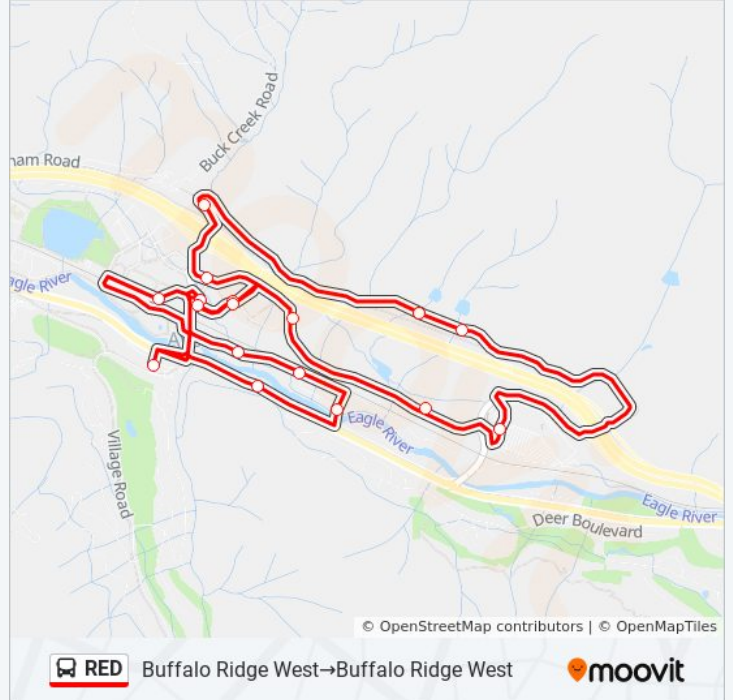

### Direction: Buffalo Ridge West→Buffalo Ridge West

19 stops

[VIEW LINE SCHEDULE](#)

- Buffalo Ridge West
- Buffalo Ridge East
- Fawcett Road And Yoder Ave (Walmart)
- Piedmont Apartments
- Salvation Army
- American National Bank
- Loaded Joes
- Avon Crossing/Canyon Run
- Eagle Bend North
- Stonebridge Drive
- Highway 6 at Eagle Bend West
- Beaver Creek Elk Lot
- Avon Station
- Christy Sports
- City Market
- Christie Lodge
- Northside Kitchen
- Urgent Care
- Buffalo Ridge West

### RED bus Time Schedule

Buffalo Ridge West→Buffalo Ridge West Route  
Timetable:

Sunday	6:30 AM - 9:30 PM
Monday	6:30 AM - 9:30 PM
Tuesday	6:30 AM - 9:30 PM
Wednesday	6:30 AM - 9:30 PM
Thursday	6:30 AM - 9:30 PM
Friday	6:30 AM - 9:30 PM
Saturday	6:30 AM - 9:30 PM

### RED bus Info

**Direction:** Buffalo Ridge West→Buffalo Ridge West

**Stops:** 19

**Trip Duration:** 30 min

**Line Summary:**

RED bus time schedules and route maps are available in an offline PDF at [moovitapp.com](https://moovitapp.com). Use the [Moovit App](#) to see live bus times, train schedule or subway schedule, and step-by-step directions for all public transit in Denver - Boulder, CO.

## Check Live Arrival Times