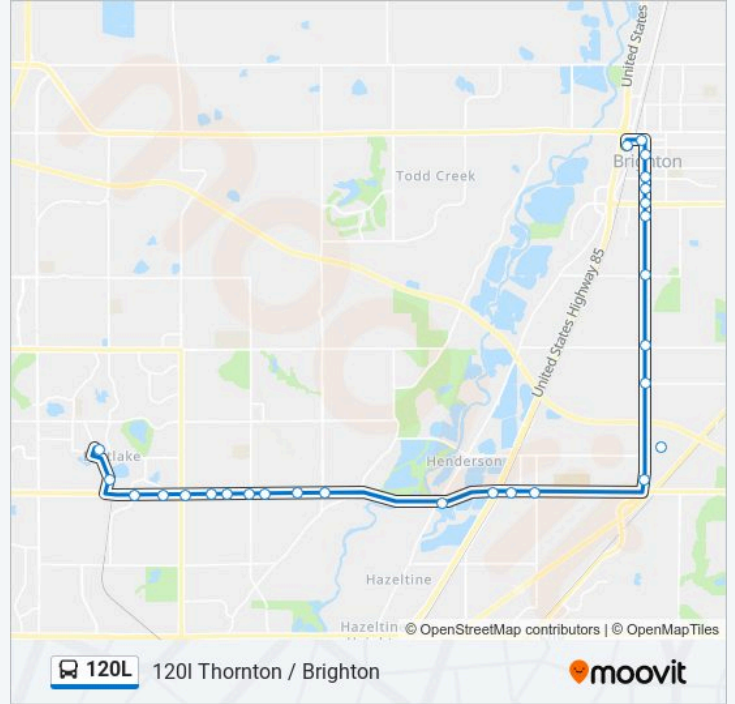

120L bus Info

Direction: 120I Thornton / Brighton

Stops: 28

Trip Duration: 30 min

Line Summary:

120th Ave & Fairfax St

120th Ave & Birch Dr

120th Ave & Colorado Blvd

120th Ave & Madison St

120th Ave & Steele St

12200 Block Claude Ct

Eastlake /124th Ave

Direction: 120I Thornton / Brighton

27 stops

[VIEW LINE SCHEDULE](#)

Eastlake /124th Ave

120th Ave & Niagara St

120th Ave & Quebec St

120th Ave & Brighton Rd

120th Ave & Us 85

120th Ave & Moline St

120th Ave & Peoria St

Sable Blvd & 120th Ave

Adams County Pkwy & Valente Dr

120L bus Info

Direction: 120I Thornton / Brighton

Stops: 27

Trip Duration: 31 min

Line Summary:

Sable Blvd & 136th Ave
Sable Blvd & 144th Ave
Sable Blvd & Bromley Ln
S 4th Ave & Bromley Ln
S 4th Ave & Voiles St
S 4th Ave & Jessup St
S 4th Ave & Skeel St
Bush St & S 3rd Ave
Us 85 & Bridge St Pnr