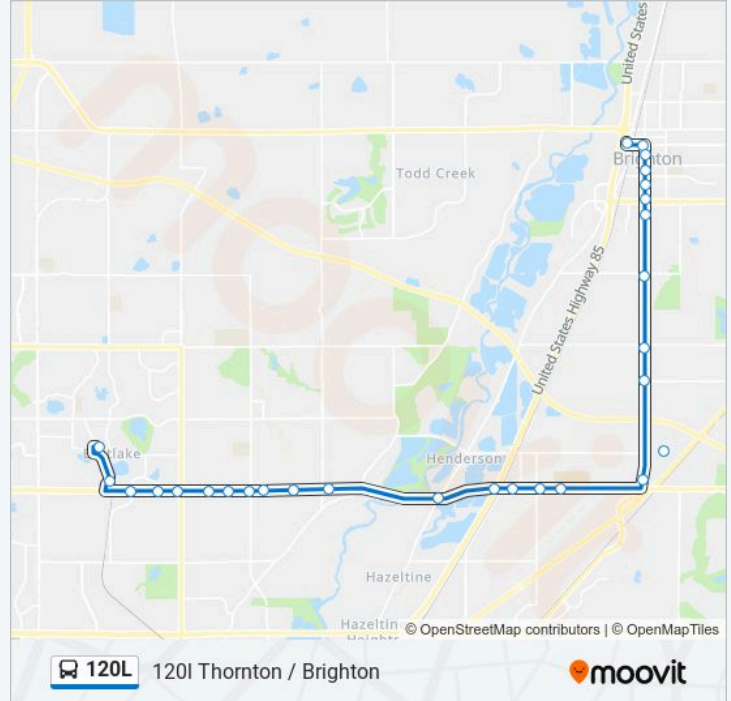

Use the Moovit App to find the closest 120L bus station near you and find out when is the next 120L bus arriving.

Direction: 120I Thornton / Brighton

28 stops

[VIEW LINE SCHEDULE](#)

- Us 85 & Bridge St Pnr
- Egbert St & S 4th Ave
- S 4th Ave & Skeel St
- S 4th Ave & Laurel St
- S 4th Ave & Voiles St
- S 4th St & Bromley Ln
- Sable Blvd & Bromley Ln
- Sable Blvd & 144th Ave
- Sable Blvd & 136th Ave
- Sable Blvd & 132nd Ave
- Adams County Pkwy & Valente Dr
- Sable Blvd & 120th Ave
- 120th Ave & Prairie View High School
- 120th Ave & Peoria St
- 120th Ave & Moline St
- 120th Ave & Us 85
- 120th Ave & Brighton Rd
- 120th Ave & Quebec St
- 120th Ave & Niagara St
- 120th Ave & Jasmine St
- 120th Ave & Holly St

120L bus Info

Direction: 120I Thornton / Brighton

Stops: 28

Trip Duration: 30 min

Line Summary:

120th Ave & Fairfax St

120th Ave & Birch Dr

120th Ave & Colorado Blvd

120th Ave & Madison St

120th Ave & Steele St

12200 Block Claude Ct

Eastlake /124th Ave

Direction: 120I Thornton / Brighton

27 stops

[VIEW LINE SCHEDULE](#)

Eastlake /124th Ave

120th Ave & Niagara St

120th Ave & Quebec St

120th Ave & Brighton Rd

120th Ave & Us 85

120th Ave & Moline St

120th Ave & Peoria St

Sable Blvd & 120th Ave

Adams County Pkwy & Valente Dr