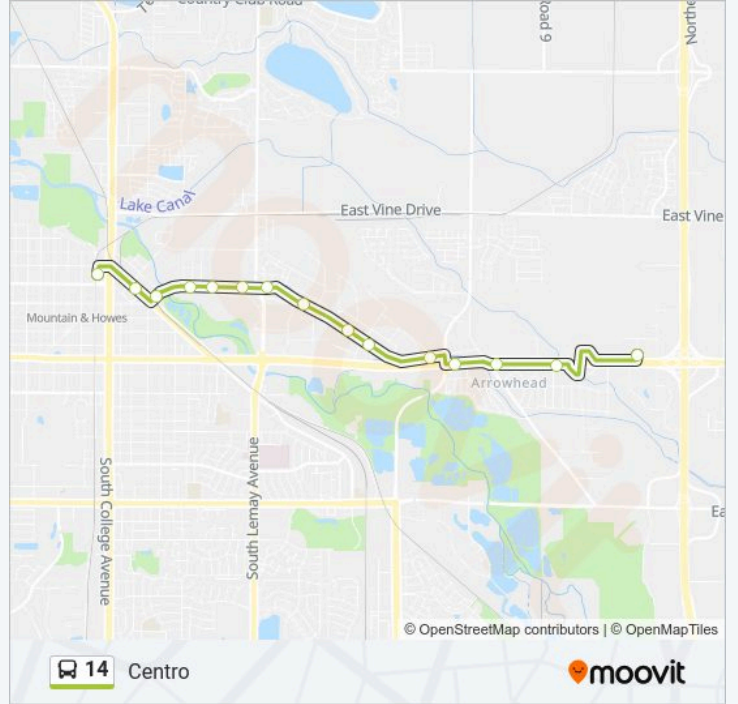

14 bus time schedules and route maps are available in an offline PDF at moovitapp.com. Use the Moovit App to see live bus times, train schedule or subway schedule, and step-by-step directions for all public transit in Denver - Boulder, CO.

© 2024 Moovit - All Rights Reserved