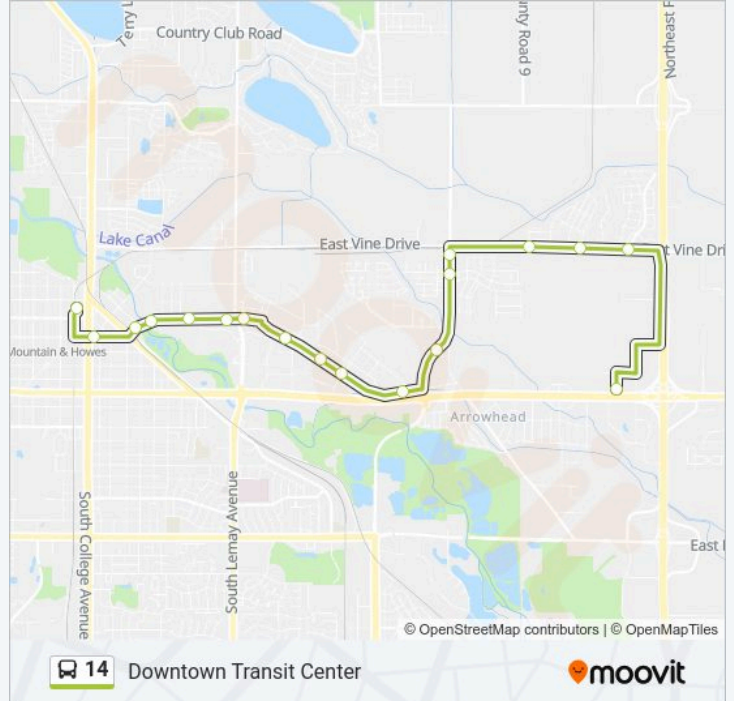

Use the Moovit App to find the closest 14 bus station near you and find out when is the next 14 bus arriving.

Direction: Downtown Transit Center

18 stops

[VIEW LINE SCHEDULE](#)

- Centro & North Frontage
- Vine & Waterglen
- Vine & Campfire
- Vine & Three Forks
- Timberline & Vine
- Timberline & Annabel
- Timberline & Donella
- Lincoln & Airway
- Lincoln & Airpark
- Lincoln & Lincoln Ct
- Lincoln & Link Lane
- Lincoln & Lemay (E Of)
- Lincoln & Lemay
- Lincoln & Woodward
- Lincoln & 1st
- Lincoln & Willow
- Mountain & Old Town Square
- Downtown Transit Center

14 bus Time Schedule

Downtown Transit Center Route Timetable:

Monday	6:15 AM-7:15 PM
Tuesday	6:15 AM-7:15 PM
Wednesday	6:15 AM-7:15 PM
Thursday	6:15 AM-7:15 PM
Friday	6:15 AM-7:15 PM
Saturday	6:15 AM-7:15 PM
Sunday	Not Operational

14 bus Info

Direction: Downtown Transit Center

Stops: 18

Trip Duration: 22 min

Line Summary:

Direction: Centro

15 stops

[VIEW LINE SCHEDULE](#)

- Downtown Transit Center
- Jefferson & Linden
- Lincoln & Willow
- Lincoln & 2nd
- Lincoln & Woodward
- Lincoln & Lemay (W Of)
- Lincoln & Lemay
- Lincoln & Link Lane
- Lincoln & Lincoln Ct
- Lincoln & Airpark
- Lincoln & Airway
- Highway 14 & Timberline
- South Frontage & Summit View
- South Frontage & Dawn
- Centro & North Frontage