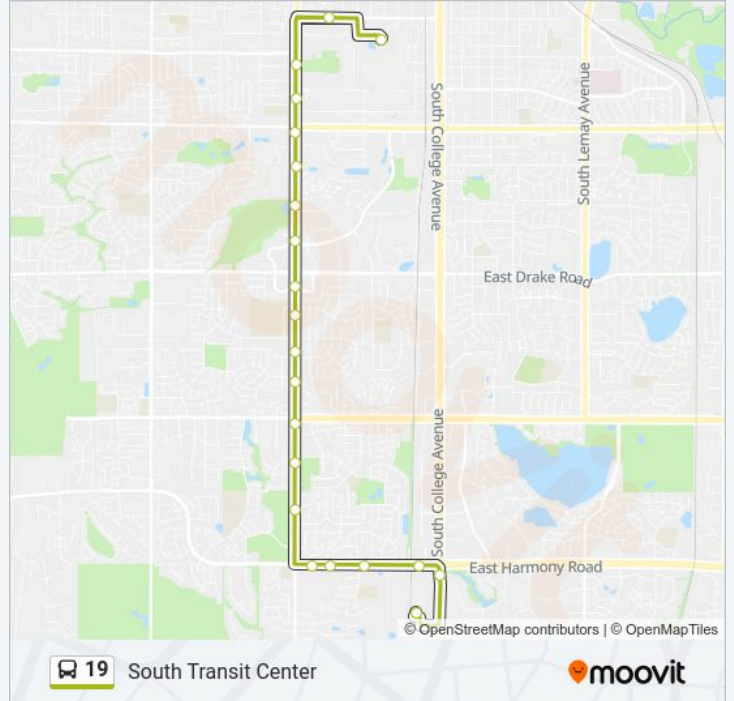

#### Direction: South Transit Center

21 stops

[VIEW LINE SCHEDULE](#)

Csu Transit Center  
Laurel & Washington  
Shields & University  
Shields & Springfield  
Shields & Prospect  
Shields & Stuart  
Shields & Shire  
Shields & Raintree  
Shields & Drake  
Shields & Rocky Mountain  
Shields & Swallow  
Shields & Casa Grande  
Shields & Horsetooth  
Shields & Wabash  
Shields & Troutman  
Harmony & Shields  
Harmony & Starflower  
Harmony & Hinsdale  
Harmony & Mason  
College & Harmony (S Of)  
South Transit Center

#### 19 bus Time Schedule

South Transit Center Route Timetable:

Monday	7:15 AM-7:15 PM
Tuesday	7:15 AM-7:15 PM
Wednesday	7:15 AM-7:15 PM
Thursday	7:15 AM-7:15 PM
Friday	7:15 AM-7:15 PM
Saturday	Not Operational
Sunday	Not Operational

#### 19 bus Info

**Direction:** South Transit Center

**Stops:** 21

**Trip Duration:** 21 min

**Line Summary:**

**Direction: Csu Transit Center**

21 stops

[VIEW LINE SCHEDULE](#)

**19 bus Info**

**Direction:** Csu Transit Center

**Stops:** 21

**Trip Duration:** 22 min

**Line Summary:**

Laurel & Shields

Laurel & Washington

Csu Transit Center