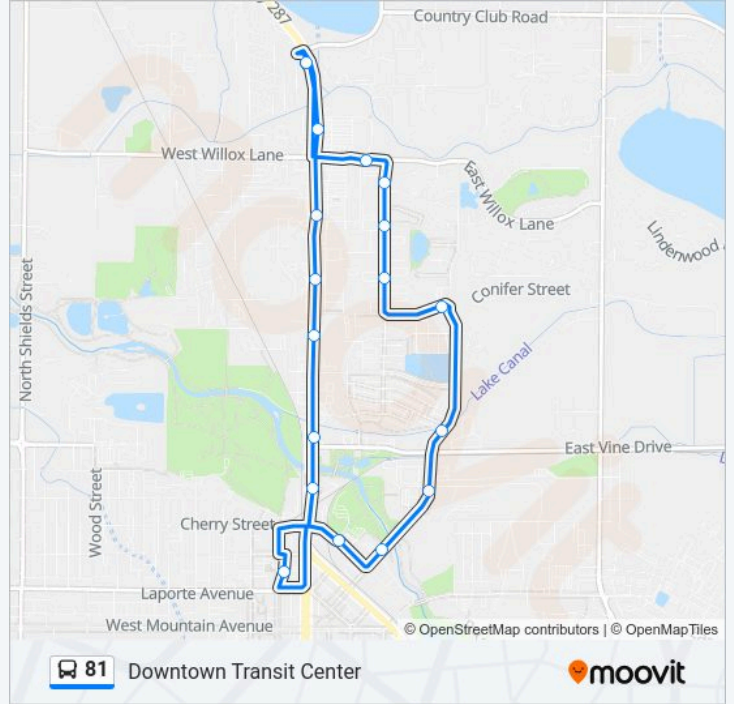

### Downtown Transit Center

[Get The App](#)

The 81 bus line Downtown Transit Center has one route. For regular weekdays, their operation hours are:

(1) Downtown Transit Center: 6:37 AM-6:37 PM

Use the Moovit App to find the closest 81 bus station near you and find out when is the next 81 bus arriving.

#### Direction: Downtown Transit Center

18 stops

[VIEW LINE SCHEDULE](#)

Downtown Transit Center  
College & Poudre River Trail  
College & Vine  
College & Conifer  
College & Conifer (N Of)  
College & Bristlecone  
College & Willox  
Poudre Valley Mobile Home Park  
Willox & Blue Spruce  
Blue Spruce & Butch Cassidy  
Blue Spruce & Bristlecone  
Blue Spruce & Conifer  
Conifer & Redwood  
Redwood & Cajetan  
Linden & Linden Center  
Linden & Willow  
Willow & College  
Downtown Transit Center

#### 81 bus Time Schedule

Downtown Transit Center Route Timetable:

Monday	6:37 AM-6:37 PM
Tuesday	6:37 AM-6:37 PM
Wednesday	6:37 AM-6:37 PM
Thursday	6:37 AM-6:37 PM
Friday	6:37 AM-6:37 PM
Saturday	Not Operational
Sunday	Not Operational

#### 81 bus Info

**Direction:** Downtown Transit Center

**Stops:** 18

**Trip Duration:** 20 min

**Line Summary:**

81 bus time schedules and route maps are available in an offline PDF at [moovitapp.com](https://moovitapp.com). Use the Moovit App to see live bus times, train schedule or subway schedule, and step-by-step directions for all public transit in Denver - Boulder, CO.