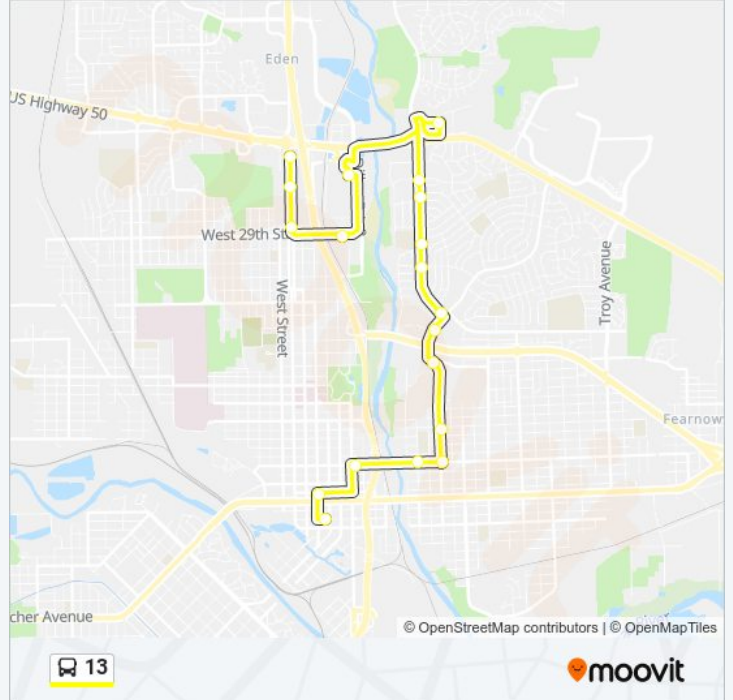

Applebee'S (Restaurant District)

13 bus time schedules and route maps are available in an offline PDF at moovitapp.com. Use the Moovit App to see live bus times, train schedule or subway schedule, and step-by-step directions for all public transit in Denver - Boulder, CO.

© 2024 Moovit - All Rights Reserved