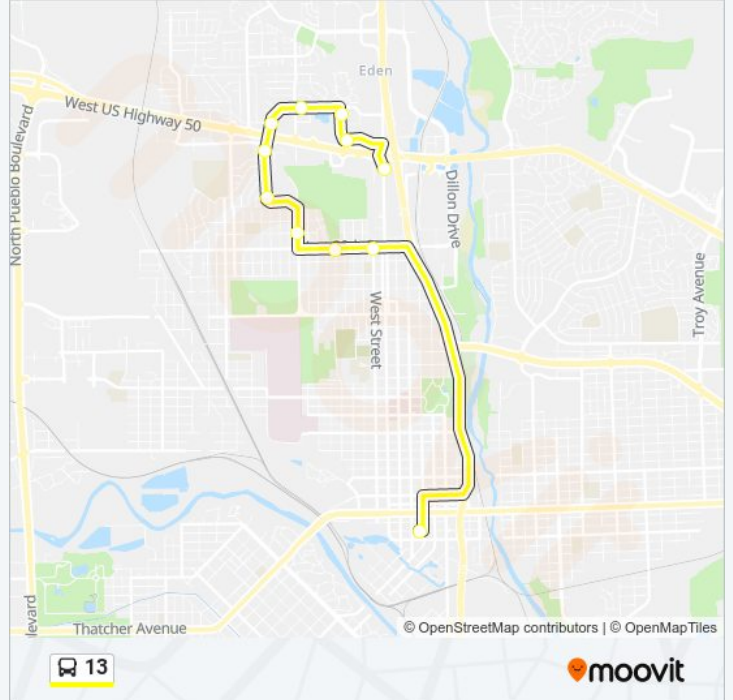

**Direction:**

11 stops

[VIEW LINE SCHEDULE](#)

Applebee'S (Restaurant District)

Patty Ln - Market Plaza

Club Manor - Fortino Post Office

Fortino - Outlook

Fortino Blvd - Valley Dr

Morris Ave - Lynda Ln

32nd St - Morris (St Pius)

30th St - High St

29th St -5th Ave

29th St - West St

Transit Center (Court St)

**13 bus Time Schedule**

Route Timetable:

**Stops:** 11

**Trip Duration:** 25 min

**Line Summary:**

**Direction:**

19 stops

[VIEW LINE SCHEDULE](#)

- Transit Center (Court St)
- Grand - 5th
- 8th - Santa Fe
- 8th - Fountain
- 8th - Hudson To Downtown
- Hudson - 12th
- Hudson - Ruppel
- Bonforte - Hunter
- Jerry Murphy - Bonforte Barkman Library
- Jerry Murphy - Horseshoe
- Jerry Murphy - Chinook
- Jerry Murphy - Glenmore
- Jerry Murphy - Bonnymede
- Jerry Murphy - Desert Flower Big Lots
- Pueblo Mall at Dillards Eastside
- 29th St - Hart Rd
- Elizabeth St - 30th St
- Chipotle

**13 bus Info**

**Direction:**

**Stops:** 19

**Trip Duration:** 30 min

**Line Summary:**