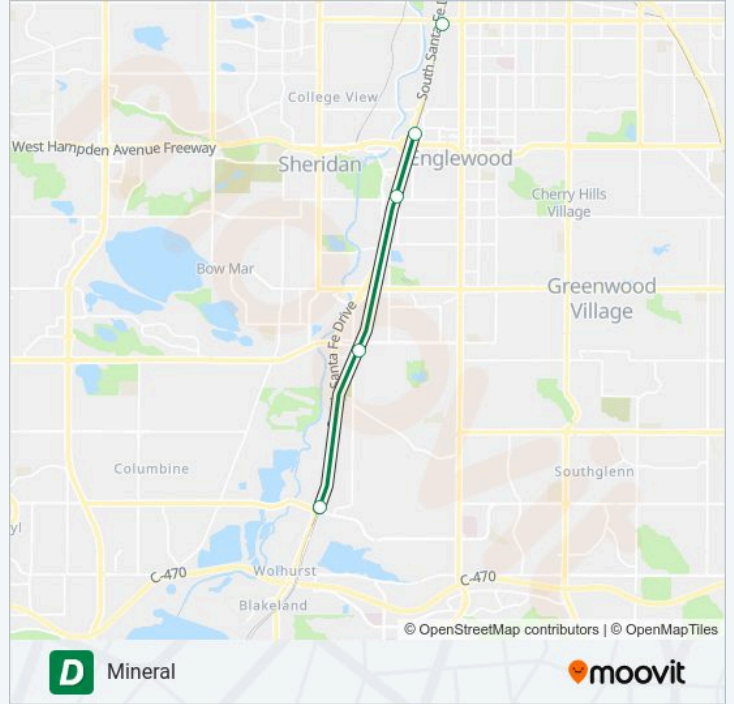

Use the Moovit App to find the closest D light rail station near you and find out when is the next D light rail arriving.

Direction: 18th & California

12 stops

[VIEW LINE SCHEDULE](#)

Littleton / Mineral Ave Station

Littleton / Downtown Station

Oxford-City Of Sheridan Station

Englewood Station

Evans Station

I-25 / Broadway Station

Alameda Station

10th / Osage Station

Colfax at Auraria Station

Englewood Station

Oxford-City Of Sheridan Station

Littleton / Downtown Station

Littleton / Mineral Ave Station

D light rail Time Schedule

Mineral Route Timetable:

Sunday	12:18 AM - 11:48 PM
Monday	4:46 AM - 11:56 PM
Tuesday	4:46 AM - 11:56 PM
Wednesday	4:46 AM - 11:56 PM
Thursday	4:50 AM - 11:48 PM
Friday	4:46 AM - 11:56 PM
Saturday	12:26 AM - 11:48 PM

D light rail Info

Direction: Mineral

Stops: 12

Trip Duration: 38 min

Line Summary:

D light rail time schedules and route maps are available in an offline PDF at moovitapp.com. Use the Moovit App to see live bus times, train schedule or subway schedule, and step-by-step directions for all public transit in Denver - Boulder, CO.