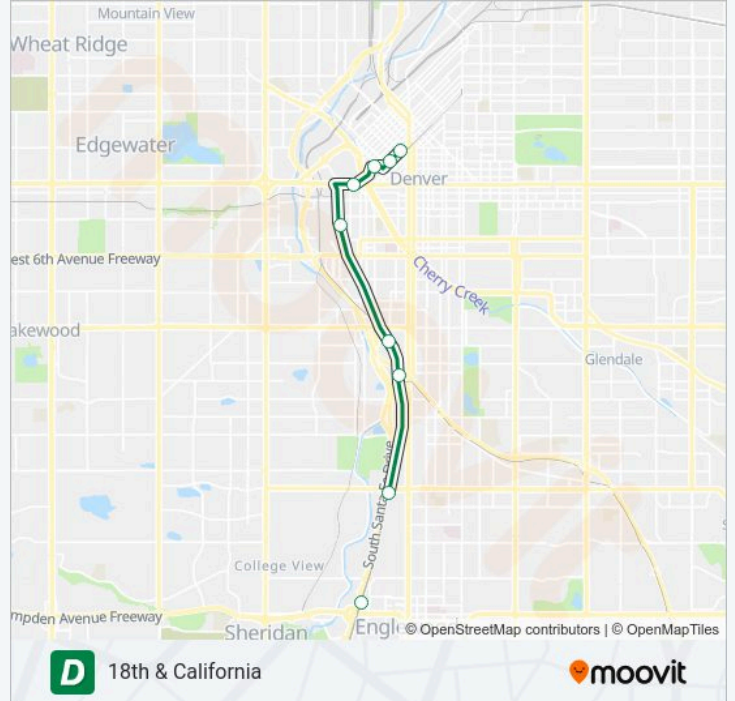

Use the Moovit App to find the closest D light rail station near you and find out when is the next D light rail arriving.

Direction: 18th & California

12 stops

[VIEW LINE SCHEDULE](#)

Littleton / Mineral Ave Station

Littleton / Downtown Station

Oxford-City Of Sheridan Station

Englewood Station

Evans Station

I-25 / Broadway Station

Alameda Station

10th / Osage Station

Colfax at Auraria Station

D light rail Info

Direction: 18th & California

Stops: 12

Trip Duration: 41 min

Line Summary:

Direction: Mineral

12 stops

[VIEW LINE SCHEDULE](#)

Englewood Station

Oxford-City Of Sheridan Station

Littleton / Downtown Station

Littleton / Mineral Ave Station

D light rail Time Schedule

Mineral Route Timetable:

Sunday	12:18 AM - 11:48 PM
Monday	4:46 AM - 11:56 PM
Tuesday	4:46 AM - 11:56 PM
Wednesday	4:46 AM - 11:56 PM
Thursday	4:50 AM - 11:48 PM
Friday	4:46 AM - 11:56 PM
Saturday	12:26 AM - 11:48 PM