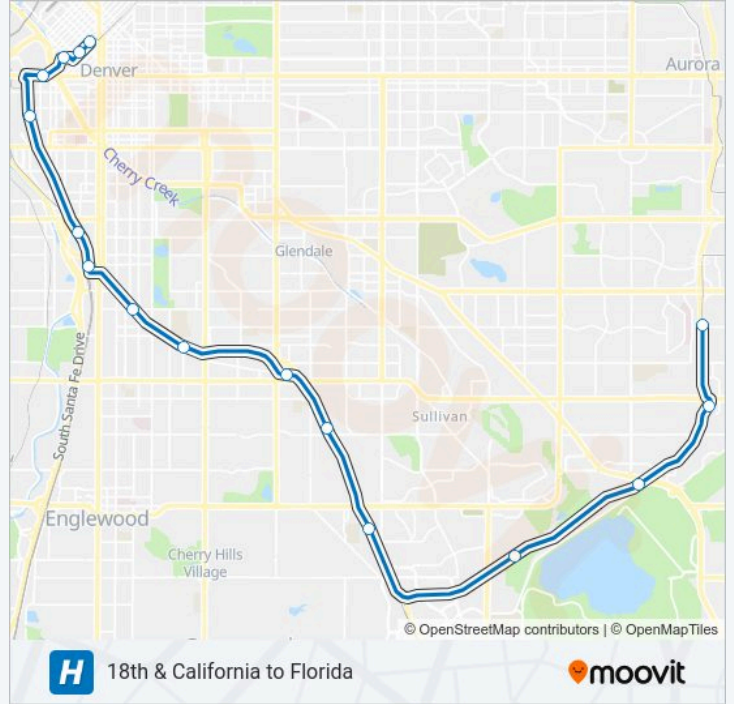

Alameda Station

I-25 / Broadway Station

Evans Station

Louisiana & Pearl Station

University Of Denver Station

Colorado Station

Yale Station

Southmoor Station

Yale Station

Colorado Station

University Of Denver Station

Louisiana & Pearl Station

I-25 / Broadway Station

Alameda Station

10th / Osage Station

Colfax at Auraria Station

## H light rail Time Schedule

18th & California Route Timetable:

Monday	4:40 AM-11:10 PM
Tuesday	4:40 AM-11:10 PM
Wednesday	4:40 AM-11:10 PM
Thursday	4:40 AM-11:10 PM
Friday	4:40 AM-12:40 AM
Saturday	4:42 AM-12:12 AM
Sunday	4:42 AM-11:42 PM

## H light rail Info

**Direction:** 18th & California

**Stops:** 16

**Trip Duration:** 46 min

**Line Summary:**

H light rail time schedules and route maps are available in an offline PDF at [moovitapp.com](https://moovitapp.com). Use the Moovit App to see live bus times, train schedule or subway schedule, and step-by-step directions for all public transit in Denver - Boulder, CO.