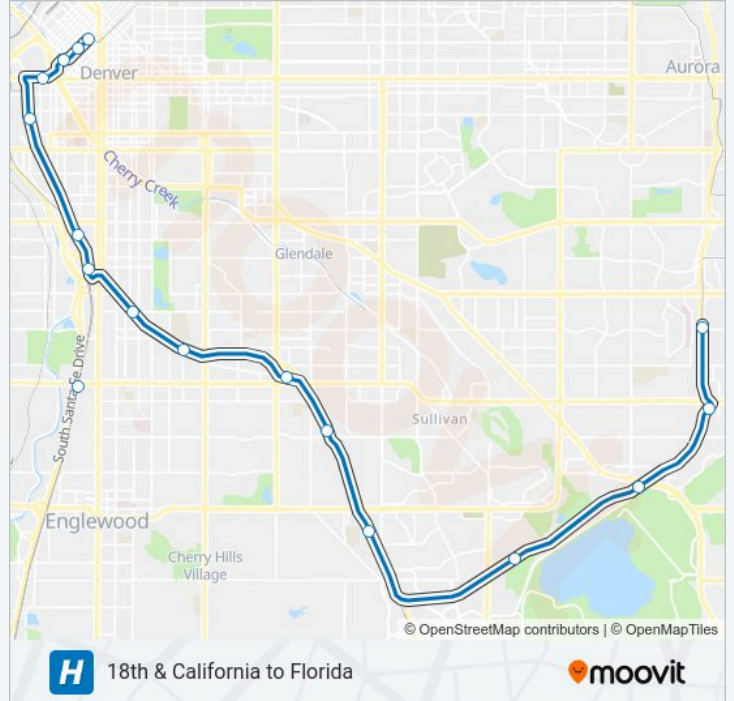

Alameda Station

I-25 / Broadway Station

Evans Station

Louisiana & Pearl Station

University Of Denver Station

Colorado Station

Yale Station

Southmoor Station

Dayton Station

Nine Mile Station

Iliff Station

Florida Station

### H light rail Info

**Direction:** Florida

**Stops:** 17

**Trip Duration:** 45 min

**Line Summary:**

Yale Station

Colorado Station

University Of Denver Station

Louisiana & Pearl Station

I-25 / Broadway Station

Alameda Station

10th / Osage Station

Colfax at Auraria Station