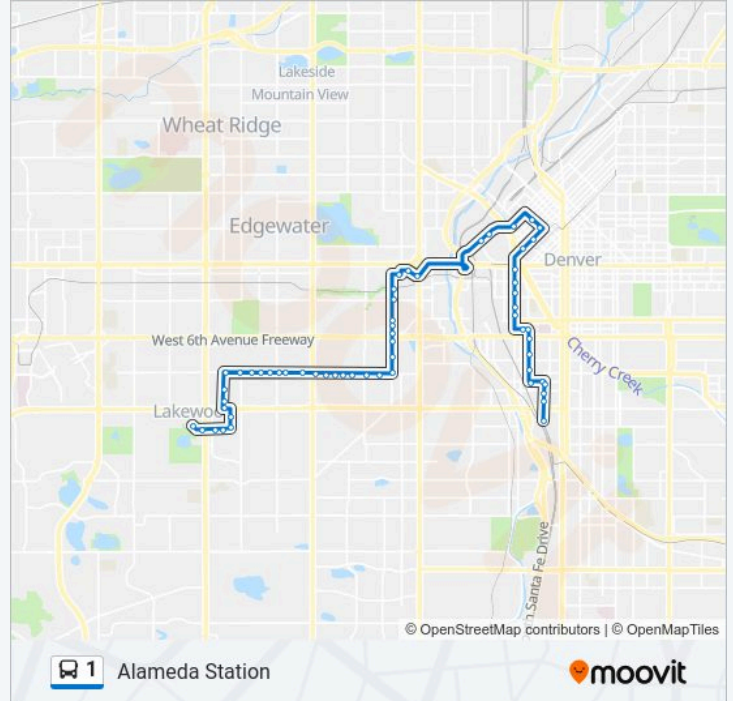

W 1st Ave & Stuart St

W 1st Ave & Perry St

W 1st Ave & Meade St

Knox Ct & W 1st Ave

Knox Ct & W 3rd Ave

Knox Ct & W 5th Ave

Knox Ct & W 6th Ave

Knox Ct & 7th Ave

Knox Ct & W 8th Ave

Knox Ct & W 10th Ave

Knox Ct & W 12th Ave

W 14th Ave & Java Ct

W 14th Ave & Irving St

Decatur / Federal Station Gate G

Auraria Pkwy & 7th St

Auraria Pkwy & 9th St

Market St & 14th St

17th St & Lawrence St

17th St & Curtis St [Z Stop]

Champa St & 15th St

Champa St & 13th St

Kalamath St & W Colfax Ave

Kalamath St & W 13th Ave

Kalamath St & W 12th Ave

Kalamath St & W 10th Ave

Kalamath St & W 9th Ave

W 7th Ave & Inca St

W 7th Ave & Galapago St

Galapago St & W 6th Ave

Galapago St & W 4th Ave

Galapago St & W 2nd Ave

W Ellsworth Ave & S Galapago St