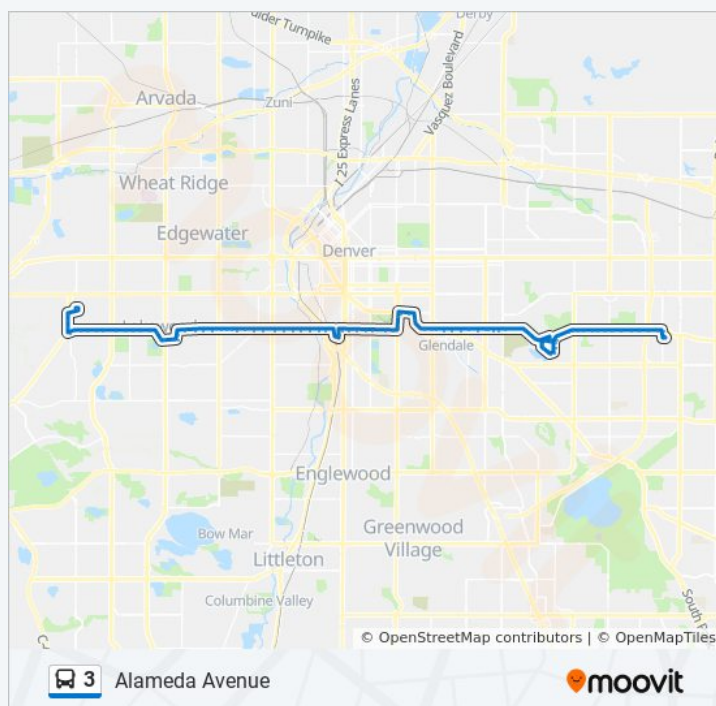

3 bus Info

Direction: Aurora Metro Cntr Via Alameda
Stops: 97

W Alameda Ave & S Moore St

W Alameda Ave & S Kipling St

W Alameda Ave & S Hoyt St

W Alameda Ave & S Garrison St

W Alameda Ave & S Estes St

W Alameda Ave & S Carr St

W Alameda Ave & S Lipan St

W Alameda Ave & S Kalamath St

Alameda Station Gate D

S Bannock St & W Dakota Ave

Trip Duration: 95 min

Line Summary:

W Alameda Ave & S Broadway

Alameda Ave & S Sherman St

Alameda Ave & S Pearl St

Alameda Ave & S Emerson St

Alameda Ave & S Downing St

Alameda Ave & S Williams St

Alameda Ave & S Vine St

S University Blvd & Alameda Ave

University Blvd & Cherry Creek North Dr

1st Ave & University Blvd

1st Ave & Fillmore Plaza

S Steele St & Ellsworth Ave

Alameda Ave & S Monroe St

Alameda Ave & S Harrison St

Alameda Ave & S Colorado Blvd

Alameda Ave & Leetsdale Dr

Alameda Ave & S Dahlia St

Alameda Ave & S Forest St