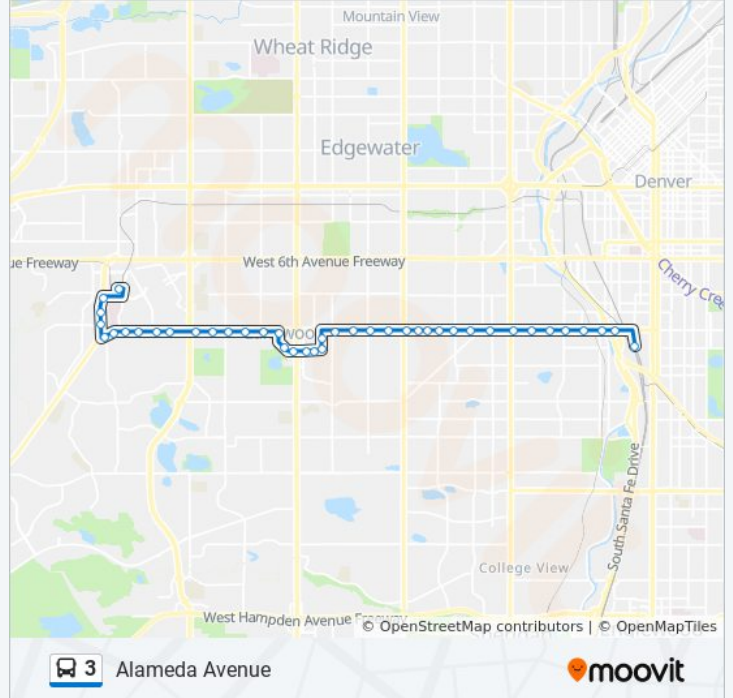

Alameda Avenue

Get The App

The 3 bus line (Alameda Avenue) has 5 routes. For regular weekdays, their operation hours are:
 (1) Alameda Stn: 6:37 AM - 5:31 PM(2) Aurora Metro Cntr Via Alameda: 6:10 AM - 9:15 PM(3) Federal Center: 12:18 AM - 10:58 PM(4) Lakewood Commons: 7:48 PM - 8:38 PM(5) Lincoln St: 12:12 AM - 11:28 PM
 Use the Moovit App to find the closest 3 bus station near you and find out when is the next 3 bus arriving.

3 bus Info
Direction: Alameda Stn
Stops: 41
Trip Duration: 45 min
Line Summary:

S Saulsbury St & W Alaska Dr
 W Alameda Ave & S Pierce St
 W Alameda Ave & S Lamar St
 W Alameda Ave & S Harlan St
 W Alameda Ave & S Depew St
 W Alameda Ave & S Sheridan Blvd
 W Alameda Ave & S Xavier St
 W Alameda Ave & S Utica St
 W Alameda Ave & S Stuart St
 W Alameda Ave & S Quitman St
 W Alameda Ave & S Meade St
 W Alameda Ave & S Knox Ct
 W Alameda Ave & S Federal Blvd
 W Alameda Ave & S Clay St
 W Alameda Ave & S Yuma St
 W Alameda Ave & S Tejon St
 W Alameda Ave & S Pecos St
 W Alameda Ave & S Lipan St
 W Alameda Ave & S Kalamath St
 Alameda Station Gate D

Direction: Aurora Metro Cntr Via Alameda

97 stops

[VIEW LINE SCHEDULE](#)

Federal Center Station Gate N
 Union Blvd & W 2nd Pl
 Union Blvd & W Ellsworth Ave
 S Union Blvd & W Cedar Dr
 W Alameda Ave & S Union Blvd
 W Alameda Ave & S Swadley St
 W Alameda Ave & S Robb Way
 W Alameda Ave & S Pierson St
 W Alameda Ave & S Oak St

3 bus Info

Direction: Aurora Metro Cntr Via Alameda
Stops: 97

W Alameda Ave & S Moore St

W Alameda Ave & S Kipling St

W Alameda Ave & S Hoyt St

W Alameda Ave & S Garrison St

W Alameda Ave & S Estes St

W Alameda Ave & S Carr St