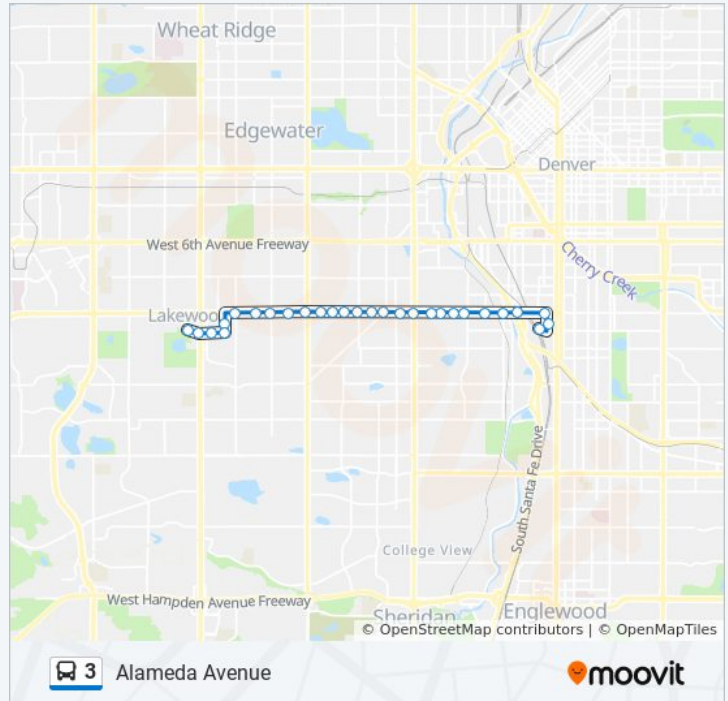

Lakewood Commons Route Timetable:

Sunday	7:38 PM - 8:38 PM
Monday	7:48 PM - 8:38 PM
Tuesday	7:48 PM - 8:38 PM
Wednesday	7:48 PM - 8:38 PM
Thursday	7:48 PM - 8:38 PM
Friday	7:48 PM - 8:38 PM
Saturday	7:38 PM - 8:38 PM

3 bus Info

Direction: Lakewood Commons

Stops: 28

Trip Duration: 24 min

Line Summary:

Direction: Lincoln St

44 stops

[VIEW LINE SCHEDULE](#)