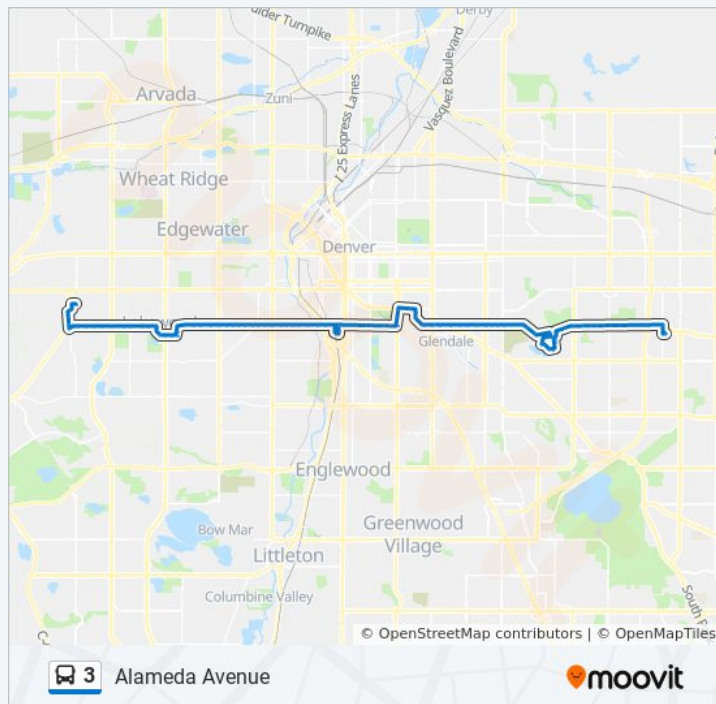

Alameda Ave & S Colorado Blvd Nearside

Alameda Ave & S Colorado Blvd Farside

Alameda Ave & S Monroe St

3 bus Info

Direction: Federal Center

Stops: 97

Trip Duration: 50 min

Line Summary:

Steele St & Ellsworth Ave

1st Ave & Fillmore Plaza

University Blvd & 1st Ave

S University Blvd & Alameda Ave

Alameda Ave & S Vine St

Alameda Ave & S Williams St

Alameda Ave & S Downing St

Alameda Ave & S Emerson St