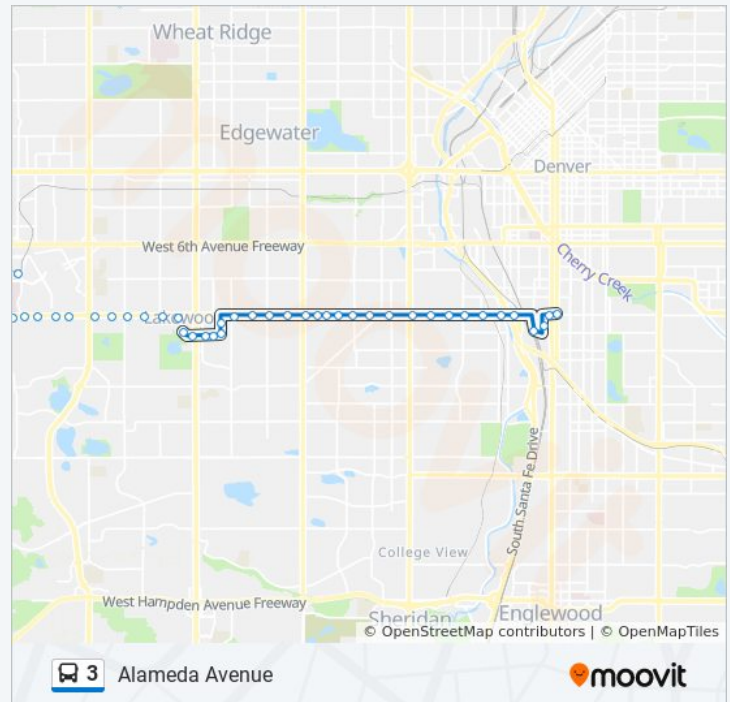

W Alameda Ave & S Lipan St

3 bus Info

Direction: Lincoln St

Stops: 44

Trip Duration: 41 min

Line Summary:

W Alameda Ave & S Kalamath St

Alameda Station Gate D

S Bannock St & W Dakota Ave

W Alameda Ave & S Broadway

S Lincoln St & Alameda Ave

3 bus time schedules and route maps are available in an offline PDF at moovitapp.com. Use the [Moovit App](#) to see live bus times, train schedule or subway schedule, and step-by-step directions for all public transit in Denver - Boulder, CO.