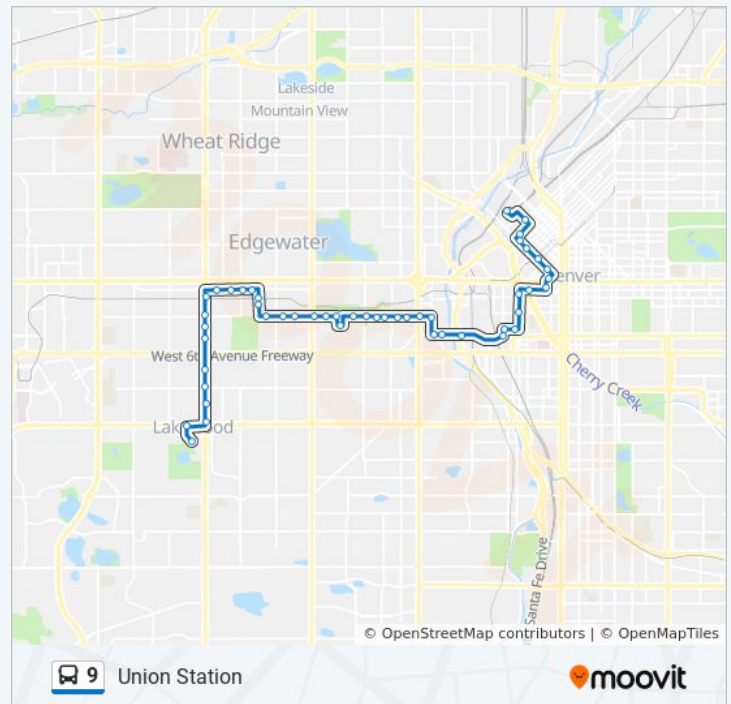

**Direction: Union Station**

49 stops

**9 bus Time Schedule**

Union Station Route Timetable:

- S Allison Pkwy & W Virginia Ave Gate A
- S Allison Pkwy & W Alameda Ave
- S Wadsworth Blvd & W Alameda Ave
- S Wadsworth Blvd & W Bayaud Ave
- Wadsworth Blvd & W 1st Ave
- Wadsworth Blvd & W 4th Ave
- Wadsworth Blvd & Highland Dr
- Wadsworth Blvd & W 9th Ave
- Wadsworth Blvd & W 10th Ave
- Wadsworth Blvd & W 13th Ave
- W 14th Ave & Vance St
- W 14th Ave & Reed St
- W 14th Ave & Pierce St
- W 14th Ave & Newland St
- Lamar St & W 13th Ave
- Lamar St & W 11th Ave
- W 10th Ave & Kendall St
- W 10th Ave & Gray St
- W 10th Ave & Depew St
- W 10th Ave & Sheridan Blvd
- W 10th Ave & Wolff St
- W 10th Ave & Winona Ct
- W 9th Ave & Vrain St
- W 10th Ave & Stuart St
- W 10th Ave & Perry St
- W 10th Ave & Meade St
- W 10th Ave & King St
- W 10th Ave & Julian St
- W 10th Ave & Hooker St
- W 10th Ave & Federal Blvd
- Decatur St & W 10th Ave
- W 8th Ave & Decatur St

Sunday	9:00 AM - 6:01 PM
Monday	6:02 AM - 7:01 PM
Tuesday	6:02 AM - 7:01 PM
Wednesday	6:02 AM - 7:01 PM
Thursday	6:02 AM - 7:01 PM
Friday	6:02 AM - 7:01 PM
Saturday	7:03 AM - 6:59 PM

**9 bus Info**

**Direction:** Union Station

**Stops:** 49

**Trip Duration:** 51 min

**Line Summary:**

W 8th Ave & Bryant St

W 8th Ave & Wyandot St

Mariposa St & W 8th Ave

W 9th Ave & Mariposa St

W 9th Ave & Kalamath St