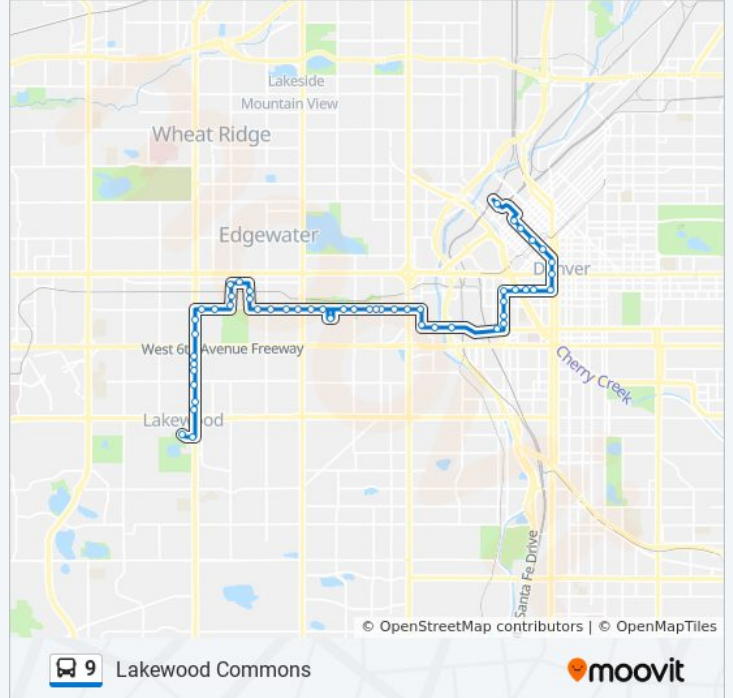

### 9 bus Info

**Direction:** Lakewood Commons

**Stops:** 52

**Trip Duration:** 49 min

**Line Summary:**

- W 10th Ave & Knox Ct
- W 10th Ave & King St
- W 10th Ave & Meade St
- W 10th Ave & Perry St
- W 10th Ave & Raleigh St
- W 9th Ave & Vrain St
- W 10th Ave & Winona Ct
- W 10th Ave & Xavier St
- W 10th Ave & Sheridan Blvd
- W 10th Ave & Depew St
- W 10th Ave & Gray St
- W 10th Ave & Jay St
- Lamar St & W 11th Ave
- Lamar St & W 13th Ave
- W 14th Ave & Newland St
- Pierce St & W 14th Ave
- Pierce St & W 13th Ave
- Pierce St & W 11th Ave
- W 10th Ave & Teller St
- W 10th Ave & Upham Ct
- Wadsworth Blvd & W 9th Ave
- Wadsworth Blvd & Highland Dr
- Wadsworth Blvd & W 5th Ave
- Wadsworth Blvd & W 4th Ave
- Wadsworth Blvd & W 2nd Ave
- Wadsworth Blvd & W 1st Ave
- S Wadsworth Blvd & W Bayaud Ave
- S Wadsworth Blvd & W Byers Pl
- W Virginia Ave & S Wadsworth Blvd
- S Allison Pkwy & W Virginia Ave Gate A

**Direction: Union Station**

49 stops

**9 bus Time Schedule**

Union Station Route Timetable:

- S Allison Pkwy & W Virginia Ave Gate A
- S Allison Pkwy & W Alameda Ave
- S Wadsworth Blvd & W Alameda Ave
- S Wadsworth Blvd & W Bayaud Ave
- Wadsworth Blvd & W 1st Ave
- Wadsworth Blvd & W 4th Ave
- Wadsworth Blvd & Highland Dr
- Wadsworth Blvd & W 9th Ave
- Wadsworth Blvd & W 10th Ave
- Wadsworth Blvd & W 13th Ave
- W 14th Ave & Vance St
- W 14th Ave & Reed St
- W 14th Ave & Pierce St
- W 14th Ave & Newland St
- Lamar St & W 13th Ave
- Lamar St & W 11th Ave
- W 10th Ave & Kendall St
- W 10th Ave & Gray St
- W 10th Ave & Depew St
- W 10th Ave & Sheridan Blvd
- W 10th Ave & Wolff St
- W 10th Ave & Winona Ct
- W 9th Ave & Vrain St
- W 10th Ave & Stuart St
- W 10th Ave & Perry St
- W 10th Ave & Meade St
- W 10th Ave & King St
- W 10th Ave & Julian St
- W 10th Ave & Hooker St
- W 10th Ave & Federal Blvd
- Decatur St & W 10th Ave
- W 8th Ave & Decatur St