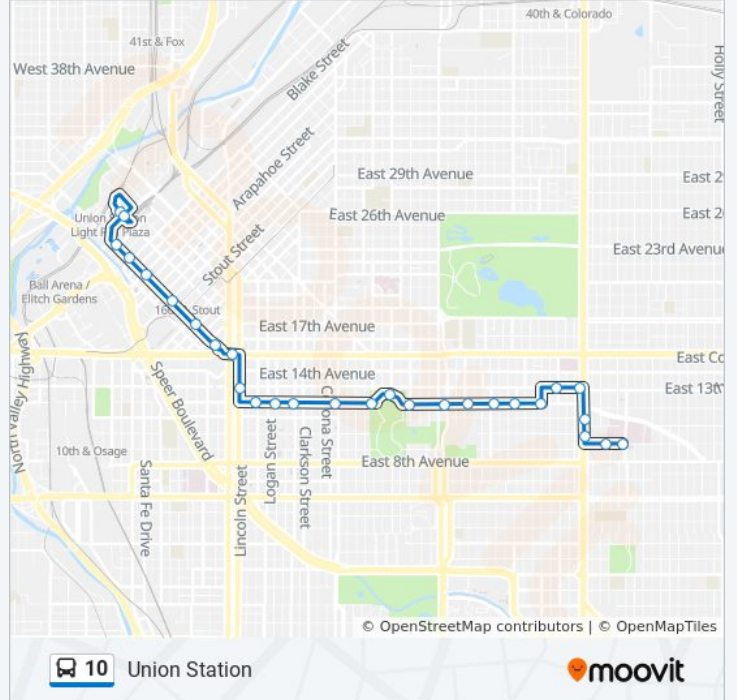

10 bus Info

Direction: Downtown

Stops: 27

Trip Duration: 29 min

Line Summary:

15th St & Glenarm Pl [Y Stop]

15th St & Stout St [Y Stop]

15th St & Larimer St

15th St & Blake St

15th St & Wynkoop St

Wewatta St & 17th St

Direction: Union Station

61 stops

[VIEW LINE SCHEDULE](#)

Colfax Ave & Billings St

Colfax Station

10 bus Info

Direction: Union Station

Stops: 61

Trip Duration: 54 min

Line Summary:

- 11th Ave & Yosemite St
- 11th Ave & Xanthia St
- 11th Ave & Uinta Way
- 11th Ave & Spruce Ct
- 11th Ave & Rosemary St
- 11th Ave & Quebec St
- 11th Ave & Oneida St
- 11th Ave & Niagara St
- 10th Ave & Monaco Pkwy
- 10th Ave & Leyden St
- Jersey St & 10th Ave
- 5700 Block 9th Ave
- 9th Ave & Grape St
- 9th Ave & Fairfax St
- 9th Ave & Dahlia St
- 9th Ave & Clermont St
- 4200 Block 9th Ave
- Colorado Blvd & 9th Ave
- Colorado Blvd & 11th Ave
- 13th Ave & Colorado Blvd
- 13th Ave & Garfield St
- 12th Ave & Madison St
- 12th Ave & Steele St
- 12th Ave & Fillmore St
- 12th Ave & Elizabeth St
- 12th Ave & Josephine St
- 12th Ave & Race St
- 12th Ave & Gilpin St
- 12th Ave & Humboldt St
- 12th Ave & Downing St
- 12th Ave & Washington St
- 12th Ave & Pennsylvania St
- 12th Ave & Grant St

Lincoln St & 13th Ave

Colfax Ave & Broadway

15th St & Cleveland Pl

15th St & Glenarm Pl [Y Stop]

15th St & Stout St [Y Stop]

15th St & Larimer St

15th St & Blake St

15th St & Wynkoop St