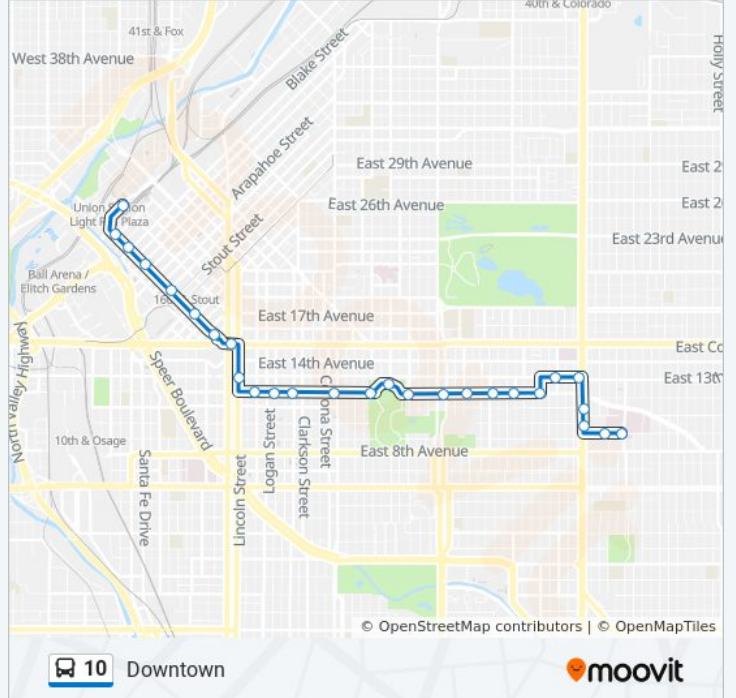

17th St & Glenarm [Y Stop]

Broadway & Cleveland Pl

Broadway & W Colfax Ave

12th Ave & Broadway

12th Ave & Grant St

12th Ave & Pennsylvania St

12th Ave & Washington St

12th Ave & Corona St

10 bus Info

Direction: Downtown

Stops: 27

Trip Duration: 29 min

Line Summary:

15th St & Glenarm Pl [Y Stop]

15th St & Stout St [Y Stop]

15th St & Larimer St

15th St & Blake St

15th St & Wynkoop St

Wewatta St & 17th St

Direction: Union Station

61 stops

[VIEW LINE SCHEDULE](#)

Colfax Ave & Billings St

Colfax Station