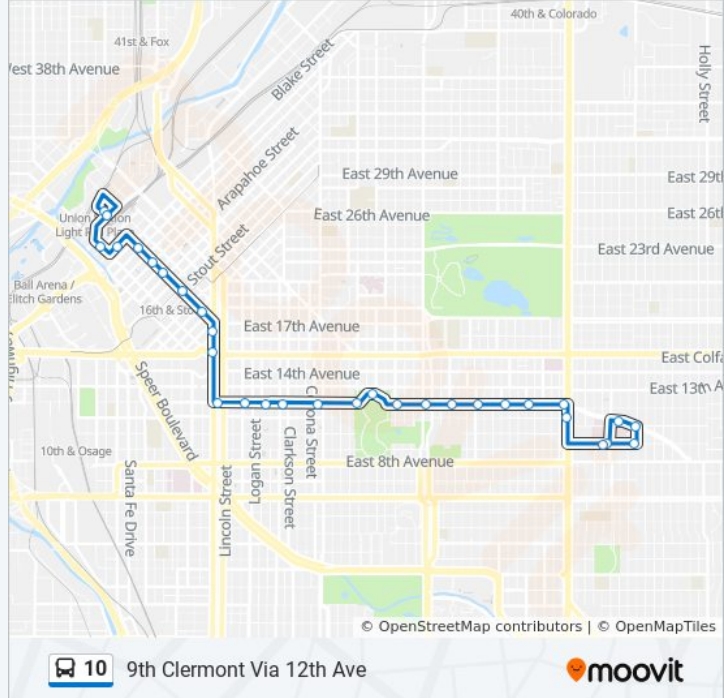

10 bus Info
Direction: 9th Clermont Via 12th Ave
Stops: 31
Trip Duration: 36 min
Line Summary:

12th Ave & Fillmore St

12th Ave & Steele St

12th Ave & Madison St

12th Ave & Harrison St

Colorado Blvd & 11th Ave

9th Ave & Clermont St

Hale Pkwy & Clermont St

Hale Pkwy & Dahlia St

9th Ave & Dahlia St

9th Ave & Clermont St

Direction: Colfax & Billings

59 stops

[VIEW LINE SCHEDULE](#)

17th St & Glenarm [Y Stop]

Broadway & Cleveland Pl

Broadway & W Colfax Ave

12th Ave & Broadway

12th Ave & Grant St

12th Ave & Pennsylvania St

12th Ave & Washington St

12th Ave & Corona St

10 bus Info

Direction: Downtown

Stops: 27

Trip Duration: 29 min

Line Summary:

15th St & Glenarm Pl [Y Stop]

15th St & Stout St [Y Stop]

15th St & Larimer St