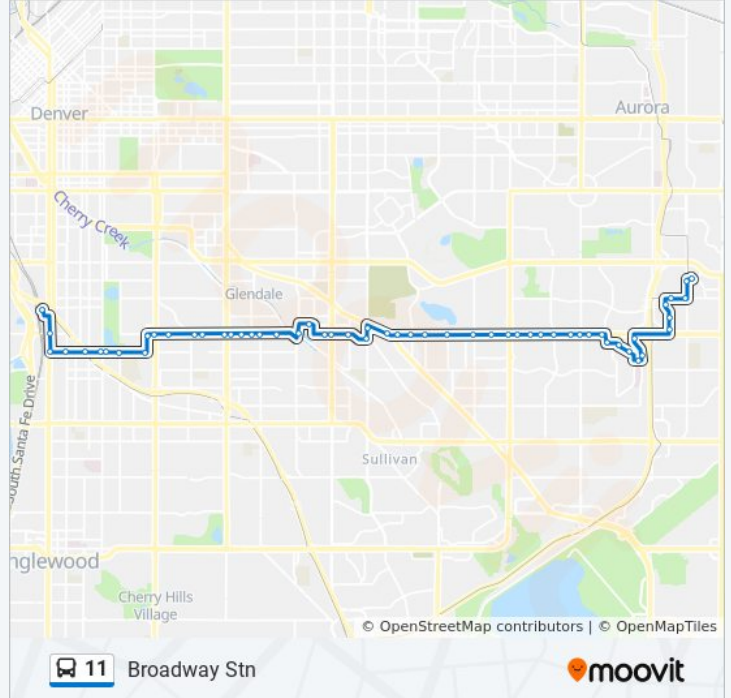

Broadway Stn Route Timetable:

Sunday	5:28 AM - 9:27 PM
Monday	5:00 AM - 10:33 PM
Tuesday	5:00 AM - 10:33 PM
Wednesday	5:00 AM - 10:33 PM
Thursday	5:00 AM - 10:33 PM
Friday	5:00 AM - 10:33 PM
Saturday	5:01 AM - 10:33 PM

11 bus Info

Direction: Broadway Stn

Stops: 56

Trip Duration: 50 min

Line Summary:

Mississippi Ave & S Moline St
Mississippi Ave & S Lansing St
Mississippi Ave & S Kenton Way
Mississippi Ave & S Ironton St
Mississippi Ave & S Havana St
Mississippi Ave & S Fulton St
Mississippi Ave & S Dayton St
Mississippi Ave & S Alton St
Mississippi Ave & S Willow St
Mississippi Ave & S Valentia St
Mississippi Ave & S Tamarac St
S Parker Rd & Mississippi Ave Farside
S Quebec St & Leetsdale Dr
Mississippi Ave & S Quebec St
Mississippi Ave & S Oneida St
Mississippi Ave & S Monaco Pkwy
Mississippi Ave & S Leyden St
Tennessee Ave & S Jersey St
S Holly St & Cherry Crk S Dr
5100 Block Mississippi Ave
Mississippi Ave & S Dahlia St
Mississippi Ave & S Cherry St
Mississippi Ave & S Birch St
Mississippi Ave & S Colorado Blvd Nearside
Mississippi Ave & S Colorado Blvd Farside
Mississippi Ave & S Madison St
Mississippi Ave & S Steele St
Mississippi Ave & S Elizabeth St
Mississippi Ave & S University Blvd
S Gaylord St & Mississippi Ave
Louisiana Ave & S Gaylord St
Louisiana Ave & S Franklin St
Louisiana Ave & S Downing St Nearside

Louisiana Ave & S Downing St Farside

Louisiana / Pearl Station Gate B

Louisiana Ave & S Logan St

S Broadway & Louisiana Ave

S Broadway & Mississippi Ave

I-25 & Broadway Station Gate E2

Direction: Lakewood Commons

95 stops

[VIEW LINE SCHEDULE](#)

Aurora Metro Center Stn Gate J

S Sable Blvd & Centrepoint Dr

Exposition Ave & S Sable Blvd

Exposition Ave & S Blackhawk St

S Blackhawk St & Exposition Ave

800 Block S Blackhawk St