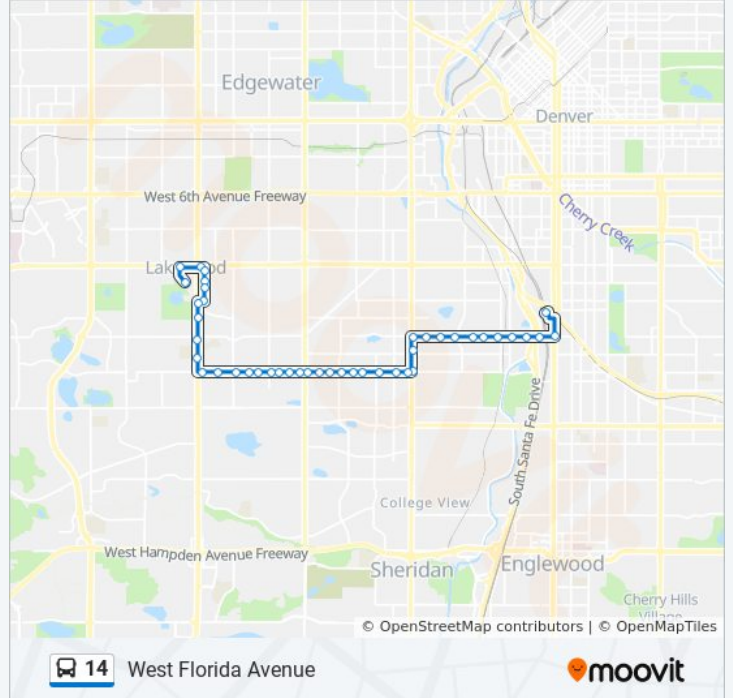

### Direction: I-25 & Broadway Station

43 stops

[VIEW LINE SCHEDULE](#)

- S Allison Pkwy & W Virginia Ave Gate A
- S Allison Pkwy & W Alameda Ave
- W Alameda Ave & S Wadsworth Blvd
- S Vance St & W Alaska Dr
- 400 Block S Vance St
- S Vance St & W Virginia Ave
- W Ohio Ave & S Vance St
- S Wadsworth Blvd & W Ohio Ave
- S Wadsworth Blvd & W Kentucky Ave
- S Wadsworth Blvd & W Mississippi Ave
- S Wadsworth Blvd & W Louisiana Ave
- W Florida Ave & S Wadsworth Blvd
- W Florida Ave & S Upham St
- W Florida Ave & S Pierce St
- W Florida Ave & S Marshall St
- W Florida Ave & S Kendall St
- W Florida Ave & S Harlan St
- W Florida Ave & S Fenton St
- W Florida Ave & S Depew St
- W Florida Ave & S Benton St
- W Florida Ave & S Sheridan Blvd
- W Florida Ave & S Xavier St

### 14 bus Info

**Direction:** I-25 & Broadway Station

**Stops:** 43

**Trip Duration:** 35 min

**Line Summary:**

W Florida Ave & S Winona Way  
 W Florida Ave & S Tennyson St  
 W Florida Ave & S Quitman St  
 W Florida Ave & S Osceola St  
 W Florida Ave & S Lowell Blvd  
 W Florida Ave & S Irving St  
 W Florida Ave & S Federal Blvd  
 S Federal Blvd & W Florida Ave  
 S Federal Blvd & W Louisiana Ave  
 W Mississippi Ave & S Federal Blvd  
 W Mississippi Ave & S Dale Ct  
 W Mississippi Ave & S Bryant St  
 W Mississippi Ave & S Vallejo St  
 W Mississippi Ave & S Raritan St  
 W Mississippi Ave & S Quivas St  
 W Mississippi Ave & S Mariposa St  
 W Mississippi Ave & S Jason St  
 W Mississippi Ave & S Galapago St  
 W Mississippi Ave & S Cherokee St  
 S Broadway & Mississippi Ave  
 I-25 & Broadway Station Gate E1

**Direction: Lakewood Commons**

41 stops

[VIEW LINE SCHEDULE](#)

I-25 & Broadway Station Gate E1  
 S Broadway & W Tennessee Ave  
 W Mississippi Ave & S Broadway  
 W Mississippi Ave & S Galapago St  
 W Mississippi Ave & S Jason St  
 W Mississippi Ave & S Mariposa St  
 W Mississippi Ave & S Quivas St  
 W Mississippi Ave & S Raritan St