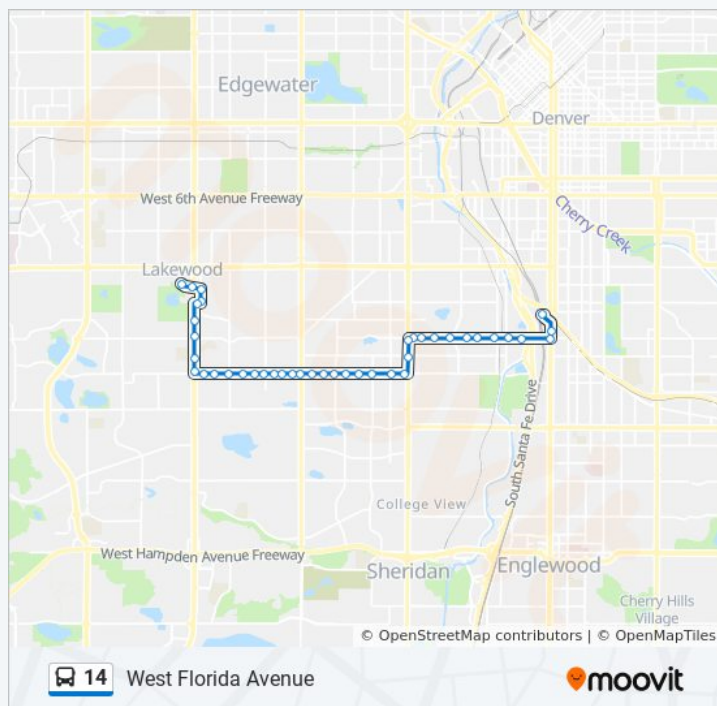

### Direction: I-25 & Broadway Station

43 stops

[VIEW LINE SCHEDULE](#)

- S Allison Pkwy & W Virginia Ave Gate A
- S Allison Pkwy & W Alameda Ave
- W Alameda Ave & S Wadsworth Blvd
- S Vance St & W Alaska Dr
- 400 Block S Vance St
- S Vance St & W Virginia Ave
- W Ohio Ave & S Vance St
- S Wadsworth Blvd & W Ohio Ave
- S Wadsworth Blvd & W Kentucky Ave
- S Wadsworth Blvd & W Mississippi Ave
- S Wadsworth Blvd & W Louisiana Ave
- W Florida Ave & S Wadsworth Blvd
- W Florida Ave & S Upham St
- W Florida Ave & S Pierce St
- W Florida Ave & S Marshall St
- W Florida Ave & S Kendall St
- W Florida Ave & S Harlan St
- W Florida Ave & S Fenton St
- W Florida Ave & S Depew St
- W Florida Ave & S Benton St
- W Florida Ave & S Sheridan Blvd
- W Florida Ave & S Xavier St

### 14 bus Info

**Direction:** I-25 & Broadway Station

**Stops:** 43

**Trip Duration:** 35 min

**Line Summary:**

W Florida Ave & S Winona Way  
 W Florida Ave & S Tennyson St  
 W Florida Ave & S Quitman St  
 W Florida Ave & S Osceola St  
 W Florida Ave & S Lowell Blvd  
 W Florida Ave & S Irving St  
 W Florida Ave & S Federal Blvd  
 S Federal Blvd & W Florida Ave  
 S Federal Blvd & W Louisiana Ave  
 W Mississippi Ave & S Federal Blvd  
 W Mississippi Ave & S Dale Ct  
 W Mississippi Ave & S Bryant St  
 W Mississippi Ave & S Vallejo St  
 W Mississippi Ave & S Raritan St  
 W Mississippi Ave & S Quivas St  
 W Mississippi Ave & S Mariposa St  
 W Mississippi Ave & S Jason St  
 W Mississippi Ave & S Galapago St  
 W Mississippi Ave & S Cherokee St  
 S Broadway & Mississippi Ave  
 I-25 & Broadway Station Gate E1

S Vance St & W Ohio Ave

S Vance St & W Virginia Ave

W Virginia Ave & S Wadsworth Blvd

S Allison Pkwy & W Virginia Ave Gate A

**Direction:** Lakewood Commons

**Stops:** 41

**Trip Duration:** 29 min

**Line Summary:**