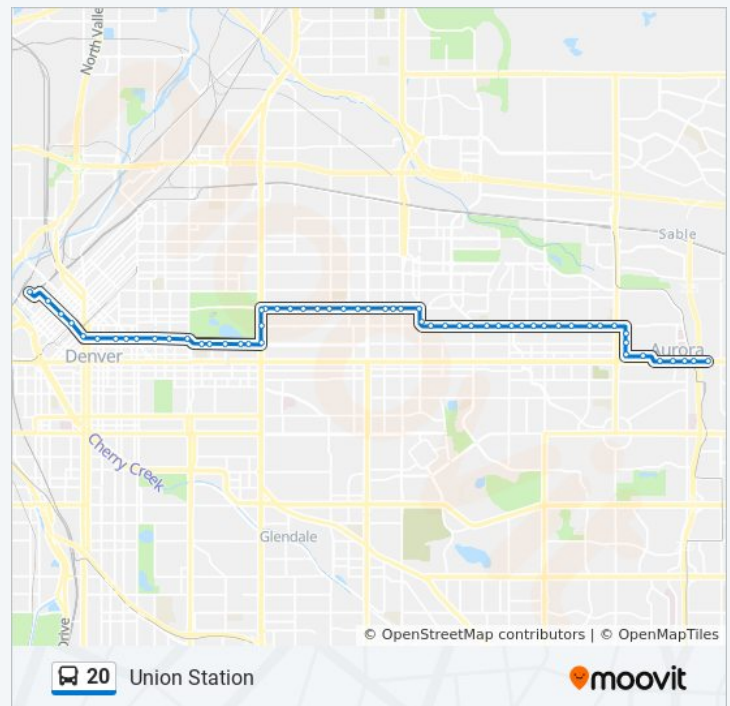

Montview Blvd & Beeler St

Montview Blvd & Yosemite St

Montview Blvd & Willow St

Montview Blvd & Valentia St

Montview Blvd & Trenton St

Syracuse St & Montview Blvd

23rd Ave & Syracuse St

23rd Ave & Quebec St

23rd Ave & Pontiac St

23rd Ave & Oneida St

23rd Ave & Monaco Pkwy

20 bus Time Schedule

Union Station Route Timetable:

Sunday	5:20 AM - 10:06 PM
Monday	5:48 AM - 10:06 PM
Tuesday	5:48 AM - 10:06 PM
Wednesday	5:48 AM - 10:06 PM
Thursday	5:48 AM - 10:06 PM
Friday	5:48 AM - 10:06 PM
Saturday	5:20 AM - 10:06 PM

20 bus Info

Direction: Union Station

Stops: 57

Trip Duration: 48 min

Line Summary:

23rd Ave & Leyden St

23rd Ave & Jasmine St

23rd Ave & Holly St