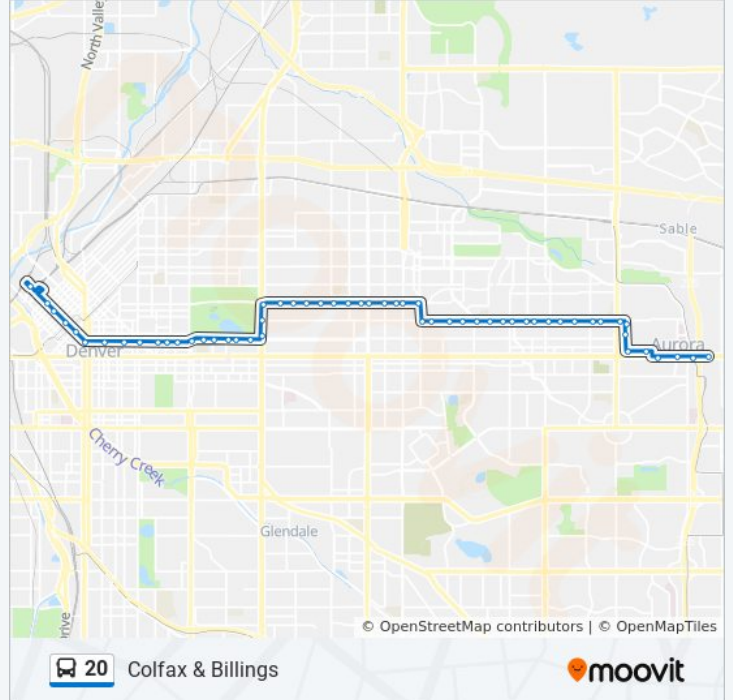

Montview Blvd & Trenton St

Montview Blvd & Valentia St

Montview Blvd & Willow St

Montview Blvd & Yosemite St

Montview Blvd & Beeler St

Montview Blvd & Clinton St

Montview Blvd & Dayton St

Montview Blvd & Florence St

Montview Blvd & Galena St

Montview Blvd & Havana St

Montview Blvd & Jamaica St

Montview Blvd & Kingston St

Montview Blvd & Moline St

Montview Blvd & Nome St

Montview Blvd & Peoria St

Quentin St & 19th Pl

Quentin St & 17th Pl

16th Ave & Quentin St

16th Ave & Aurora Ct

Colfax Ave & Ursula St

Colfax Ave & Xanadu St

Colfax Station

Colfax Ave & Billings St

Direction: Denver West Nrel

Stops: 100

Trip Duration: 85 min

Line Summary:

Montview Blvd & Willow St

Montview Blvd & Valentia St

Montview Blvd & Trenton St

Syracuse St & Montview Blvd

23rd Ave & Syracuse St