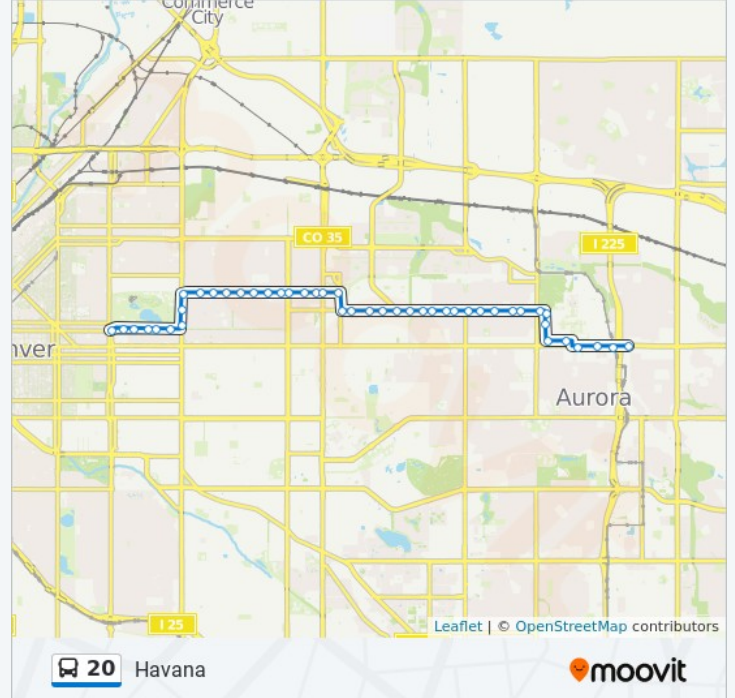

Montview Blvd & Beeler St

Montview Blvd & Clinton St

Montview Blvd & Dayton St

Montview Blvd & Florence St

Montview Blvd & Galena St

Montview Blvd & Havana St

Montview Blvd & Jamaica St

Montview Blvd & Kingston St

Montview Blvd & Moline St

Montview Blvd & Nome St

Montview Blvd & Peoria St

Quentin St & 19th Pl

Quentin St & 17th Pl

16th Ave & Quentin St

16th Ave & Aurora Ct

Colfax Ave & Ursula St

Colfax Ave & Xanadu St

Colfax Station

Colfax Ave & Billings St

Direction: Union Station

57 stops

[VIEW LINE SCHEDULE](#)

Colfax Ave & Billings St

Colfax Station