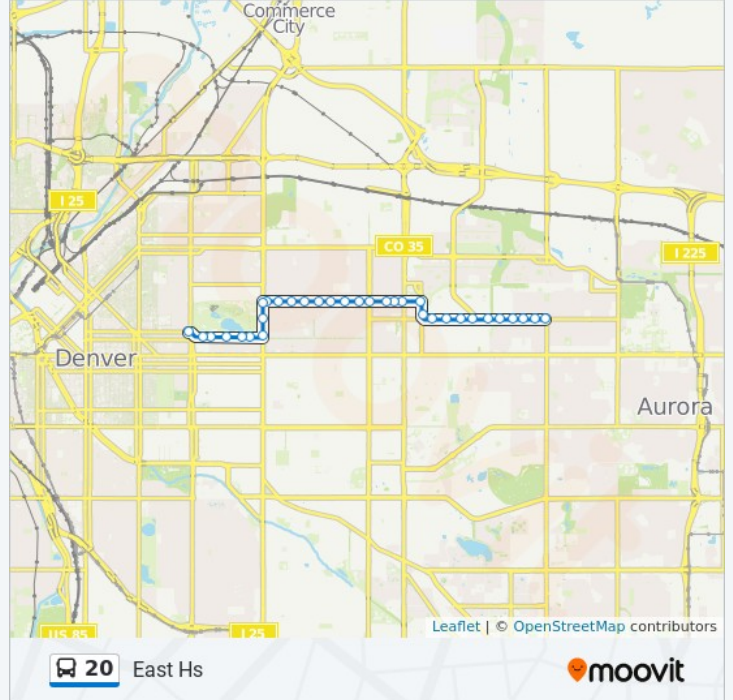

23rd Ave & Syracuse St

23rd Ave & Quebec St

23rd Ave & Pontiac St

23rd Ave & Oneida St

23rd Ave & Monaco Pkwy

20 bus Time Schedule

East Hs Route Timetable:

Sunday	Not Operational
Monday	7:50 AM
Tuesday	7:50 AM
Wednesday	7:50 AM
Thursday	7:50 AM
Friday	7:50 AM
Saturday	Not Operational

20 bus Info

Direction: East Hs

Stops: 32

Trip Duration: 21 min

Line Summary:

23rd Ave & Leyden St
 23rd Ave & Jasmine St
 23rd Ave & Holly St
 23rd Ave & Glencoe St
 23rd Ave & Elm St
 23rd Ave & Dexter St
 23rd Ave & Birch St
 23rd Ave & Albion St
 Colorado Blvd & 23rd Ave
 Colorado Blvd & Montview Blvd
 Colorado Blvd & 17th Ave
 17th Ave & Garfield St
 17th Ave & Madison St
 17th Ave & Steele St
 17th Ave & Fillmore St
 17th Ave & Esplanade
 18th Ave & York St

Direction: Havana

45 stops

[VIEW LINE SCHEDULE](#)

17th Ave & Josephine St
 17th Ave & Esplanade
 17th Ave & Fillmore St
 17th Ave & Steele St
 17th Ave & Cook St
 17th Ave & Garfield St
 Colorado Blvd & 17th Ave
 Colorado Blvd & Montview Blvd
 Colorado Blvd & 23rd Ave
 23rd Ave & Birch St
 23rd Ave & Dexter St
 23rd Ave & Elm St