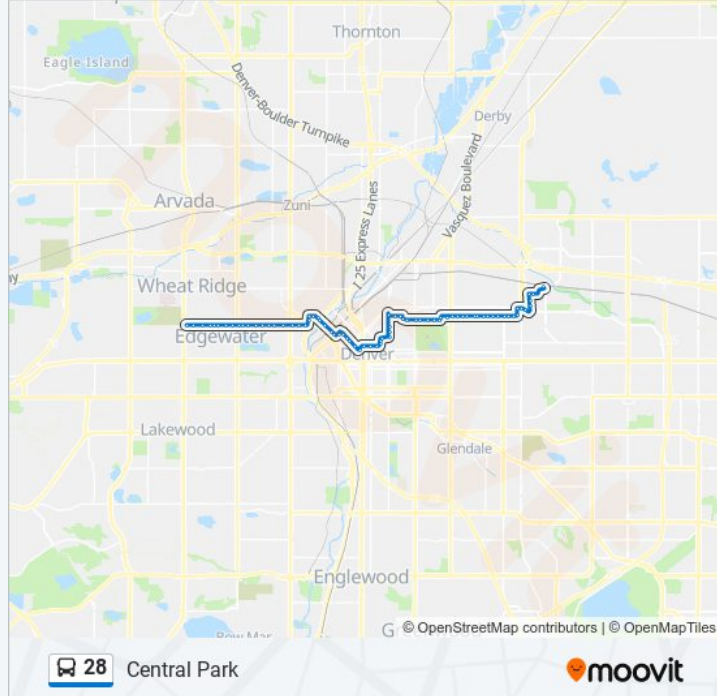

Downing St & 24th Ave

Downing St & 26th Ave

30th & Downing Station

29th Ave & Lafayette St

29th Ave & Franklin St

Williams St & 28th Ave

28th Ave & Race St

28th Ave & York St

28th Ave & Columbine St

28th Ave & Fillmore St

28th Ave & Steele St

28th Ave & Madison St

Madison St & 29th Ave

29th Ave & Jackson St

29th Ave & Colorado Blvd
29th Ave & Bellaire St
29th Ave & Clermont St
29th Ave & Dexter St
29th Ave & Fairfax St
29th Ave & Forest St
29th Ave & Hudson St
29th Ave & Ivanhoe St
29th Ave & Jasmine St
29th Ave & Krameria St
29th Ave & Monaco Pkwy
29th Ave & Niagara St
29th Ave & Oneida St
Pontiac St & 29th Ave
Mlk Blvd & Pontiac St
Mlk Blvd & Poplar St
Mlk Blvd & Quebec St
Syracuse St & 32nd Ave
Syracuse St & 35th Ave
Syracuse St & 36th Ave
36th Ave & Syracuse St
Central Park Train Station

Direction: Downing Station

43 stops

[VIEW LINE SCHEDULE](#)

W 26th Ave & Wadsworth Blvd
W 26th Ave & Teller St
W 26th Ave & Pierce St
W 26th Ave & Lamar St
W 26th Ave & Kendall St
W 26th Ave & Ingalls St
W 26th Ave & Fenton St

W 26th Ave & Benton St

W 26th Ave & Sheridan Blvd

W 26th Ave & Yates St

W 26th Ave & Wolff St

W 26th Ave & Tennyson St

W 26th Ave & Quitman St

W 26th Ave & Newton St

W 26th Ave & Lowell Blvd