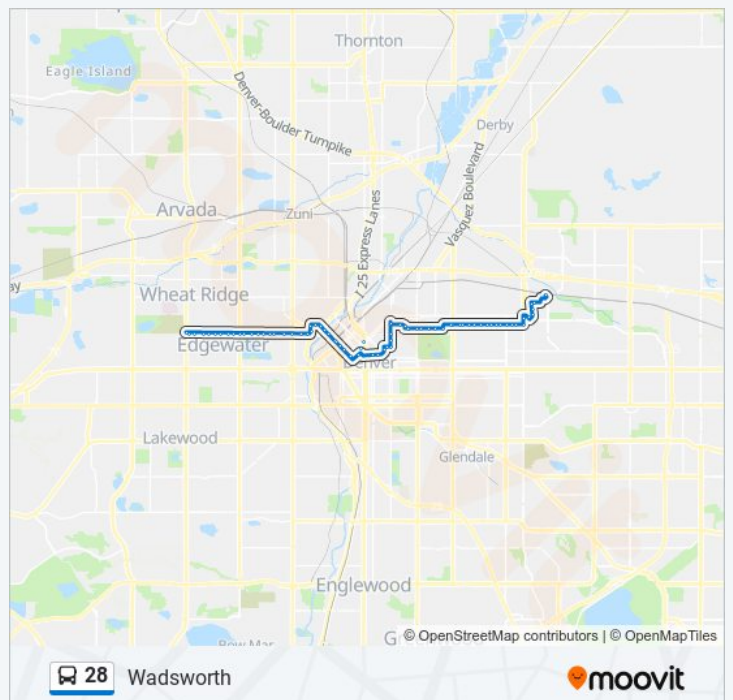

17th St & Stout St [Y Stop]

Direction: Wadsworth

70 stops

[VIEW LINE SCHEDULE](#)

Central Park Train Station

36th Ave & Syracuse St

Syracuse St & 36th Ave

Syracuse St & 35th Ave

29th Ave & Colorado Blvd

29th Ave & Richard Allen Ct

Madison St & 28th Ave

28 bus Time Schedule

Wadsworth Route Timetable:

Sunday	5:56 AM - 10:54 PM
Monday	5:56 AM - 10:54 PM
Tuesday	4:56 AM - 10:54 PM
Wednesday	4:56 AM - 10:54 PM
Thursday	4:56 AM - 10:54 PM
Friday	4:56 AM - 10:54 PM
Saturday	5:56 AM - 10:54 PM

28 bus Info

Direction: Wadsworth

Stops: 70

Trip Duration: 42 min

Line Summary:

28th Ave & Steele St

28th Ave & Fillmore St

28th Ave & Columbine St

28th Ave & York St

28th Ave & Race St

28th Ave & High St

Williams St & 29th Ave

29th Ave & Franklin St

30th & Downing Station

Downing St & 26th Ave

Downing St & 24th Ave