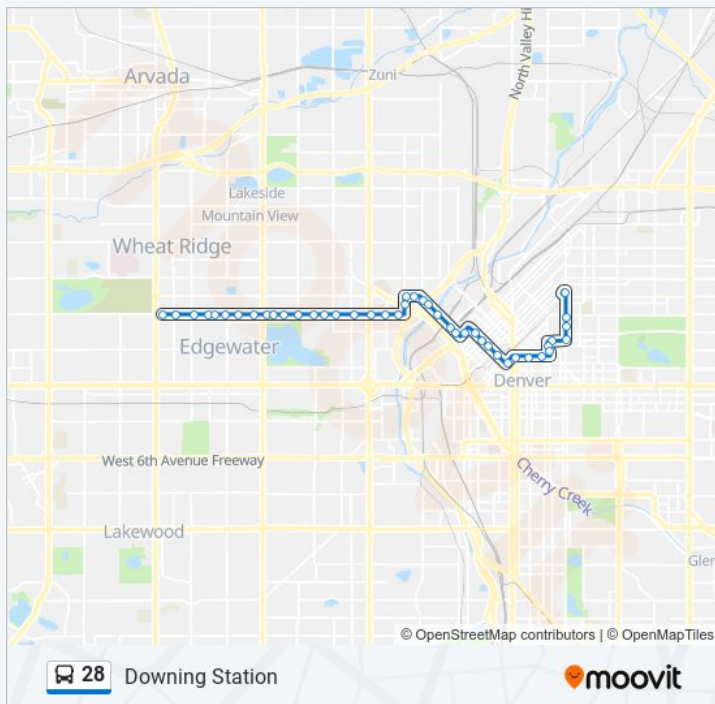

15th St & Platte St

15th St & Little Raven St

15th St & Delgany St

15th St & Wynkoop St

Wazee St & 16th Street Mall

17th St & Market St

17th St & Lawrence St

17th St & Arapahoe St [Y Stop]

Downing St & 22nd Ave

28 bus Info

Direction: Downing Station

Stops: 43

Trip Duration: 42 min

Line Summary:

Downing St & 24th Ave

Downing St & 26th Ave

30th & Downing Station

Direction: Downtown

32 stops

[VIEW LINE SCHEDULE](#)

W 26th Ave & Wadsworth Blvd

W 26th Ave & Teller St

W 26th Ave & Pierce St

W 26th Ave & Lamar St