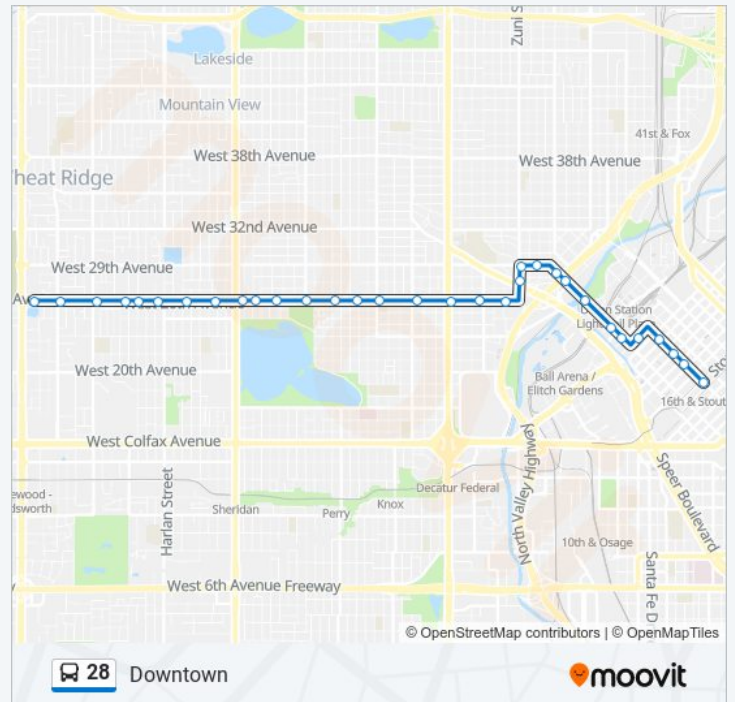

30th & Downing Station

Direction: Downtown

32 stops

[VIEW LINE SCHEDULE](#)

W 26th Ave & Wadsworth Blvd

W 26th Ave & Teller St

W 26th Ave & Pierce St

W 26th Ave & Lamar St

W 29th Ave & Zuni St

W 29th Ave & Vallejo St

15th St & Central St

15th St & Platte St

15th St & Little Raven St

15th St & Delgany St

28 bus Time Schedule

Downtown Route Timetable:

Stops: 32

Trip Duration: 28 min

Line Summary:

15th St & Wynkoop St

Wazee St & 16th Street Mall

17th St & Market St

17th St & Lawrence St

17th St & Arapahoe St [Y Stop]

17th St & Stout St [Y Stop]

Direction: Wadsworth

70 stops

[VIEW LINE SCHEDULE](#)

Central Park Train Station

36th Ave & Syracuse St

Syracuse St & 36th Ave

Syracuse St & 35th Ave