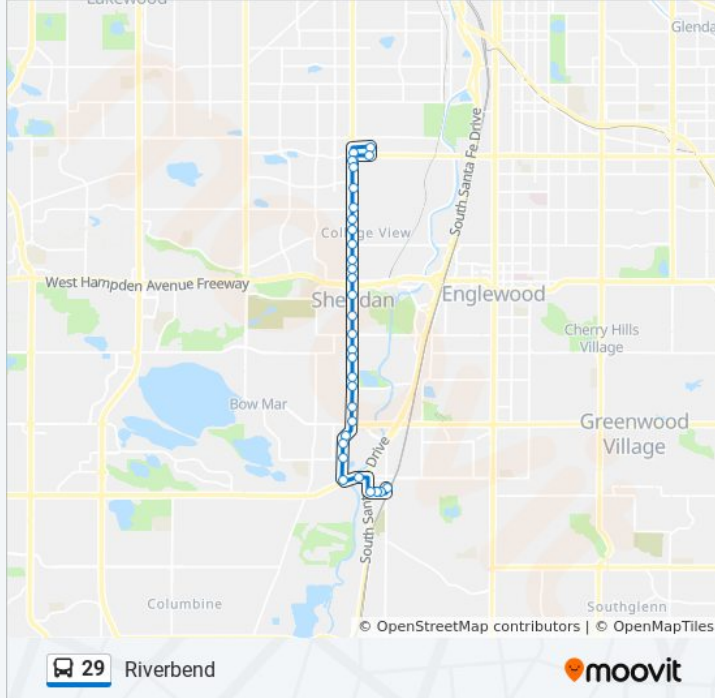

**Direction: Evans**

32 stops

[VIEW LINE SCHEDULE](#)

Littleton Downtown Station Gate D

W Church Ave & S Nevada St

W Church Ave & S Curtice St

W Church Ave & S Santa Fe Dr

W Bowles Ave & Echostar

**29 bus Info**

**Direction:** Evans

**Stops:** 32

**Trip Duration:** 23 min

**Line Summary:**

- S Federal Blvd & W Bates Ave
- S Federal Blvd & W Amherst Ave
- S Federal Blvd & W Yale Ave
- S Federal Blvd & W Harvard Ave
- S Federal Blvd & W Iliff Ave
- S Federal Blvd & W Warren Ave
- S Federal Blvd & W Evans Ave Gate G
- S Clay St & W Asbury Ave
- W Evans Ave & S Clay St
- S Federal Blvd & W Evans Ave Gate D

**Direction: Littleton**

30 stops

[VIEW LINE SCHEDULE](#)

- S Federal Blvd & W Evans Ave Gate D
- S Federal Blvd & W Iliff Ave
- S Federal Blvd & W Harvard Ave
- S Federal Blvd & W Yale Ave
- S Federal Blvd & W Amherst Ave
- S Federal Blvd & W Cornell Ave
- S Federal Blvd & W Dartmouth Ave
- S Federal Blvd & W Floyd Ave
- S Federal Blvd & W Girard Ave
- S Federal Blvd & W Hampden Ave
- S Federal Blvd & W Jefferson Ave
- S Federal Blvd & W Kenyon Ave
- S Federal Blvd & W Mansfield Ave
- S Federal Blvd & W Oxford Ave
- S Federal Blvd & W Princeton Pl
- S Federal Blvd & W Radcliff Ave
- S Federal Blvd & W Stanford Dr
- S Federal Blvd & W Union Ave

**29 bus Info**

**Direction:** Littleton

**Stops:** 30

**Trip Duration:** 18 min

**Line Summary:**

S Federal Blvd & W Saratoga Ave

S Federal Blvd & W Grand Ave

S Federal Blvd & W Bellewood Dr