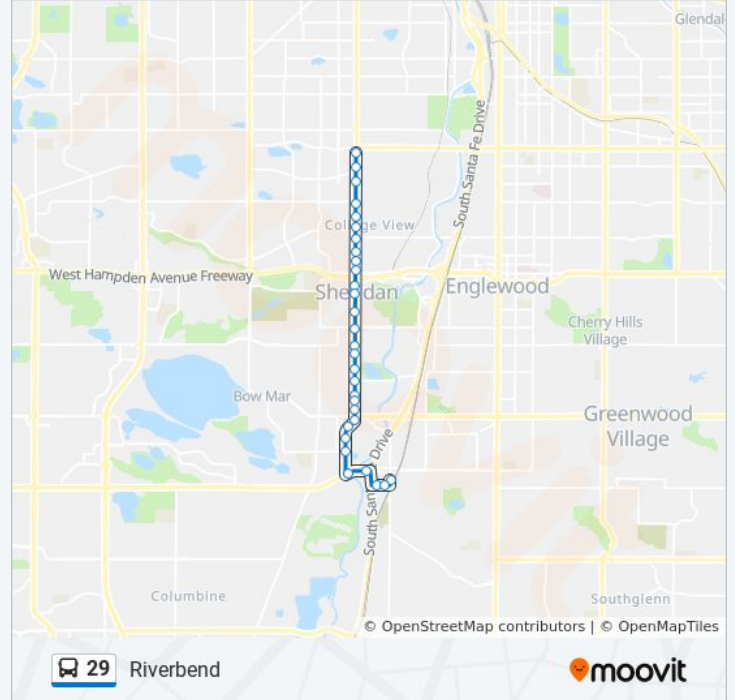

**Direction: Littleton**

30 stops

[VIEW LINE SCHEDULE](#)

- S Federal Blvd & W Evans Ave Gate D
- S Federal Blvd & W Iliff Ave
- S Federal Blvd & W Harvard Ave
- S Federal Blvd & W Yale Ave
- S Federal Blvd & W Amherst Ave
- S Federal Blvd & W Cornell Ave
- S Federal Blvd & W Dartmouth Ave
- S Federal Blvd & W Floyd Ave
- S Federal Blvd & W Girard Ave
- S Federal Blvd & W Hampden Ave
- S Federal Blvd & W Jefferson Ave
- S Federal Blvd & W Kenyon Ave
- S Federal Blvd & W Mansfield Ave
- S Federal Blvd & W Oxford Ave
- S Federal Blvd & W Princeton Pl
- S Federal Blvd & W Radcliff Ave
- S Federal Blvd & W Stanford Dr
- S Federal Blvd & W Union Ave

**29 bus Info**

**Direction:** Littleton

**Stops:** 30

**Trip Duration:** 18 min

**Line Summary:**

S Federal Blvd & W Saratoga Ave

S Federal Blvd & W Grand Ave

S Federal Blvd & W Bellewood Dr

S Federal Blvd & W Belleview Ave

S Federal Blvd & W Progress Ave

S Federal Blvd & S Federal Cir

S Federal Blvd & W Berry Ave

W Bowles Ave & S Federal Blvd

W Bowles Ave & Echostar

W Church Ave & S Rapp St

W Church Ave & S Nevada St

Littleton Downtown Station Gate D

29 bus time schedules and route maps are available in an offline PDF at [moovitapp.com](https://moovitapp.com). Use the [Moovit App](#) to see live bus times, train schedule or subway schedule, and step-by-step directions for all public transit in Denver - Boulder, CO.