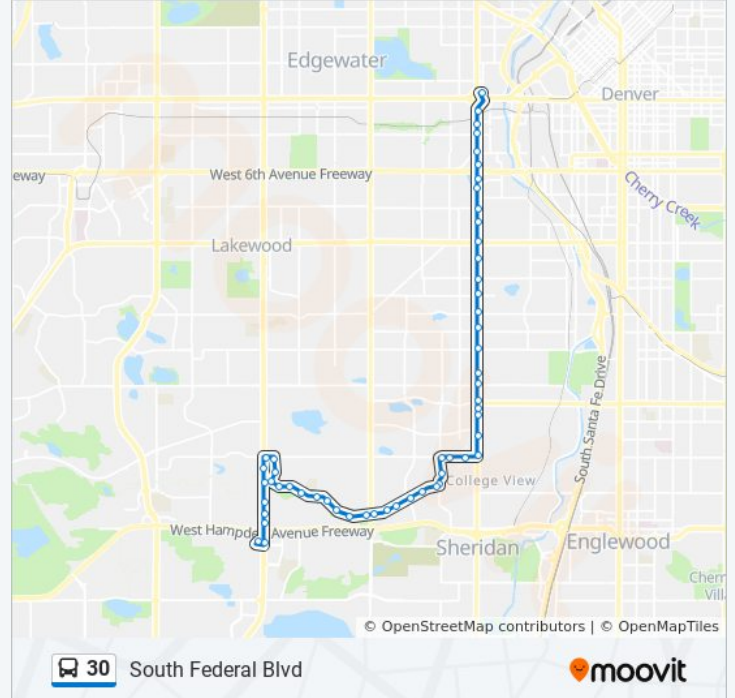

### 30 bus Info

**Direction:** Decatur Station

**Stops:** 53

**Trip Duration:** 41 min

**Line Summary:**

W Dartmouth Ave & S Raleigh St

W Dartmouth Ave & S Patton Ct

W Dartmouth Ave & S Mabry Ct

Federal Blvd & W 5th Ave

Federal Blvd & W 6th Ave

Federal Blvd & W 8th Ave

Federal Blvd & W 10th Ave

Decatur / Federal Station Gate E

Colfax & Federal Transfer Center Gate C

**Direction: Wadsworth Hampden Pnr**  
53 stops

[VIEW LINE SCHEDULE](#)

- Colfax & Federal Transfer Center Gate C
- Decatur / Federal Station Gate F
- Federal Blvd & W Holden Pl
- Federal Blvd & W 10th Ave
- Federal Blvd & W 8th Ave
- Federal Blvd & W 7th Ave
- Federal Blvd & W 5th Ave
- Federal Blvd & W 3rd Ave
- Federal Blvd & W 1st Ave
- S Federal Blvd & W Ellsworth Ave
- S Federal Blvd & W Bayaud Ave
- South Federal Blvd & West Alameda Ave
- S Federal Blvd & W Alameda Ave
- S Federal Blvd & W Virginia Ave
- S Federal Blvd & W Exposition Ave
- S Federal Blvd & W Kentucky Ave
- S Federal Blvd & W Mississippi Ave
- S Federal Blvd & W Louisiana Ave
- S Federal Blvd & W Florida Ave
- S Federal Blvd & W Colorado Ave
- S Federal Blvd & W Jewell Ave
- S Federal Blvd & W Evans Ave Gate E
- S Federal Blvd & W Iliff Ave
- S Federal Blvd & W Harvard Ave
- W Yale Ave & S Federal Blvd
- W Yale Ave & S Irving St
- W Yale Ave & S Knox Ct
- S Lowell Blvd & W Yale Ave
- S Lowell Blvd & W Linvale Pl
- W Dartmouth Ave & S Lowell Blvd

**30 bus Info**

**Direction:** Wadsworth Hampden Pnr

**Stops:** 53

**Trip Duration:** 42 min

**Line Summary:**

W Dartmouth Ave & S Meade St

W Dartmouth Ave & S Patton Ct

W Dartmouth Ave & S Raleigh St