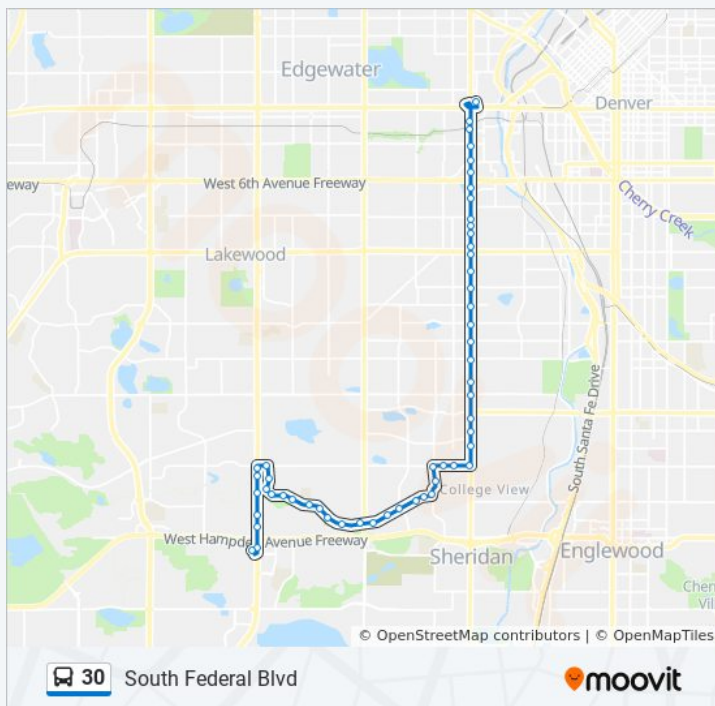

### 30 bus Info

**Direction:** Decatur Station

**Stops:** 53

**Trip Duration:** 41 min

**Line Summary:**

W Dartmouth Ave & S Raleigh St

W Dartmouth Ave & S Patton Ct

W Dartmouth Ave & S Mabry Ct

Federal Blvd & W 5th Ave

Federal Blvd & W 6th Ave

Federal Blvd & W 8th Ave

Federal Blvd & W 10th Ave

Decatur / Federal Station Gate E

Colfax & Federal Transfer Center Gate C

**Direction: Wadsworth Hampden Pnr**  
53 stops

[VIEW LINE SCHEDULE](#)

- Colfax & Federal Transfer Center Gate C
- Decatur / Federal Station Gate F
- Federal Blvd & W Holden Pl
- Federal Blvd & W 10th Ave
- Federal Blvd & W 8th Ave
- Federal Blvd & W 7th Ave
- Federal Blvd & W 5th Ave
- Federal Blvd & W 3rd Ave
- Federal Blvd & W 1st Ave
- S Federal Blvd & W Ellsworth Ave
- S Federal Blvd & W Bayaud Ave
- South Federal Blvd & West Alameda Ave
- S Federal Blvd & W Alameda Ave
- S Federal Blvd & W Virginia Ave
- S Federal Blvd & W Exposition Ave
- S Federal Blvd & W Kentucky Ave
- S Federal Blvd & W Mississippi Ave
- S Federal Blvd & W Louisiana Ave
- S Federal Blvd & W Florida Ave
- S Federal Blvd & W Colorado Ave
- S Federal Blvd & W Jewell Ave
- S Federal Blvd & W Evans Ave Gate E
- S Federal Blvd & W Iliff Ave
- S Federal Blvd & W Harvard Ave
- W Yale Ave & S Federal Blvd
- W Yale Ave & S Irving St
- W Yale Ave & S Knox Ct
- S Lowell Blvd & W Yale Ave
- S Lowell Blvd & W Linvale Pl
- W Dartmouth Ave & S Lowell Blvd

**30 bus Info**

**Direction:** Wadsworth Hampden Pnr

**Stops:** 53

**Trip Duration:** 42 min

**Line Summary:**

W Dartmouth Ave & S Meade St

W Dartmouth Ave & S Patton Ct

W Dartmouth Ave & S Raleigh St