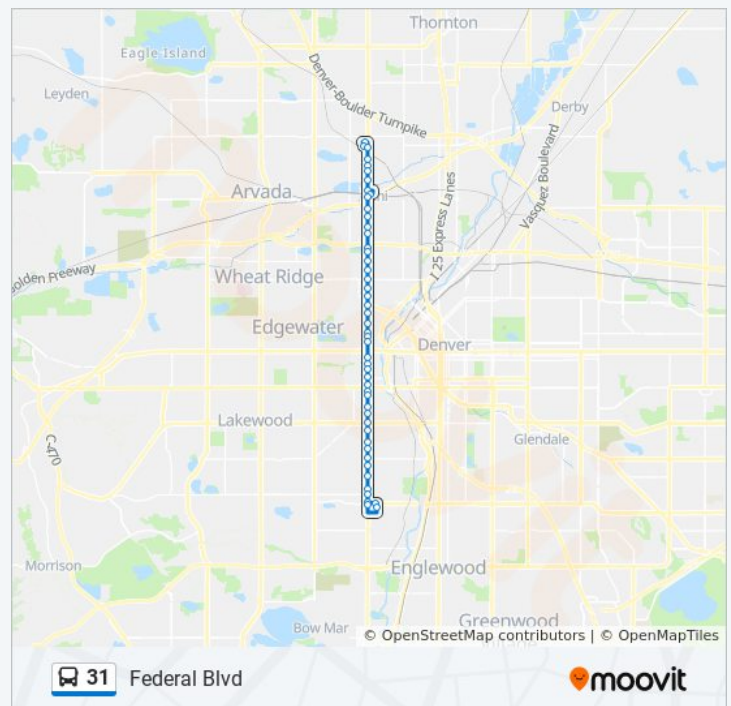

**Direction: Evans**

70 stops

[VIEW LINE SCHEDULE](#)

106th & Melody Transfer Center Gate C  
700 Block W 104th Ave  
W 104th Ave & Huron St  
W 104th Ave & Croke Dr  
W 104th Ave & Livingston Dr  
W 104th Ave & Quivas St  
W 104th Ave & Bryant St  
Federal Blvd & W 104th Ave  
Federal Blvd & W 100th Ave  
Federal Blvd & W 98th Ave  
Federal Blvd & W 97th Ave  
Federal Blvd & W 96th Ave

Federal Blvd & W 108th Ave

W 112th Ave & Federal Blvd

W 112th Ave & Irving Dr

W 112th Ave & Stratford Lakes Dr

3800 Block W 112th Ave

W 112th Ave & Raleigh St

**Direction: Westminster Station**

48 stops

[VIEW LINE SCHEDULE](#)

- S Federal Blvd & W Evans Ave Gate B
- S Clay St & W Warren Ave
- W Evans Ave & S Clay St
- S Federal Blvd & W Evans Ave Gate G
- S Federal Blvd & W Jewell Ave
- S Federal Blvd & W Colorado Ave
- S Federal Blvd & W Florida Ave
- S Federal Blvd & W Louisiana Ave
- S Federal Blvd & W Mississippi Ave
- S Federal Blvd & W Kentucky Ave
- S Federal Blvd & W Exposition Ave
- S Federal Blvd & W Virginia Ave
- S Federal Blvd & W Alameda Ave
- S Federal Blvd & W Bayaud Ave
- Federal Blvd & W 1st Ave
- Federal Blvd & W 4th Ave
- Federal Blvd & W 5th Ave
- Federal Blvd & W 6th Ave
- Federal Blvd & W 8th Ave
- Federal Blvd & W 10th Ave
- Decatur / Federal Station Gate E
- Federal Blvd & W 17th Ave
- Federal Blvd & W 19th Ave
- Federal Blvd & W 20th Ave
- Federal Blvd & W 23rd Ave
- Federal Blvd & W 26th Ave
- Federal Blvd & W 29th Ave
- Federal Blvd & W 32nd Ave

**31 bus Info**

**Direction:** Westminster Station

**Stops:** 48

**Trip Duration:** 50 min

**Line Summary:**

Federal Blvd & W 35th Ave

Federal Blvd & W 38th Ave

Federal Blvd & W 41st Ave