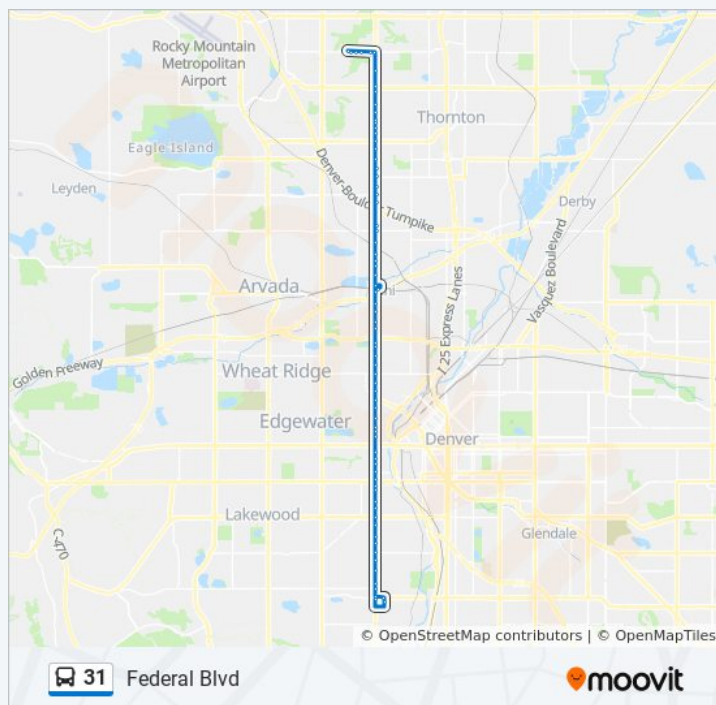

**Direction: Evans**

70 stops

[VIEW LINE SCHEDULE](#)

106th & Melody Transfer Center Gate C  
700 Block W 104th Ave  
W 104th Ave & Huron St  
W 104th Ave & Croke Dr  
W 104th Ave & Livingston Dr  
W 104th Ave & Quivas St  
W 104th Ave & Bryant St  
Federal Blvd & W 104th Ave  
Federal Blvd & W 100th Ave  
Federal Blvd & W 98th Ave  
Federal Blvd & W 97th Ave  
Federal Blvd & W 96th Ave

Federal Blvd & W 52nd Ave

Federal Blvd & W 54th Ave

Saturday

5:40 AM - 3:35 PM

### 31 bus Info

**Direction:** Front Range Community College

**Stops:** 71

**Trip Duration:** 69 min

**Line Summary:**

Federal Blvd & W 56th Ave

Federal Blvd & W 58th Ave

Clear Creek / Federal Station