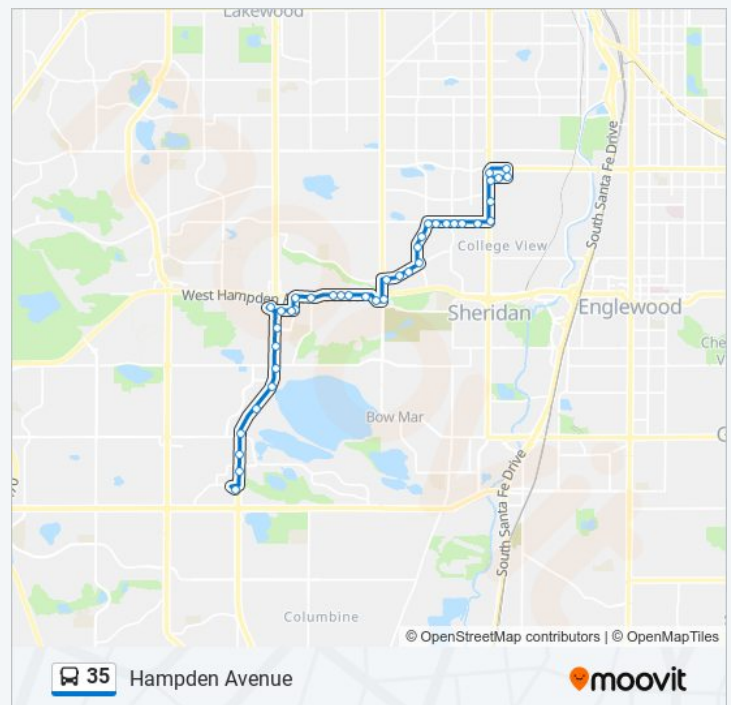

W Hampden Ave & S Depew St

W Hampden Ave & S Sheridan Blvd

S Sheridan Blvd & W Hampden Ave

W Dartmouth Ave & S Sheridan Blvd Farside

W Dartmouth Ave & S Yates St

W Dartmouth Ave & S Winona Ct

S Raleigh St & W Dartmouth Ave

S Raleigh St & W Bates Ave

S Raleigh St & W Amherst Ave

35 bus Time Schedule

Evans Ave Route Timetable:

Sunday	8:21 PM
Monday	8:21 PM - 9:21 PM
Tuesday	8:21 PM - 9:21 PM
Wednesday	8:21 PM - 9:21 PM
Thursday	8:21 PM - 9:21 PM
Friday	8:21 PM - 9:21 PM
Saturday	8:21 PM - 9:21 PM

35 bus Info

Direction: Evans Ave

Stops: 40

Trip Duration: 31 min

Line Summary:

W Yale Ave & S Raleigh St

W Yale Ave & S Perry St

W Yale Ave & S Newton St

Stops: 55

Trip Duration: 42 min

Line Summary:

W Warren Ave & S Decatur St

S Clay St & W Warren Ave

W Evans Ave & S Clay St

S Federal Blvd & W Evans Ave Gate E

S Federal Blvd & W Iliff Ave