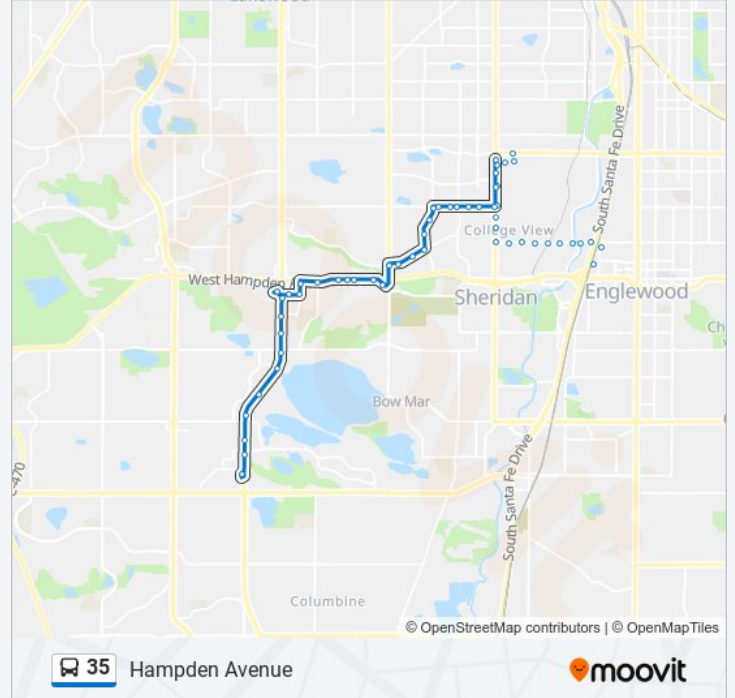

Stops: 55

Trip Duration: 42 min

Line Summary:

W Warren Ave & S Decatur St

S Clay St & W Warren Ave

W Evans Ave & S Clay St

S Federal Blvd & W Evans Ave Gate E

S Federal Blvd & W Iliff Ave

W Hampden Ave & S Depew St

W Hampden Ave & S Harlan St

6200 Block W Hampden Ave

W Hampden Ave & S Kendall St

W Hampden Ave & S Pierce St

S Teller St & W Hampden Ave

W Jefferson Ave & S Teller St

W Jefferson Ave & S Vance St

Wadsworth & Hampden Pnr

S Wadsworth Blvd & W Jefferson Ave

S Wadsworth Blvd & W Mansfield Ave

S Wadsworth Blvd & W Oxford Dr

S Wadsworth Blvd & W Quincy Ave

S Wadsworth Blvd & W Stanford Ave
 S Wadsworth Blvd & W Layton Ave
 S Wadsworth Blvd & W Bellevue Ave
 5200 Block S Wadsworth Blvd
 S Wadsworth Blvd & W Crestline Ave
 Southwest Plaza

Direction: Wads/Hampden Pnr

26 stops

[VIEW LINE SCHEDULE](#)

S Federal Blvd & W Evans Ave Gate E
 S Federal Blvd & W Iliff Ave
 S Federal Blvd & W Harvard Ave
 W Yale Ave & S Federal Blvd
 W Yale Ave & S Irving St
 W Yale Ave & S Knox Ct
 W Yale Ave & S Lowell Blvd
 W Yale Ave & S Newton St
 W Yale Ave & S Perry St
 S Raleigh St & W Yale Ave
 S Raleigh St & W Amherst Ave
 S Raleigh St & W Bates Ave
 W Dartmouth Ave & S Raleigh St
 W Dartmouth Ave & S Winona Ct
 W Dartmouth Ave & S Zurich Ct
 S Sheridan Blvd & W Dartmouth Ave
 W Hampden Ave & S Sheridan Blvd
 W Hampden Ave & S Depew St
 W Hampden Ave & S Harlan St
 6200 Block W Hampden Ave
 W Hampden Ave & S Kendall St
 W Hampden Ave & S Pierce St
 S Teller St & W Hampden Ave