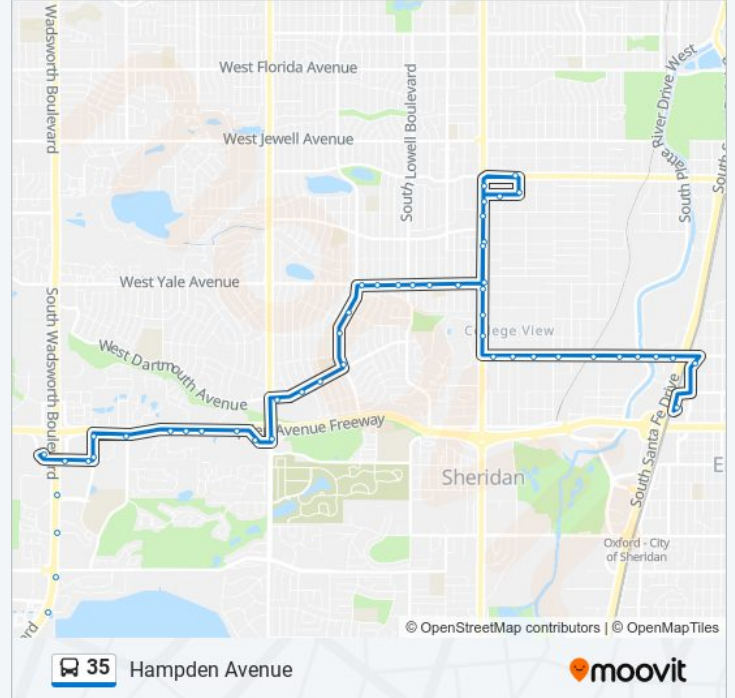

W Dartmouth Ave & S Bryant St

W Dartmouth Ave & S Zuni St

W Dartmouth Ave & S Tejon St

1600 Block W Dartmouth Ave

W Dartmouth Ave & S Platte River Dr

W Dartmouth Ave & S Platte River Dr

W Dartmouth Ave & S Santa Fe Dr

S Inca St & W Dartmouth Ave

Englewood Station Gate B

Direction: Evans Ave

40 stops

[VIEW LINE SCHEDULE](#)

Southwest Plaza

S Wadsworth Blvd & W Crestline Ave

5200 Block S Wadsworth Blvd

35 bus Info

Direction: Evans Ave

Stops: 40

Trip Duration: 31 min

Line Summary:

W Yale Ave & S Raleigh St

W Yale Ave & S Perry St

W Yale Ave & S Newton St

Stops: 55

Trip Duration: 42 min

Line Summary:

W Warren Ave & S Decatur St

S Clay St & W Warren Ave

W Evans Ave & S Clay St

S Federal Blvd & W Evans Ave Gate E

S Federal Blvd & W Iliff Ave