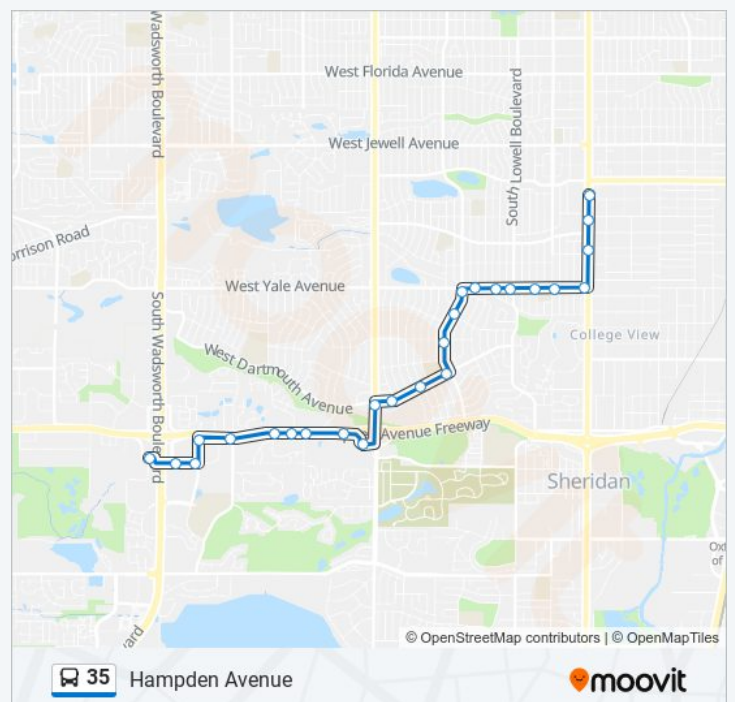

35 bus Info

Direction: Evans Ave

Stops: 40

Trip Duration: 31 min

Line Summary:

W Yale Ave & S Raleigh St

W Yale Ave & S Perry St

W Yale Ave & S Newton St

Stops: 55

Trip Duration: 42 min

Line Summary:

W Warren Ave & S Decatur St

S Clay St & W Warren Ave

W Evans Ave & S Clay St

S Federal Blvd & W Evans Ave Gate E

S Federal Blvd & W Iliff Ave

Direction: Wads/Hampden Pnr

26 stops

[VIEW LINE SCHEDULE](#)

S Federal Blvd & W Evans Ave Gate E
 S Federal Blvd & W Iliff Ave
 S Federal Blvd & W Harvard Ave
 W Yale Ave & S Federal Blvd
 W Yale Ave & S Irving St
 W Yale Ave & S Knox Ct
 W Yale Ave & S Lowell Blvd
 W Yale Ave & S Newton St
 W Yale Ave & S Perry St
 S Raleigh St & W Yale Ave
 S Raleigh St & W Amherst Ave
 S Raleigh St & W Bates Ave
 W Dartmouth Ave & S Raleigh St
 W Dartmouth Ave & S Winona Ct
 W Dartmouth Ave & S Zurich Ct
 S Sheridan Blvd & W Dartmouth Ave
 W Hampden Ave & S Sheridan Blvd
 W Hampden Ave & S Depew St
 W Hampden Ave & S Harlan St
 6200 Block W Hampden Ave
 W Hampden Ave & S Kendall St
 W Hampden Ave & S Pierce St
 S Teller St & W Hampden Ave

35 bus Info

Direction: Wads/Hampden Pnr

Stops: 26

Trip Duration: 15 min

Line Summary:

W Jefferson Ave & S Teller St

W Jefferson Ave & S Vance St

Wadsworth & Hampden Pnr