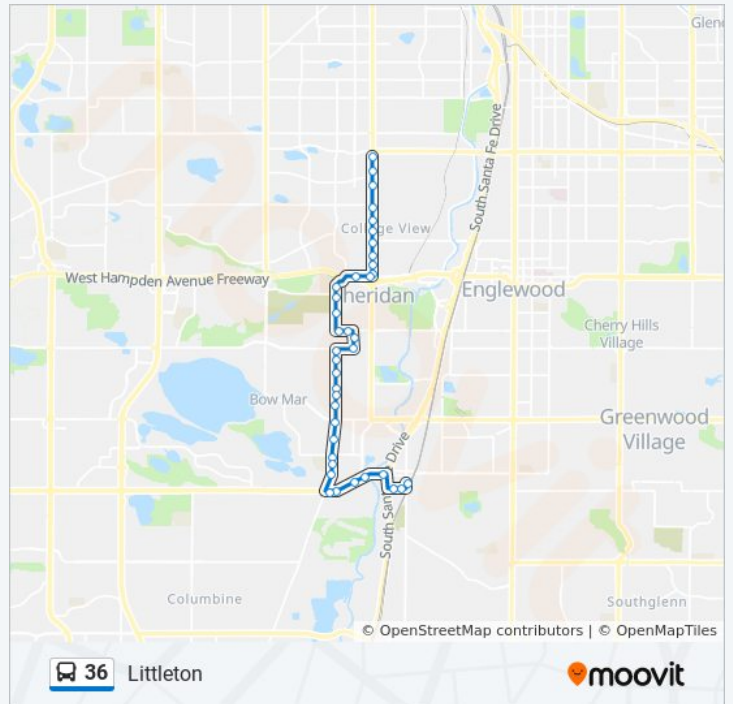

36 bus Info

Direction: Littleton

Stops: 38

Trip Duration: 25 min

Line Summary:

W Hampden Ave & S Federal Blvd

W Hampden Ave & S Irving St

3500 Block S Lowell Blvd

S Lowell Blvd & W Tufts Ave

S Lowell Blvd & W Wagontrail Dr

S Lowell Blvd & W Layton Ave

S Lowell Blvd & W Grand Ave

S Lowell Blvd & W Belleview Ave

S Lowell Blvd & W Arrowhead Rd

S Lowell Blvd & W Berry Ave

5600 Block S Lowell Blvd

5700 Block S Lowell Blvd

W Bowles Ave & S Platte Canyon Rd

W Bowles Ave & S Middlefield Rd

W Bowles Ave & Watson Ln

W Bowles Ave & S Federal Blvd

W Bowles Ave & Echostar

W Church Ave & S Rapp St

W Church Ave & S Nevada St

Littleton Downtown Station Gate D

36 bus time schedules and route maps are available in an offline PDF at moovitapp.com. Use the [Moovit App](#) to see live bus times, train schedule or subway schedule, and step-by-step directions for all public transit in Denver - Boulder, CO.