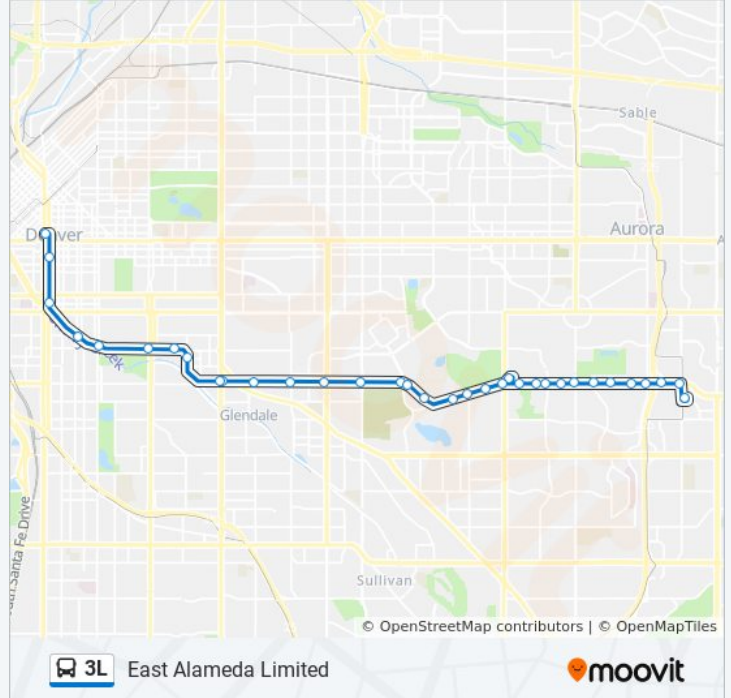

3L bus Info

Direction: Aurora Met Ctr

Stops: 33

Trip Duration: 55 min

Line Summary:

Alameda Ave & Jamaica Way
 Alameda Ave & S Lansing St
 Alameda Ave & S Moline St
 Alameda Ave & S Nome St
 Alameda Ave & S Peoria St
 Alameda Ave & S Troy St
 Alameda Ave & S Ursula Way
 Alameda Ave & S Xapary St
 Alameda Ave & S Potomac St
 Alameda Ave & S Blackhawk St
 Aurora Metro Center Stn Gate F

Direction: Civic Center Stn Via Speer

34 stops

[VIEW LINE SCHEDULE](#)

Aurora Metro Center Stn Gate F
 Alameda Ave & S Sable Blvd
 Alameda Ave & S Abilene St
 Alameda Ave & S Potomac St
 Alameda Ave & S Xapary St
 Alameda Ave & S Revere St
 Alameda Ave & S Troy St
 Alameda Ave & S Peoria St
 Alameda Ave & S Nome St
 Alameda Ave & S Moline St
 Alameda Ave & S Lansing St
 Alameda Ave & S Jamaica Way
 Alameda & Havana Pnr
 Alameda Ave & S Havana St
 Alameda Ave & S Galena Way
 Alameda Ave & S Dayton St
 Alameda Ave & S Clinton St
 8600 Block Alameda Ave

3L bus Info

Direction: Civic Center Stn Via Speer

Stops: 34

Trip Duration: 41 min

Line Summary:

8500 Block Alameda Ave

Alameda Ave & Fairmount Dr

Alameda Ave & S Quebec St

1st Ave & University Blvd

Speer Blvd & Downing St

Speer Blvd & Washington St

Lincoln & 7th - Denver Health

Lincoln St & 13th Ave

Civic Center Station (16th Drop-Off)

3L bus time schedules and route maps are available in an offline PDF at moovitapp.com. Use the [Moovit App](#) to see live bus times, train schedule or subway schedule, and step-by-step directions for all public transit in Denver - Boulder, CO.