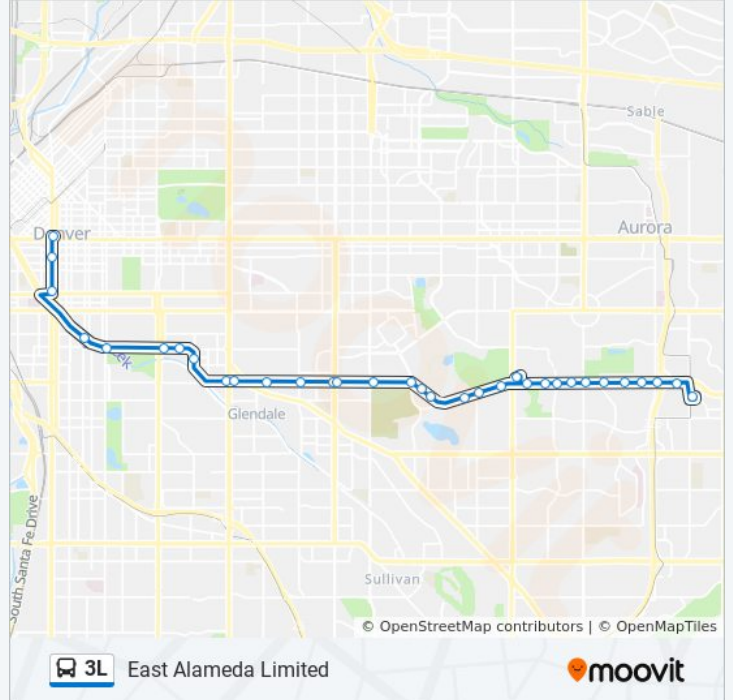

3L bus Info

Direction: Aurora Met Ctr

Stops: 33

Trip Duration: 55 min

Line Summary:

Alameda Ave & Jamaica Way
 Alameda Ave & S Lansing St
 Alameda Ave & S Moline St
 Alameda Ave & S Nome St
 Alameda Ave & S Peoria St
 Alameda Ave & S Troy St
 Alameda Ave & S Ursula Way
 Alameda Ave & S Xapary St
 Alameda Ave & S Potomac St
 Alameda Ave & S Blackhawk St
 Aurora Metro Center Stn Gate F

Direction: Civic Center Stn Via Speer

34 stops

[VIEW LINE SCHEDULE](#)

Aurora Metro Center Stn Gate F
 Alameda Ave & S Sable Blvd
 Alameda Ave & S Abilene St
 Alameda Ave & S Potomac St
 Alameda Ave & S Xapary St
 Alameda Ave & S Revere St
 Alameda Ave & S Troy St
 Alameda Ave & S Peoria St
 Alameda Ave & S Nome St
 Alameda Ave & S Moline St
 Alameda Ave & S Lansing St
 Alameda Ave & S Jamaica Way
 Alameda & Havana Pnr
 Alameda Ave & S Havana St
 Alameda Ave & S Galena Way
 Alameda Ave & S Dayton St
 Alameda Ave & S Clinton St
 8600 Block Alameda Ave

3L bus Info

Direction: Civic Center Stn Via Speer

Stops: 34

Trip Duration: 41 min

Line Summary:

8500 Block Alameda Ave

Alameda Ave & Fairmount Dr

Alameda Ave & S Quebec St

1st Ave & University Blvd

Speer Blvd & Downing St

Speer Blvd & Washington St

Lincoln & 7th - Denver Health

Lincoln St & 13th Ave

Civic Center Station (16th Drop-Off)

3L bus time schedules and route maps are available in an offline PDF at moovitapp.com. Use the [Moovit App](#) to see live bus times, train schedule or subway schedule, and step-by-step directions for all public transit in Denver - Boulder, CO.