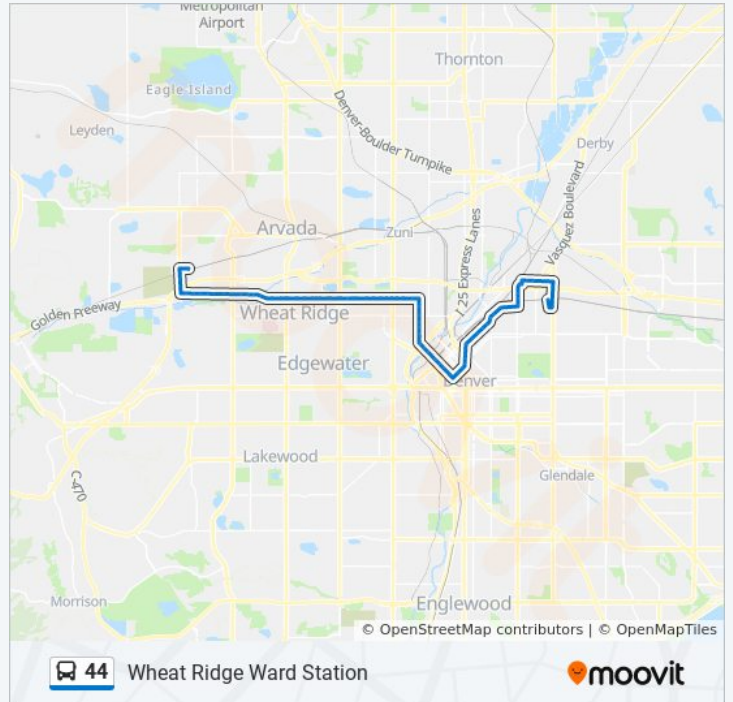

15th St & Delgany St

15th St & Little Raven St

15th St & Platte St

15th St & Central St

Boulder St & 15th St

Tejon St & W 31st Ave

Tejon St & W 32nd Ave

Tejon St & W 34th Ave

Tejon St & W 36th Ave

44 bus Info

Direction: Wheat Ridge Ward Station

Stops: 81

Trip Duration: 73 min

Line Summary:

Tejon St & W 38th Ave

Tejon St & W 41st Ave