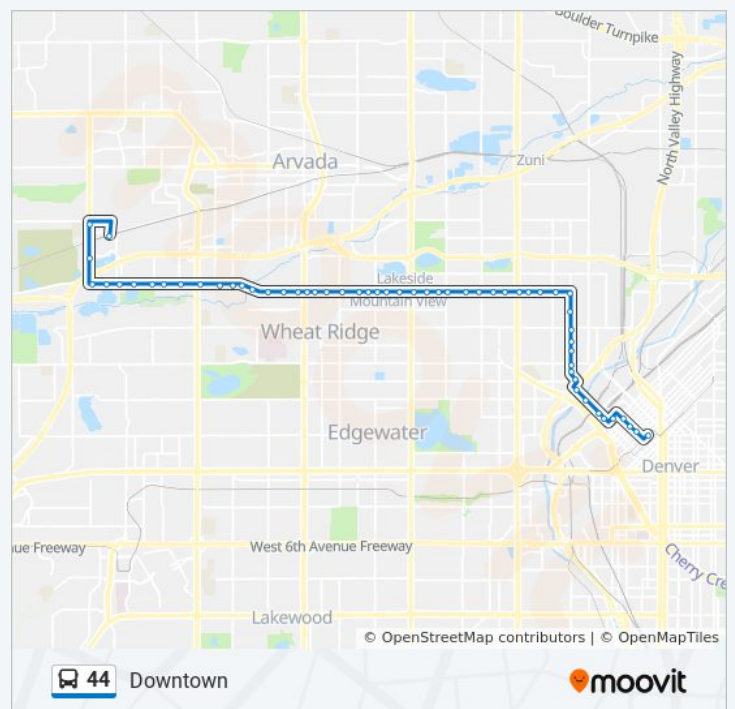

40th Ave & Colorado Blvd

40th & Colorado Station Gate C

Direction: Downtown

56 stops

[VIEW LINE SCHEDULE](#)

Wheat Ridge / Ward Road Station

44 bus Time Schedule

Downtown Route Timetable:

Tuesday	6:17 AM - 7:17 AM
Wednesday	6:17 AM - 7:17 AM
Thursday	6:17 AM - 7:17 AM
Friday	6:17 AM - 7:17 AM
Saturday	Not Operational

44 bus Info

Direction: Downtown

Stops: 56

Trip Duration: 47 min

Line Summary:

W 44th Ave & Hooker St

W 44th Ave & Federal Blvd

W 44th Ave & Elm Ct

W 44th Ave & Bryant St

W 44th Ave & Wyandot St

Tejon St & W 44th Ave

Tejon St & W 41st Ave

Tejon St & W 38th Ave

Tejon St & W 36th Ave

Tejon St & W 34th Ave

Tejon St & W 32nd Ave

Tejon St & W 31st Ave

16th St & Boulder St

15th St & Platte St

15th St & Little Raven St

15th St & Delgany St