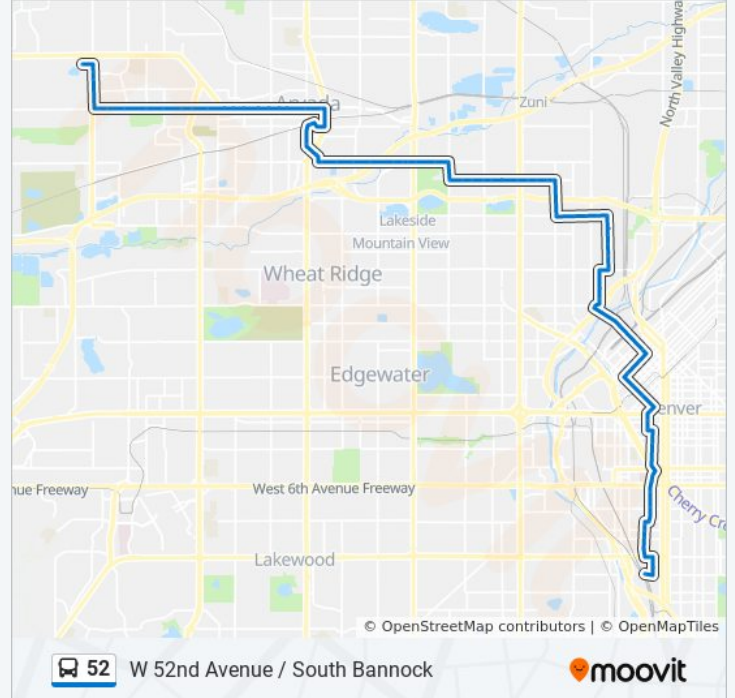

### 52 bus Info

**Direction:** Ward & 64th Via W 50th Ave

**Stops:** 82

**Trip Duration:** 79 min

**Line Summary:**

Lawrence St & 16th Street Mall

Lawrence St & 18th St

20th St & Larimer St

W 50th Ave & Zuni St

W 50th Ave & Beach Ct

W 50th Ave & Clay St

W 50th Ave & Elm Ct

W 50th Ave & Federal Blvd

W 50th Ave & Irving St

W 50th Ave & Knox Ct

W 50th Ave & Lowell Blvd

W 50th Ave & Osceola St

W 50th Ave & Quitman St

W 50th Ave & Tennyson St

W 52nd Ave & Tennyson St

4700 Block W 52nd Ave

W 52nd Ave & Sheridan Blvd

W 52nd Ave & Benton St

W 52nd Ave & Clear Creek Dr

W 52nd Ave & Eaton St

W 52nd Ave & Ingalls St

W 52nd Ave & Marshall St

W 52nd Ave & Quay St

W 52nd Ave & Saulsbury Ct

W 53rd Ave & Wadsworth Bypass

Old Wadsworth Bl & W 53rd Ave

Olde Town Arvada Station