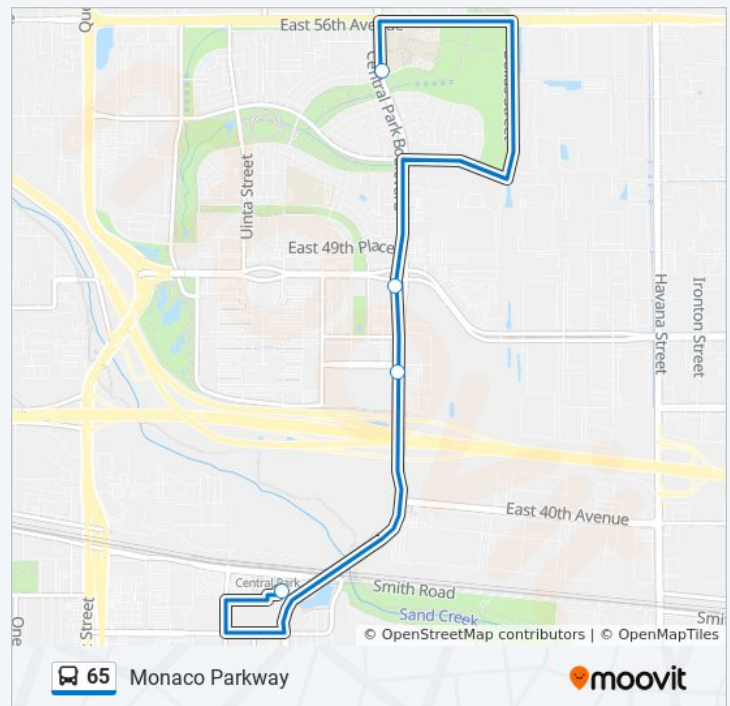

Direction: Central Park Stn

4 stops

[VIEW LINE SCHEDULE](#)

Central Park Blvd & 54th Ave

Central Park Blvd & Northfield Blvd

Central Park Blvd & 46th Pl

Central Park Station Gate A3

65 bus Time Schedule

Trip Duration: 9 min

Line Summary:

Direction: Central Park Via Monaco

51 stops

[VIEW LINE SCHEDULE](#)

S Ulster St & Tufts Ave (Nb)

S Ulster Pkwy & Tufts Ave

S Quebec St & Quincy Ave

S Eastmoor Dr & Princeton Ave

Princeton Ave & S Oneida St

S Monaco Pkwy & S Niagara Way

S Monaco Pkwy & Mansfield Ave

Southmoor Station Gate E

S Monaco St & S Newport Way

S Monaco Pkwy & Hampden Ave

S Monaco Pkwy & Floyd Ave