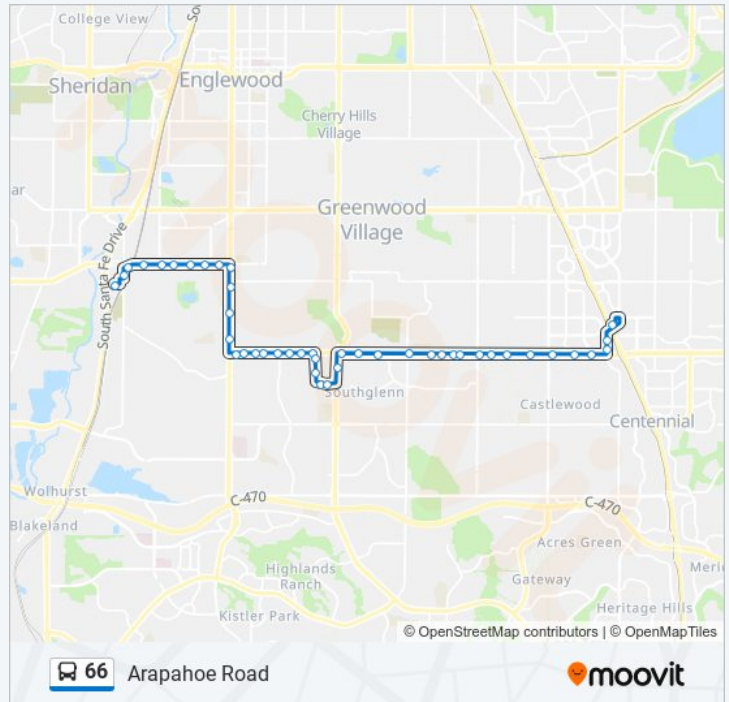

Easter Ave & S Race St

S Race St & Davies Pl

W Littleton Blvd & S Datura St

W Littleton Blvd & S Hickory St

W Littleton Blvd & S Fox St

W Littleton Blvd & S Cherokee St

S Broadway & W Littleton Blvd

S Broadway & W Broadmoor Dr

S Broadway & W Fair Ave

S Broadway & Weaver Pl

Arapahoe Rd & Briarwood Cir

**66 bus Info**

**Direction:** Arapahoe Stn

**Stops:** 44

**Trip Duration:** 40 min

**Line Summary:**

Arapahoe Rd & S Quebec St

Arapahoe Rd & S Spruce St

Arapahoe Rd & S Uinta St

S Yosemite St & Arapahoe Rd

S Yosemite St & S Yosemite Cir

Arapahoe at Village Center Station Gate B

66 bus time schedules and route maps are available in an offline PDF at [moovitapp.com](https://moovitapp.com). Use the [Moovit App](#) to see live bus times, train schedule or subway schedule, and step-by-step directions for all public transit in Denver - Boulder, CO.