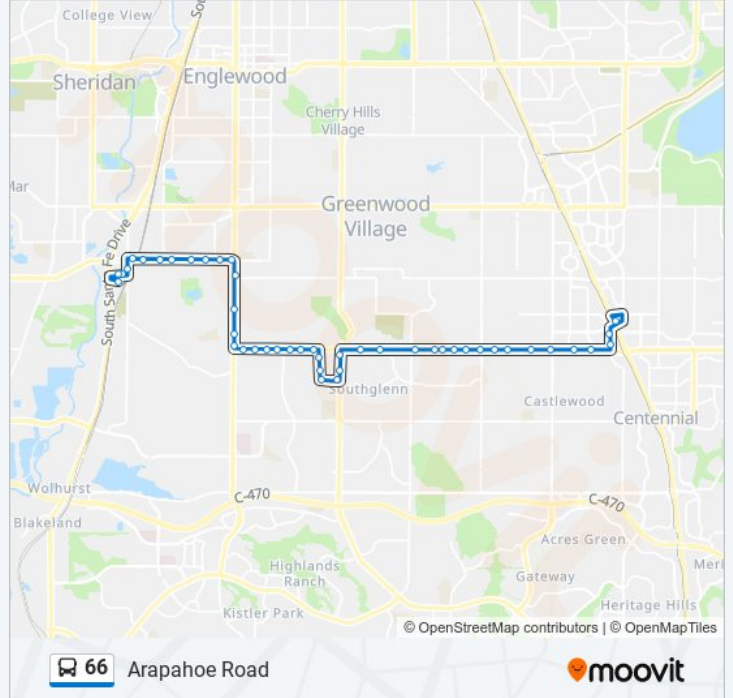

Easter Ave & S Race St

S Race St & Davies Pl

### 66 bus Info

**Direction:** Arapahoe Community College

**Stops:** 46

**Trip Duration:** 39 min

**Line Summary:**

S Race St & Briarwood Ave  
 Arapahoe Rd & S High St  
 Arapahoe Rd & S Franklin St  
 Arapahoe Rd & S Downing St  
 Arapahoe Rd & S Kit Carson St  
 Arapahoe Rd & S Pearl St  
 Arapahoe Rd & S Logan St  
 Arapahoe Rd & S Lee Ct  
 S Broadway & Arapahoe Rd  
 S Broadway & Euclid Ave  
 S Broadway & Caley Ave  
 S Broadway & Orchard Rd  
 W Littleton Blvd & S Broadway  
 W Littleton Blvd & S Cherokee St  
 W Littleton Blvd & S Fox St  
 W Littleton Blvd & S Hickory St  
 W Littleton Blvd & S Datura St  
 W Littleton Blvd & S Windermere St  
 W Littleton Blvd & S Spotswood St  
 W Main St & S Rio Grande St  
 S Prince St & W Alamo Ave Gate F  
 W Church Ave & S Nevada St  
 W Church Ave & S Curtice St  
 Arapahoe Community College

**Direction: Arapahoe Stn**

44 stops

[VIEW LINE SCHEDULE](#)

Arapahoe Community College  
 S Prince St & W Church Ave Gate E  
 W Alamo Ave & S Prince St Gate G  
 W Littleton Blvd & S Spotswood St  
 W Littleton Blvd & S Windermere St

W Littleton Blvd & S Datura St

W Littleton Blvd & S Hickory St

W Littleton Blvd & S Fox St

W Littleton Blvd & S Cherokee St

S Broadway & W Littleton Blvd

S Broadway & W Broadmoor Dr

S Broadway & W Fair Ave

S Broadway & Weaver Pl