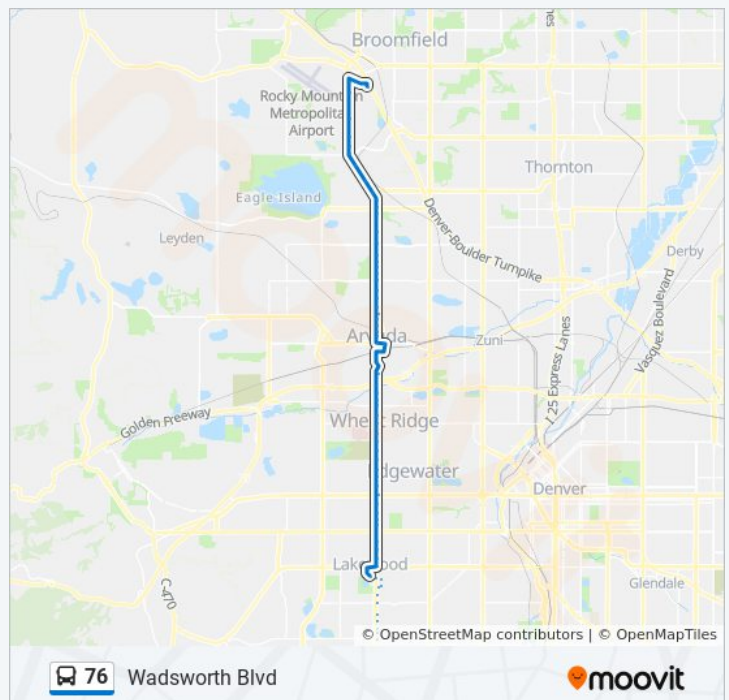

Wadsworth Blvd & W 45th Pl

Wadsworth Blvd & W 48th Ave

Wadsworth Blvd & W 52nd Ave

W 53rd Ave & Wadsworth Bypass

Old Wadsworth Bl & W 53rd Ave

Olde Town Arvada Station

Direction: Us36 & Bfld

89 stops

S Wadsworth Blvd & W Dartmouth Ave

S Wadsworth Blvd & W Amherst Ave

S Wadsworth Blvd & W Yale Ave

S Wadsworth Blvd & W Vassar Ave

S Wadsworth Blvd & Morrison Rd

S Wadsworth Blvd & W Evans Ave

S Wadsworth Blvd & W Jewell Ave

S Wadsworth Blvd & W Colorado Dr

S Wadsworth Blvd & W Colorado Dr

76 bus Time Schedule

Us36 & Bfld Route Timetable:

Sunday	5:22 AM - 7:37 PM
Monday	5:21 AM - 9:35 PM
Tuesday	5:21 AM - 9:35 PM
Wednesday	5:21 AM - 9:35 PM
Thursday	5:21 AM - 9:35 PM
Friday	5:21 AM - 9:35 PM
Saturday	5:22 AM - 9:36 PM

76 bus Info

Direction: Us36 & Bfld

Stops: 89

Trip Duration: 88 min

Line Summary:

S Wadsworth Blvd & W Florida Ave

S Wadsworth Blvd & W Louisiana Ave

S Wadsworth Blvd & W Mississippi Ave