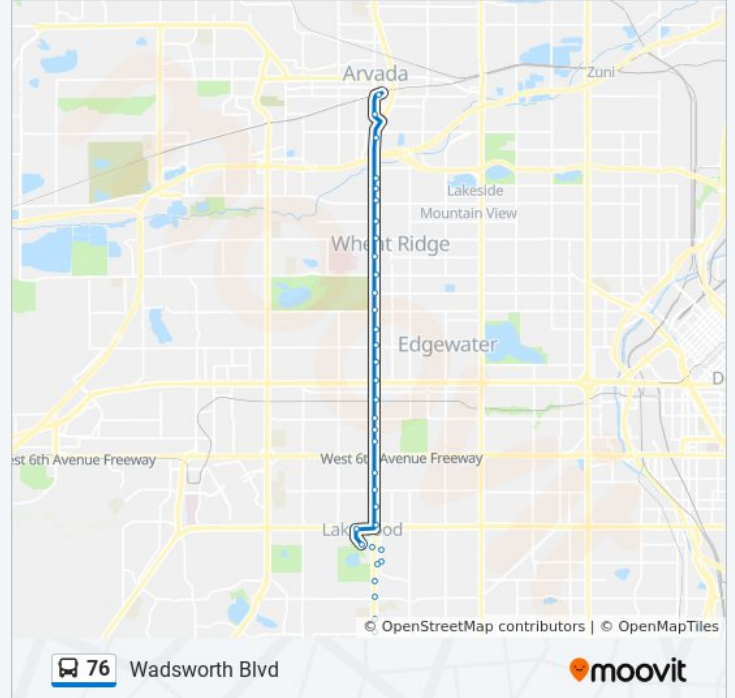

76 bus Info

Direction: Olde Town Arvada

Stops: 58

Trip Duration: 55 min

Line Summary:

S Wadsworth Blvd & W Evans Ave

S Wadsworth Blvd & W Jewell Ave

S Wadsworth Blvd & W Colorado Dr

Wadsworth Blvd & W 23rd Ave

Wadsworth Blvd & W 26th Ave

Wadsworth Blvd & W 29th Ave

Wadsworth Blvd & W 32nd Ave

Wadsworth Blvd & W 35th Ave

Wadsworth Blvd & W 38th Ave

Wadsworth Blvd & W 41st Ave

Wadsworth Blvd & W 44th Ave

Wadsworth Blvd & W 45th Pl

Wadsworth Blvd & W 48th Ave

Wadsworth Blvd & W 52nd Ave

W 53rd Ave & Wadsworth Bypass

Old Wadsworth Bl & W 53rd Ave

Olde Town Arvada Station

Direction: Us36 & Bfld

89 stops