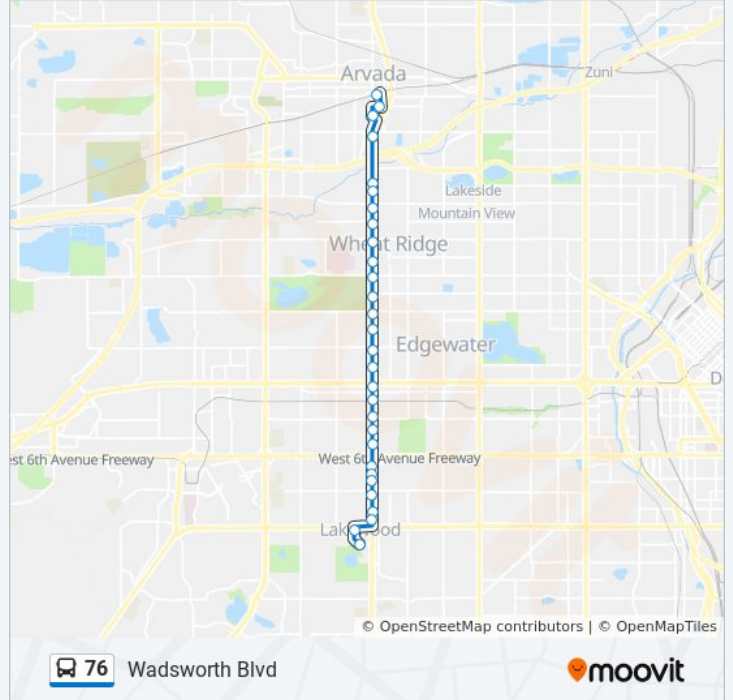

76 bus Info

Direction: Lakewood Commons

Stops: 30

Trip Duration: 25 min

Line Summary:

Wadsworth Blvd & Highland Dr

Wadsworth Blvd & W 5th Ave

Wadsworth Blvd & W 4th Ave

Wadsworth Blvd & W 2nd Ave

Wadsworth Blvd & W 1st Ave

S Wadsworth Blvd & W Bayaud Ave

S Wadsworth Blvd & W Byers Pl

S Allison Pkwy & W Alameda Ave

S Allison Pkwy & W Virginia Ave Gate B

Direction: Long/Bowles

94 stops

[VIEW LINE SCHEDULE](#)

Us 36 & Broomfield Station Gate D

Uptown Ave & Destination Dr

Wadsworth Pkwy & Metro Airport Ave

Wadsworth Pkwy & W 116th Cir

Wadsworth Pkwy & W 108th Ave

Wadsworth Pkwy & W 104th Ave

Wadsworth Pkwy & W 102nd Ave

Wadsworth Pkwy & W 100th Ave

Wadsworth Pkwy & Independence St

Wadsworth Pkwy & W 94th Ave

Wadsworth Pkwy & W 92nd Ave

Wadsworth Blvd & W 90th Ave

Wadsworth Blvd & W 88th Ave

Wadsworth Blvd & W 87th Dr