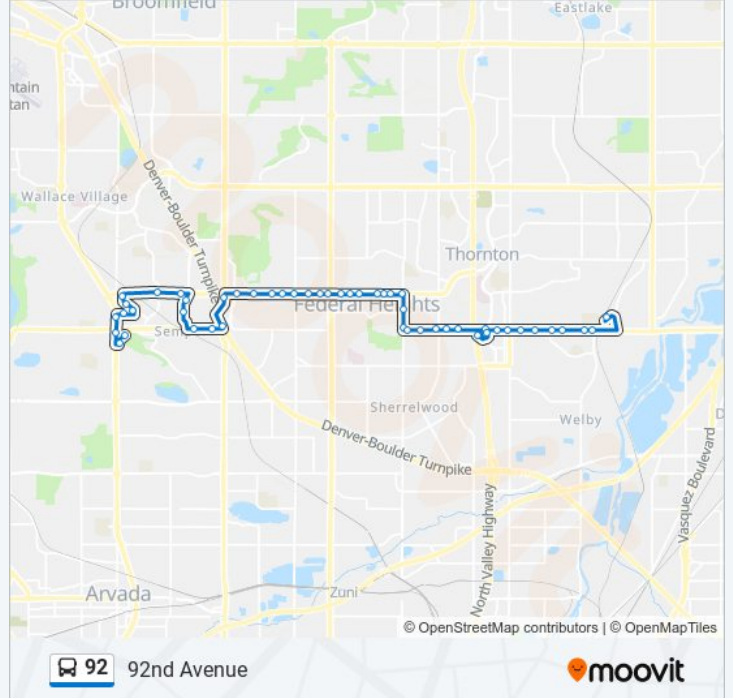

### Direction: Original Thornton & 88th Ave Stn Via 92nd Ave

47 stops

[VIEW LINE SCHEDULE](#)

- Wadsworth Blvd & W 88th Ave
- Vance St & W 90th Ave
- 9100 Block Vance St
- Vance St & W 92nd Ave
- W 92nd Ave & W 91st Ct
- W 92nd Ave & Ingalls St
- Harlan St & W 92nd Ave
- 9000 Block Harlan St
- W 88th Ave & Harlan St
- 5800 Block 88th Ave
- W 88th Ave & Benton St
- Us 36 & Sheridan Station Gate A
- W 92nd Ave & Sheridan Blvd
- W 92nd Ave & Yates St
- W 92nd Ave & Vrain St
- W 92nd Ave & Stuart St
- W 92nd Ave & Osceola St
- W 92nd Ave & Lowell Blvd
- W 92nd Ave & Lander St
- W 92nd Ave & Grove St

88th Ave & Welby Rd

Original Thornton / 88th Ave Station

**Direction: Wadsworth/88th**

50 stops

[VIEW LINE SCHEDULE](#)

Original Thornton / 88th Ave Station

88th Ave & Devonshire Blvd

88th Ave & York St

**92 bus Info**

**Direction:** Wadsworth/88th

**Stops:** 50

**Trip Duration:** 44 min

**Line Summary:**

W 88th Ave & Osage St  
Pecos St & W 88th Ave  
Pecos St & W 90th Ave  
W 92nd Ave & Pecos St  
W 92nd Ave & Holiday Blvd  
W 92nd Ave & Tejon St  
W 92nd Ave & Holiday Mall  
W 92nd Ave & Bryant Dr  
W 92nd Ave & Camenish St  
W 92nd Ave & Elm Ct  
W 92nd Ave & Federal Blvd  
W 92nd Ave & Grove St  
W 92nd Ave & Irving St  
W 92nd Ave & Lowell Blvd  
W 92nd Ave & Osceola St  
W 92nd Ave & Raleigh St  
W 92nd Ave & Vrain St  
W 92nd Ave And City Center Dr  
Sheridan Blvd & W 92nd Ave  
Us 36 & Sheridan Station Gate A  
W 88th Ave & Benton St  
W 88th Ave & Harlan St  
Harlan St & W 91st Ave  
Harlan St & W 92nd Ave  
W 92nd Ave & Ingalls St  
W 92nd Ave & Pierce St  
Vance St & W 92nd Ave  
9100 Block Vance St  
Vance St & W 90th Ave  
W 90th Ave & Wadsworth Blvd  
Wadsworth Blvd & W 90th Ave  
Wadsworth Blvd & W 88th Ave  
Webster Dr & W 84th Way