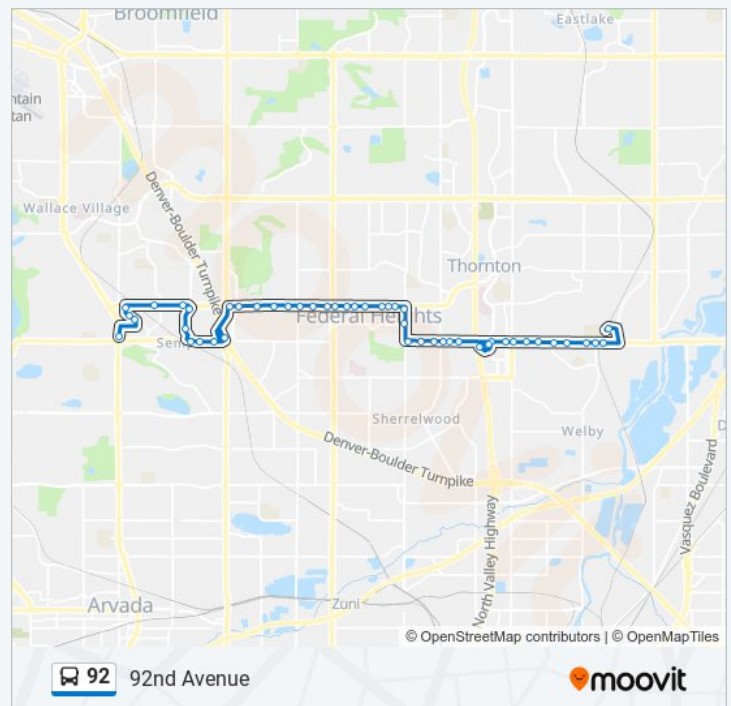

### Direction: Original Thornton & 88th Ave Stn Via 92nd Ave

47 stops

[VIEW LINE SCHEDULE](#)

- Wadsworth Blvd & W 88th Ave
- Vance St & W 90th Ave
- 9100 Block Vance St
- Vance St & W 92nd Ave
- W 92nd Ave & W 91st Ct
- W 92nd Ave & Ingalls St
- Harlan St & W 92nd Ave
- 9000 Block Harlan St
- W 88th Ave & Harlan St
- 5800 Block 88th Ave
- W 88th Ave & Benton St
- Us 36 & Sheridan Station Gate A
- W 92nd Ave & Sheridan Blvd
- W 92nd Ave & Yates St
- W 92nd Ave & Vrain St
- W 92nd Ave & Stuart St
- W 92nd Ave & Osceola St
- W 92nd Ave & Lowell Blvd
- W 92nd Ave & Lander St
- W 92nd Ave & Grove St

### 92 bus Info

**Direction:** Original Thornton & 88th Ave Stn Via Thornton Pnr

**Stops:** 48

**Trip Duration:** 41 min

**Line Summary:**

Grant St & 88th Ave

Thornton Pnr Gate A

88th Ave & Grant St

88th Ave & Pearl St

88th Ave & Washington St

88th Ave & Corona St

88th Ave & Downing St

88th Ave & Mcelwain Blvd

88th Ave & Hoffman Way

88th Ave & Rainbow Ave

88th Ave & Devonshire Blvd

88th Ave & Welby Rd

Original Thornton / 88th Ave Station

**Direction: Wadsworth/88th**

50 stops

[VIEW LINE SCHEDULE](#)

Original Thornton / 88th Ave Station

88th Ave & Devonshire Blvd

88th Ave & York St