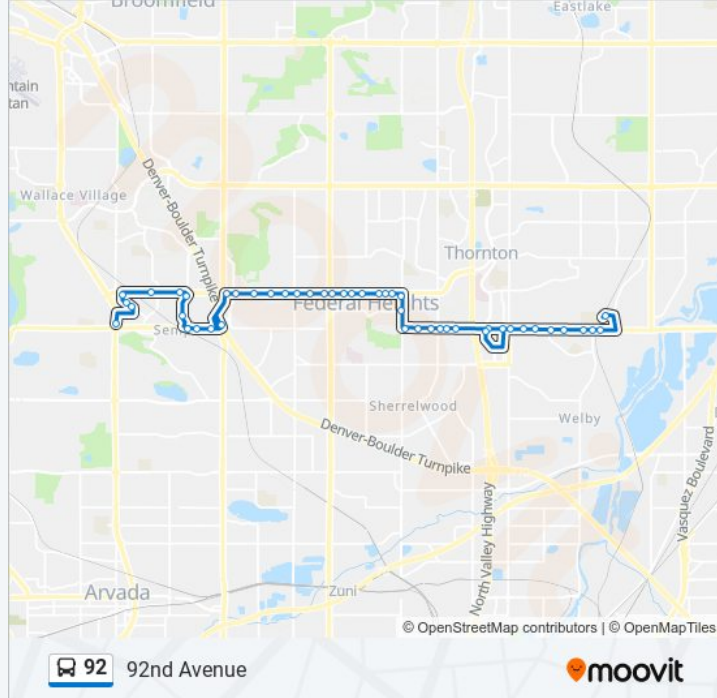

W 92nd Ave & Bryant Dr

W 92nd Ave & Holiday Cir

W 92nd Ave & Tejon St

W 92nd Ave & Holiday Blvd

Pecos St & W 92nd Ave

Pecos St & W 90th Ave

W 88th Ave & Osage St

W 88th Ave & Mariposa St

W 88th Ave & Santa Fe Dr

W 88th Ave & Huron St

W 88th Ave & Fox Dr

W 88th Ave & Conifer Rd

Grant St & 88th Ave

88th Ave & Grant St

88th Ave & Pearl St

88th Ave & Washington St

88th Ave & Corona St

88th Ave & Downing St

88th Ave & McElwain Blvd

88th Ave & Hoffman Way

88th Ave & Rainbow Ave

88th Ave & Devonshire Blvd

88th Ave & Welby Rd

Original Thornton / 88th Ave Station

**Direction: Original Thornton & 88th Ave Stn Via Thornton Pnr**

48 stops

[VIEW LINE SCHEDULE](#)

Wadsworth Blvd & W 88th Ave

Vance St & W 90th Ave

**92 bus Time Schedule**

Original Thornton & 88th Ave Stn Via Thornton Pnr