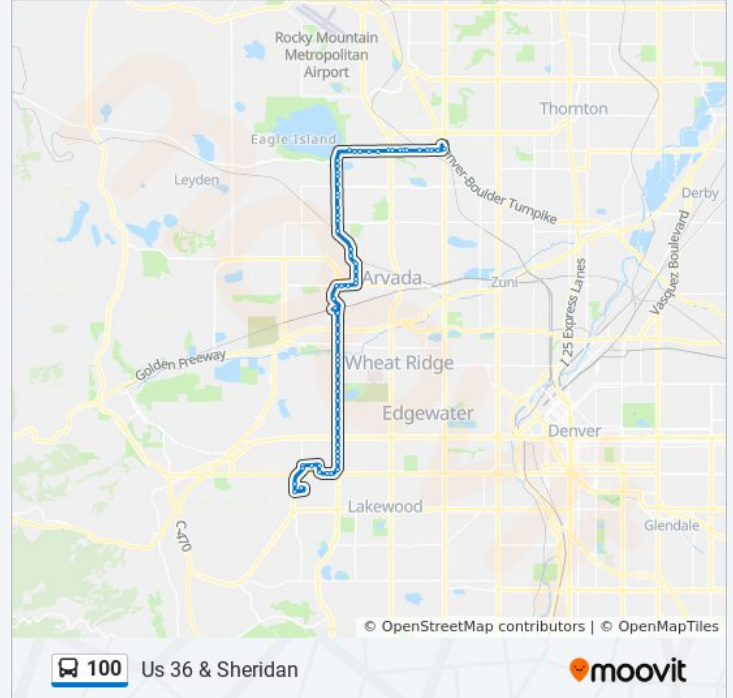

100 bus Info

Direction: Us 36 & Sheridan

Stops: 69

Trip Duration: 58 min

Line Summary:

Kipling St & W 8th Pl

Kipling St & W 10th Ave

Kipling St & W 11th Ave

Arvada Ridge Station

Kipling St & W 51st Pl

Kipling Pkwy & W 55th Ave

W 58th Ave & Kipling St

9800 Block W 58th Ave

W 58th Ave & Independence St

Garrison St & Ralston Rd

Garrison St & Brooks Dr

Garrison St & W 61st Ave

Garrison St & Cole Dr

Oberon Rd & Garrison St

Oberon Rd & W 64th Ave

Oberon Rd & W 65th Ave

Kipling St & W 70th Ave

Kipling St & W 72nd Ave
Kipling St & W 73rd Pl
Kipling St & W 75th Way
Kipling St & W 77th Dr
Kipling St & W 78th Ave
Kipling St & W 80th Ave
Kipling St & W 81st Ave
Kipling St & W 82nd Ave
Kipling St & Independence Way
Kipling St & W 86th Pkwy
W 88th Ave & Independence St
W 88th Ave & Garrison St
W 88th Ave & Field St
W 88th Ave & Dover St
W 88th Ave & W 87th Dr
W 88th Ave & Yukon St
W 88th Ave & Wadsworth Blvd
W 88th Ave & Teller St
W 88th Ave & Teller St
W 88th Ave & Pierce St
W 88th Ave & Lamar Dr
W 88th Ave & Harlan St
5800 Block 88th Ave
W 88th Ave & Benton St
Us 36 & Sheridan Station Gate A