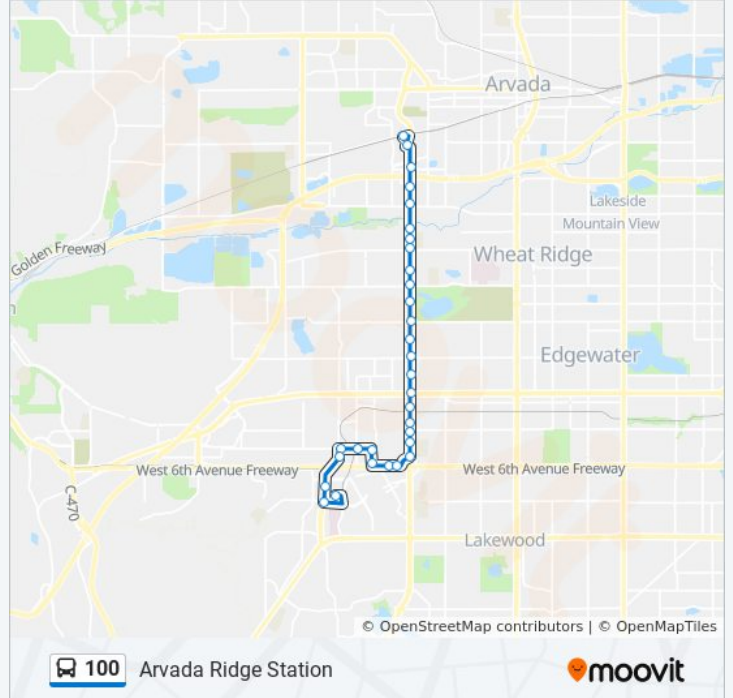

Use the Moovit App to find the closest 100 bus station near you and find out when is the next 100 bus arriving.

Direction: Arvada Ridge Station

31 stops

[VIEW LINE SCHEDULE](#)

- Federal Center Station Gate M
- Union Blvd & W 2nd Pl
- Union Blvd & W 4th Ave
- Simms St & W 6th Ave North Frontage Rd
- W 8th Ave & Simms St
- W 8th Ave & Quail St
- Parfet St & W 8th Ave
- Parfet St & W 6th Ave North Frontage Rd
- W 6th Ave North Frontage Rd & Miller Ct
- 10200 Block W 6th Ave North Frontage Rd
- Kipling St & W 6th Ave North Frontage Rd
- Kipling St & W 8th Pl
- Kipling St & W 10th Ave
- Kipling St & W 11th Ave
- Kipling St & W 13th Pl
- Kipling St & W Colfax Ave
- Kipling St & W 17th Ave
- Kipling St & W 20th Ave
- Kipling St & W 23rd Ave
- Kipling St & W 26th Ave
- Kipling St & W 29th Ave

100 bus Info

Direction: Arvada Ridge Station

Stops: 31

Trip Duration: 24 min

Line Summary:

Kipling St & W 32nd Ave
 Kipling St & W 34th Dr
 Kipling St & W 38th Ave
 Kipling St & W 39th Ave
 Kipling St & W 41st Ave
 Kipling St & W 44th Ave
 Kipling St & W 48th Ave
 Kipling St & W 49th Ave
 Kipling Ct & W 51st Pl
 Arvada Ridge Station

Direction: Federal Center Station

69 stops

[VIEW LINE SCHEDULE](#)

Us 36 & Sheridan Station Gate A
 W 88th Ave & Benton St
 W 88th Ave & Harlan St
 W 88th Ave & Lamar Dr
 W 88th Ave & Pierce St
 W 88th Ave & Teller St
 W 88th Ave & Wadsworth Blvd
 W 88th Ave & W 87th Dr
 W 88th Ave & Dover St
 W 88th Ave & Field St
 W 88th Ave & Garrison St
 W 88th Ave & Independence St
 Kipling St & W 86th Pkwy
 Kipling St & Independence Way
 Kipling St & W 82nd Ln
 Kipling St & W 82nd Ave
 Kipling St & W 81st Ave
 Kipling St & W 80th Ave

100 bus Info

Direction: Us 36 & Sheridan

Stops: 69

Trip Duration: 58 min

Line Summary:

Kipling St & W 8th Pl

Kipling St & W 10th Ave

Kipling St & W 11th Ave