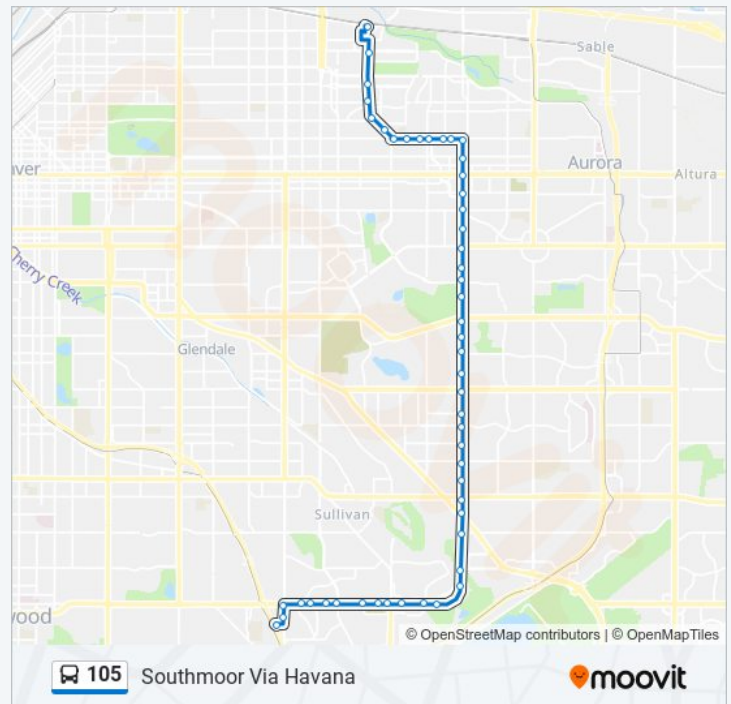

Direction: Central Park

49 stops

[VIEW LINE SCHEDULE](#)

- Southmoor Station Gate D
- S Monaco St & S Newport Way
- Hampden Ave & S Monaco Pkwy
- Hampden Ave & S Oneida Way
- Hampden Ave & S Poplar St
- 7600 Block Hampden Ave
- Hampden Ave & S Tamarac Dr
- Hampden Ave & S Verbena St
- Hampden Ave & S Willow St
- Hampden Ave & S Yosemite St
- Hampden Ave & S Akron St
- Hampden Ave & S Dayton St
- Hampden Ave & S Florence St
- S Havana St & Girard Ave
- S Havana St & Dartmouth Ave
- S Havana St & Yale Ave
- S Havana St & S Parker Rd
- S Havana St & Iliff Ave
- S Havana St & Evans Ave
- S Havana St & Jewell Ave
- S Havana St & Mexico Ave
- S Havana St & Florida Ave

Stops: 49

Trip Duration: 49 min

Line Summary:

- S Havana St & Idaho Pl
- S Havana St & Mississippi Ave
- S Havana St & Kentucky Ave
- S Havana St & Exposition Ave
- S Havana St & Virginia Ave
- S Havana St & Alameda Ave
- S Havana St & Bayaud Ave
- Havana St & 1st Ave
- Havana St & 4th Way
- Havana St & 6th Ave
- Havana St & 8th Ave
- Havana St & 11th Ave
- Havana St & 13th Ave
- Havana St & Colfax Ave
- Havana St & 17th Ave
- Montview Blvd & Havana St
- Montview Blvd & Galena St
- Montview Blvd & Florence St
- Montview Blvd & Dayton St
- Montview Blvd & Clinton St
- Montview Blvd & Beeler St
- Central Park Blvd & 23rd Ave
- Central Park Blvd & Wabash St
- Central Park Blvd & 26th Ave
- Central Park Blvd & 29th Ave
- Central Park Blvd & 35th Ave
- Central Park Station Gate C1

Wednesday	12:55 AM - 11:55 PM
Thursday	12:55 AM - 11:55 PM
Friday	12:55 AM - 11:55 PM
Saturday	12:55 AM - 11:55 PM

105 bus Info

Direction: Southmoor Via Havana

Stops: 50

Trip Duration: 50 min

Line Summary:

S Havana St & Dartmouth Ave

S Havana St & Girard Ave

Hampden Ave & S Florence St

Hampden Ave & S Dayton St

Hampden Ave & S Akron St

Hampden Ave & S Yosemite St

Hampden Ave & S Willow St

Hampden Ave & S Verbena St