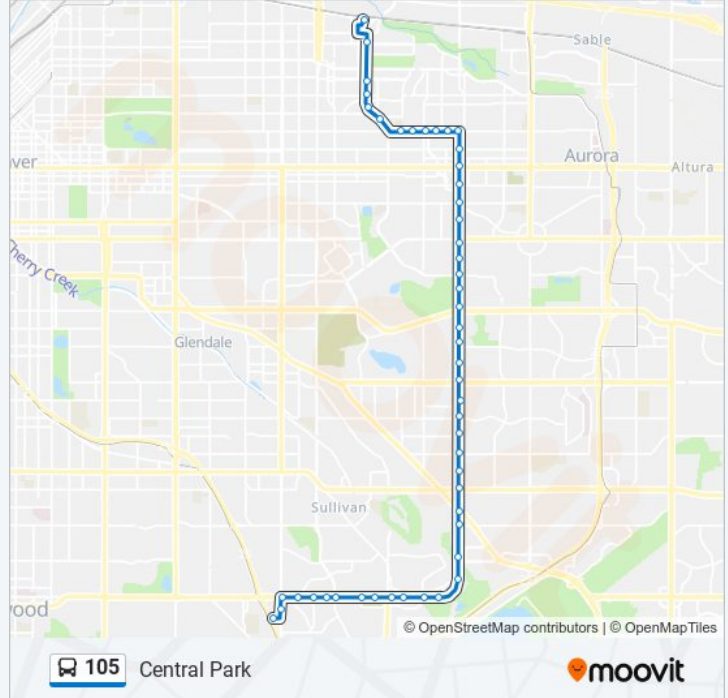

Direction: Central Park

49 stops

[VIEW LINE SCHEDULE](#)

- Southmoor Station Gate D
- S Monaco St & S Newport Way
- Hampden Ave & S Monaco Pkwy
- Hampden Ave & S Oneida Way
- Hampden Ave & S Poplar St
- 7600 Block Hampden Ave
- Hampden Ave & S Tamarac Dr
- Hampden Ave & S Verbena St
- Hampden Ave & S Willow St
- Hampden Ave & S Yosemite St
- Hampden Ave & S Akron St
- Hampden Ave & S Dayton St
- Hampden Ave & S Florence St
- S Havana St & Girard Ave
- S Havana St & Dartmouth Ave
- S Havana St & Yale Ave
- S Havana St & S Parker Rd
- S Havana St & Iliff Ave
- S Havana St & Evans Ave
- S Havana St & Jewell Ave
- S Havana St & Mexico Ave
- S Havana St & Florida Ave

Stops: 49

Trip Duration: 49 min

Line Summary:

- S Havana St & Idaho Pl
- S Havana St & Mississippi Ave
- S Havana St & Kentucky Ave
- S Havana St & Exposition Ave
- S Havana St & Virginia Ave
- S Havana St & Alameda Ave
- S Havana St & Bayaud Ave
- Havana St & 1st Ave
- Havana St & 4th Way
- Havana St & 6th Ave
- Havana St & 8th Ave
- Havana St & 11th Ave
- Havana St & 13th Ave
- Havana St & Colfax Ave
- Havana St & 17th Ave
- Montview Blvd & Havana St
- Montview Blvd & Galena St
- Montview Blvd & Florence St
- Montview Blvd & Dayton St
- Montview Blvd & Clinton St
- Montview Blvd & Beeler St
- Central Park Blvd & 23rd Ave
- Central Park Blvd & Wabash St
- Central Park Blvd & 26th Ave
- Central Park Blvd & 29th Ave
- Central Park Blvd & 35th Ave
- Central Park Station Gate C1

Direction: Southmoor Via Havana

50 stops

[VIEW LINE SCHEDULE](#)

Central Park Station Gate C1

Central Park Blvd & 35th Ave

105 bus Time Schedule

Southmoor Via Havana Route Timetable:

Sunday	12:55 AM - 11:55 PM
Monday	12:55 AM - 11:55 PM
Tuesday	12:55 AM - 11:55 PM

Wednesday	12:55 AM - 11:55 PM
Thursday	12:55 AM - 11:55 PM
Friday	12:55 AM - 11:55 PM
Saturday	12:55 AM - 11:55 PM

105 bus Info

Direction: Southmoor Via Havana

Stops: 50

Trip Duration: 50 min

Line Summary: